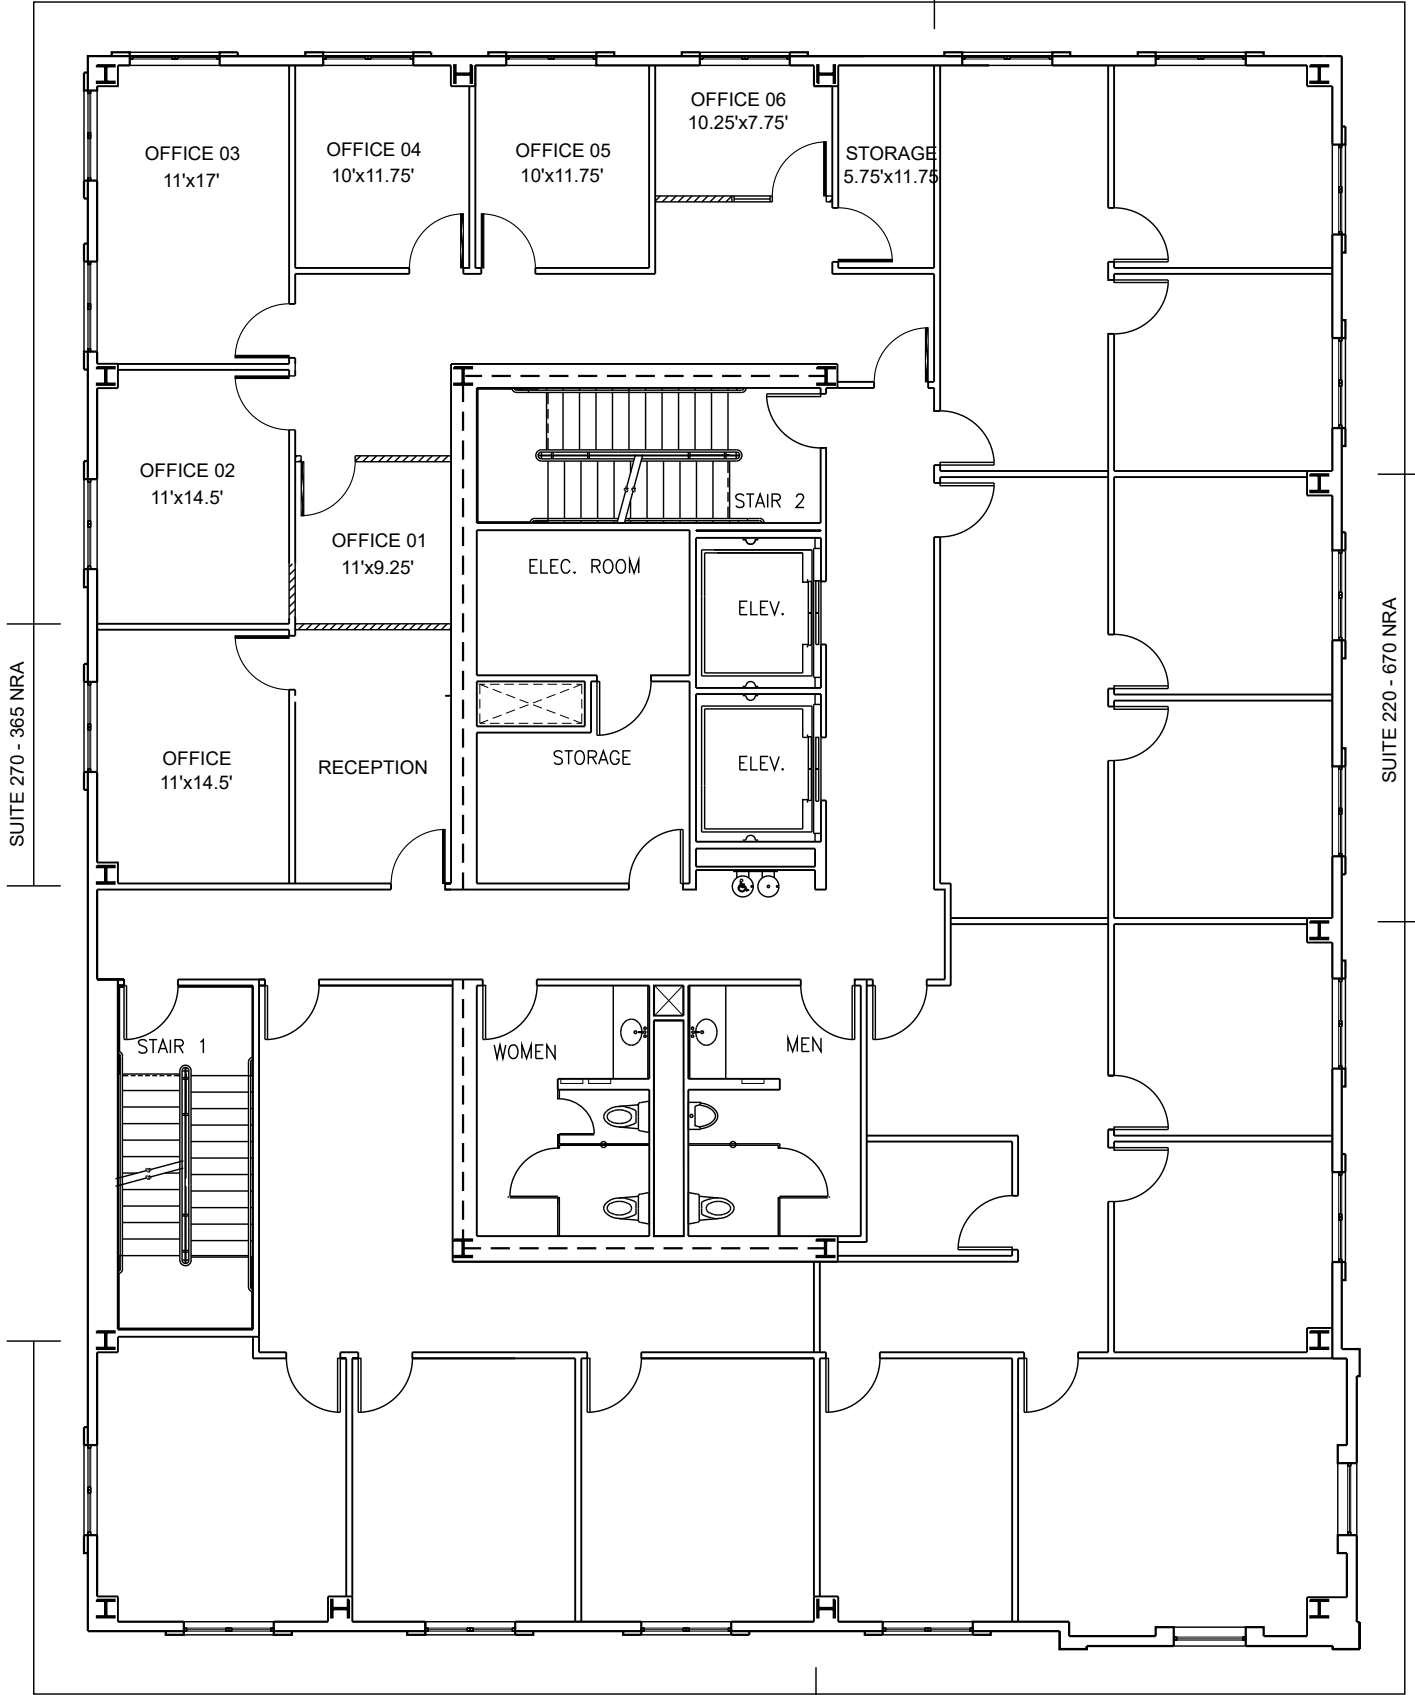

SUITE 200 - 1,358 NRA

SUITE 210 - 650 NRA

4119 MONTROSE

Philip Ewald Architecture
 Incorporated Architecture Interior Design Planning 4200
 Montrose Boulevard Suite 420 Houston, Texas 77006 713 822 1977

10/31/2024 SCALE: 3/32" = 1'-0" PROJECT # 24173