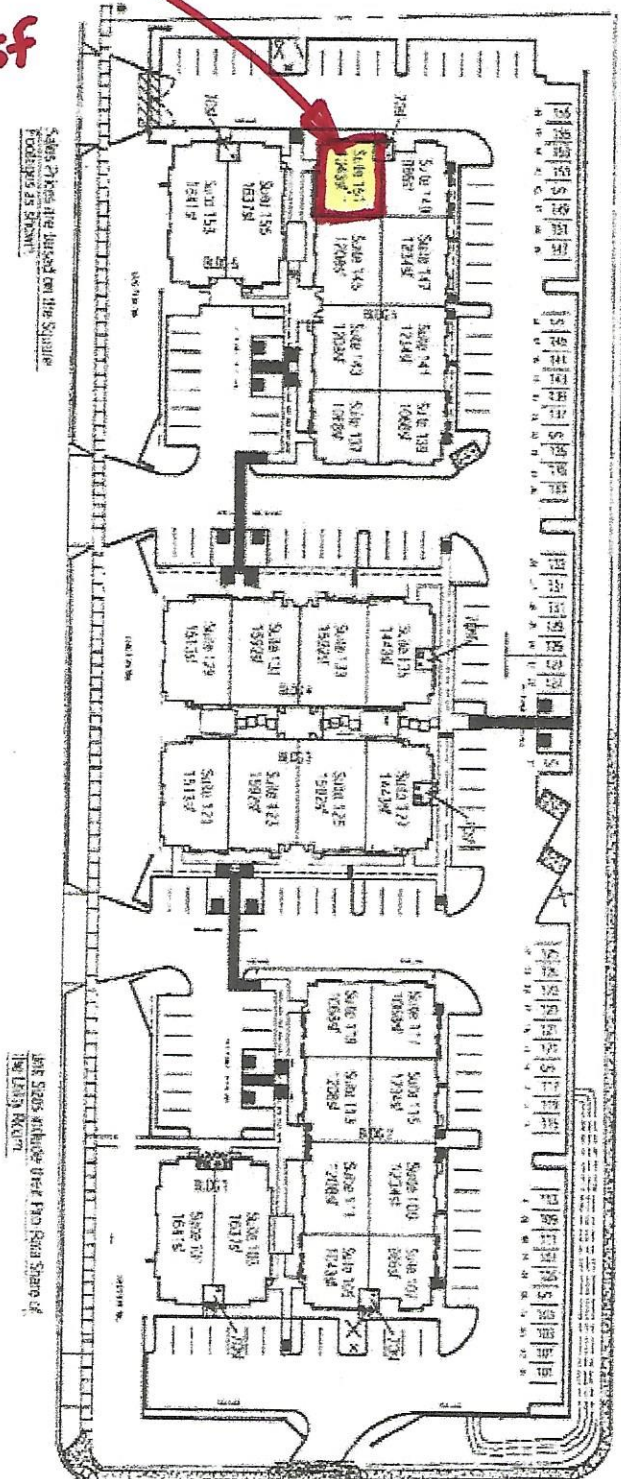

Exhibit "A"

Site Plan

Suite 151

FOR LEASE
1,043 sf

Arrowhead Office Plaza

January 6, 2005

S1st Ave

Suits 151-155 are located on the Square
Corner of 25 Street

Joint Suits available Over Elevator Ramp of
The Lobby Room

72012 1/10/05