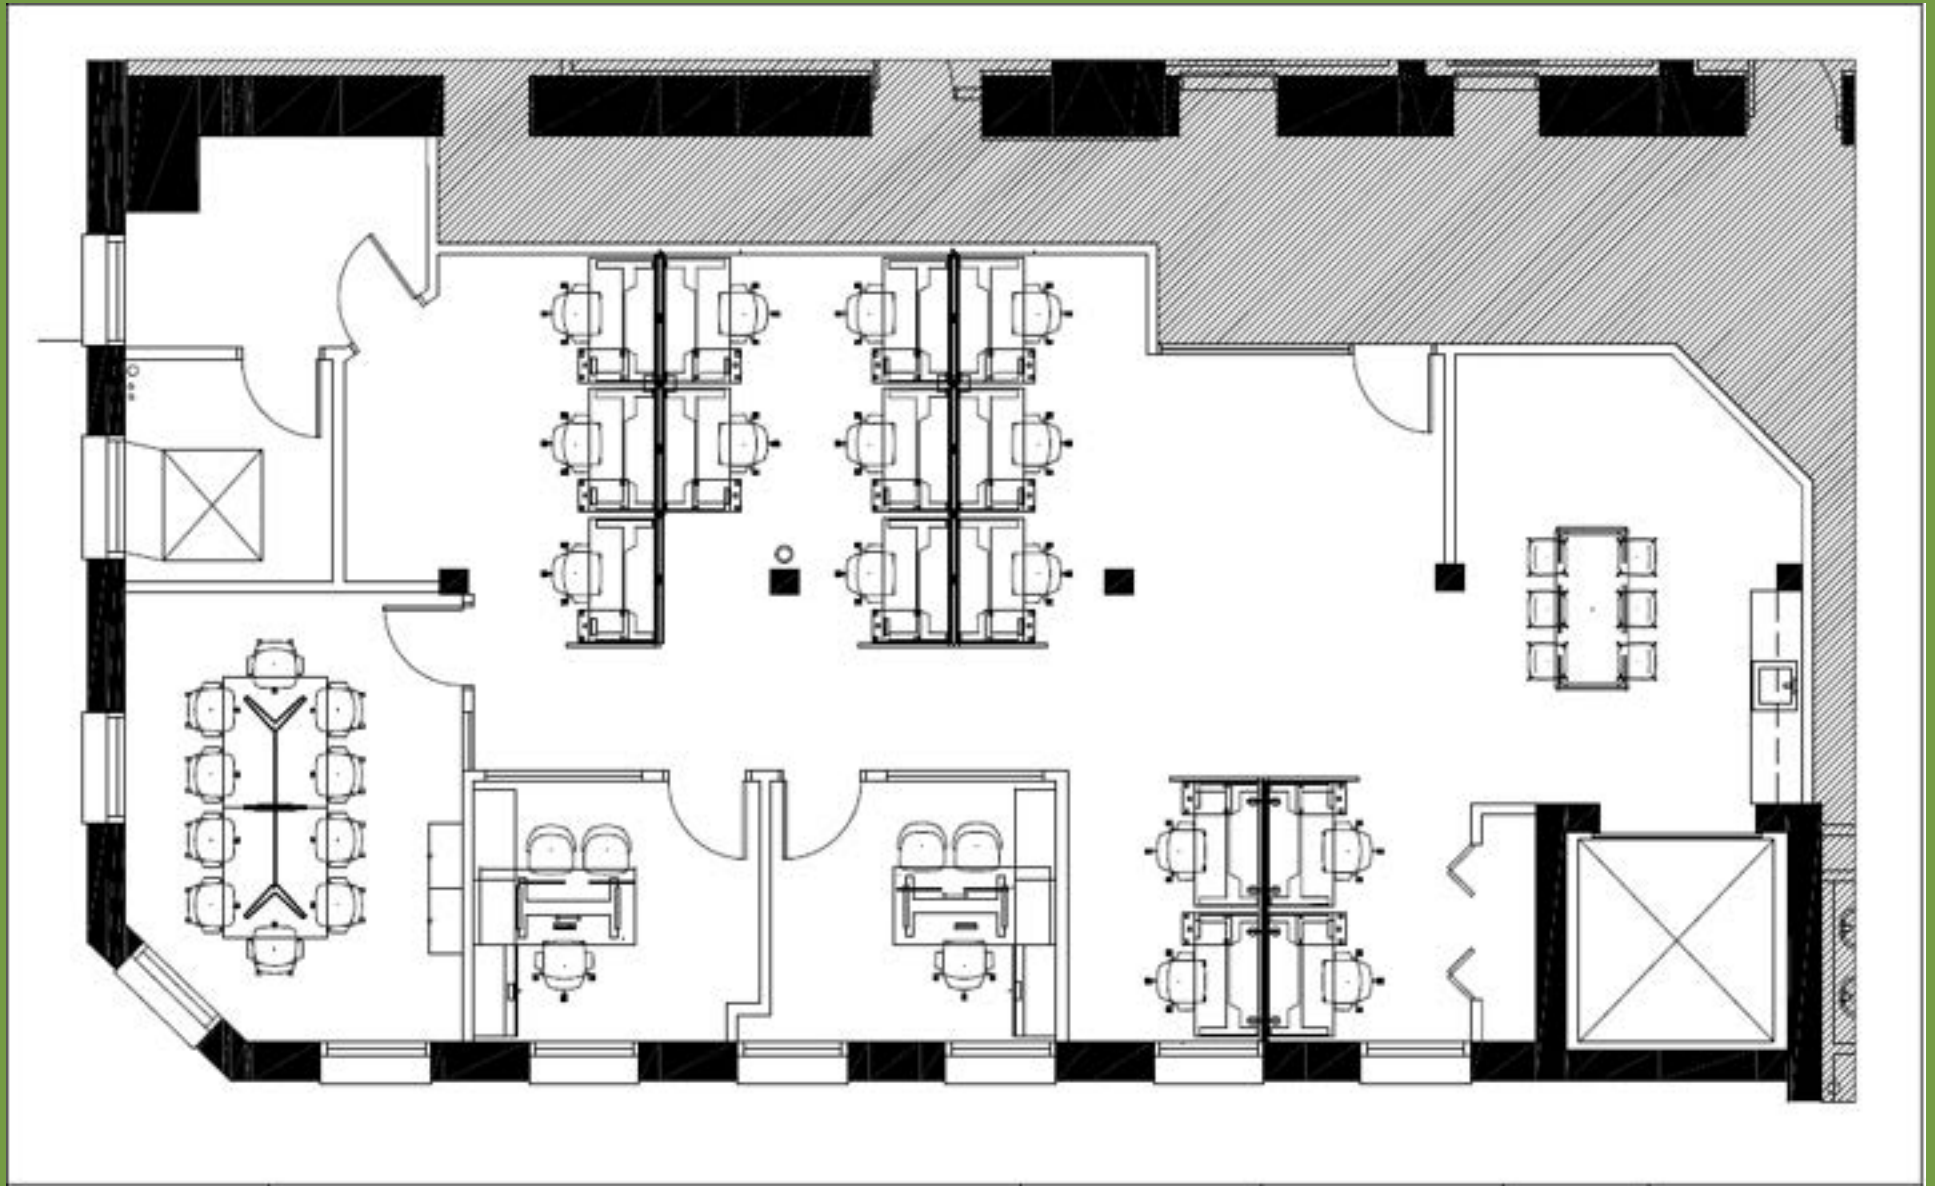

Average household
income

17%

Direct office vacancy

Floor Plan | Suite 202 | 2,060 RSF

**We Get You,
We Got You**

Aaron Zaretsky
312 970 3234
aaron@urbaninnovations.com

Area Restaurants & Showrooms

Restaurants