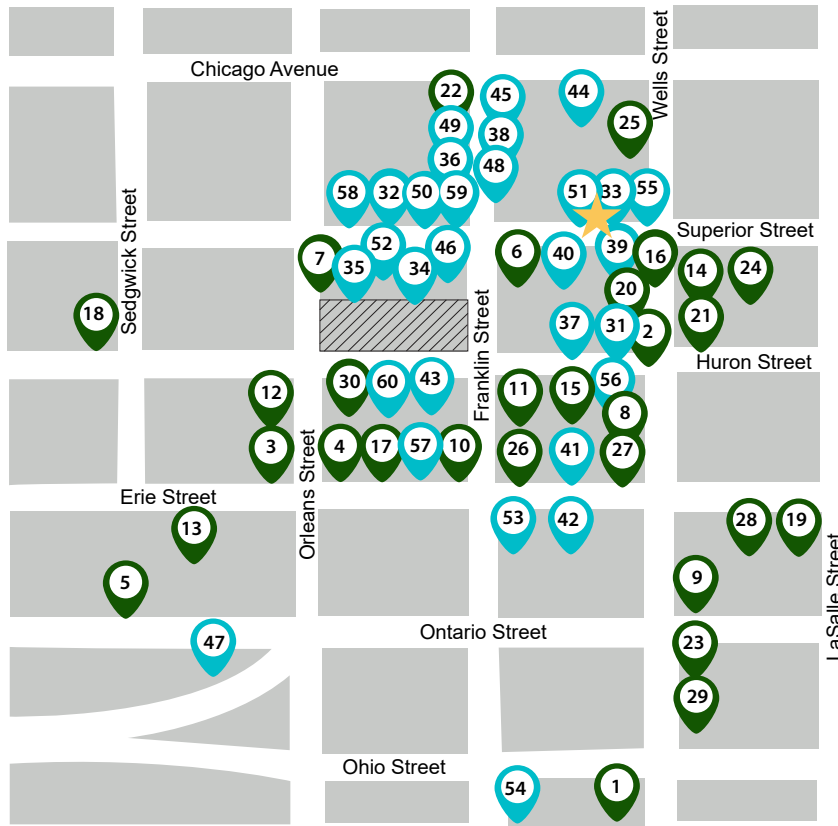

Average household
income

17%

Direct office vacancy

Floor Plan | Suite 202 | 2,060 RSF

**We Get You,
We Got You**

Aaron Zaretsky
312 970 3234
aaron@urbaninnovations.com

Area Restaurants & Showrooms

Restaurants

Showrooms

- 1 Al's Beef
- 2 Avli
- 3 SIFR
- 4 Blüm Restaurant & Bar
- 5 Boca Loca
- 6 Brett's Kitchen
- 7 Club Lago
- 8 Cocoro
- 9 Dos Bros
- 10 Fairgrounds Cafe
- 11 Franklin Room
- 12 Green Door Tavern
- 13 Ground Up Coffee Co.
- 14 GT Prime
- 15 Indienne
- 16 OUD Coffee & Cafe
- 17 Mixed Greens
- 18 Obelix
- 19 bar avec
- 20 Prosecco
- 21 Poke San
- 22 Starbucks
- 23 Dave's Hot Chicken
- 24 The Goddess and Grocer
- 25 Torchio Pasta Bar
- 26 Union Sushi
- 27 Asador Bastian
- 28 Wildfire
- 29 Yours Truly
- 30 R.A.W.
- 31 Addington Gallery
- 32 Arclinea/WPA Chicago
- 33 Armazem Design
- 34 Boffi | DePadiva
- 35 Bulthaup
- 36 California Closets
- 37 Eva Quatemán Interiors
- 38 Gruen Gallery
- 39 Hilton - Asmus Contemporary
- 40 Jean Albano Gallery
- 41 Jesse Chicago
- 42 Kozy's Cyclery
- 43 Libby Glass
- 44 Lightology
- 45 Lumina Galleries
- 46 Luminaire
- 47 Luxury Furniture Centre
- 48 Manifesto
- 49 Melanie Cooper Gallery
- 50 Mobili Mobel
- 51 Moderne Living
- 52 Molteni&C Chicago
- 53 Prestige Designs
- 54 Renaissance Tile & Bath
- 55 Rosenthal Fine Art
- 56 Samuel Lynne Galleries
- 57 Sliding Door Company
- 58 ICG Gallery Chicago
- 59 Zg Gallery
- 60 Zolla Liberman Gallery

★ 212 W Superior

● Restaurants

● Showrooms

▨ Planned Development

Walking Score

97

Riding Score

100