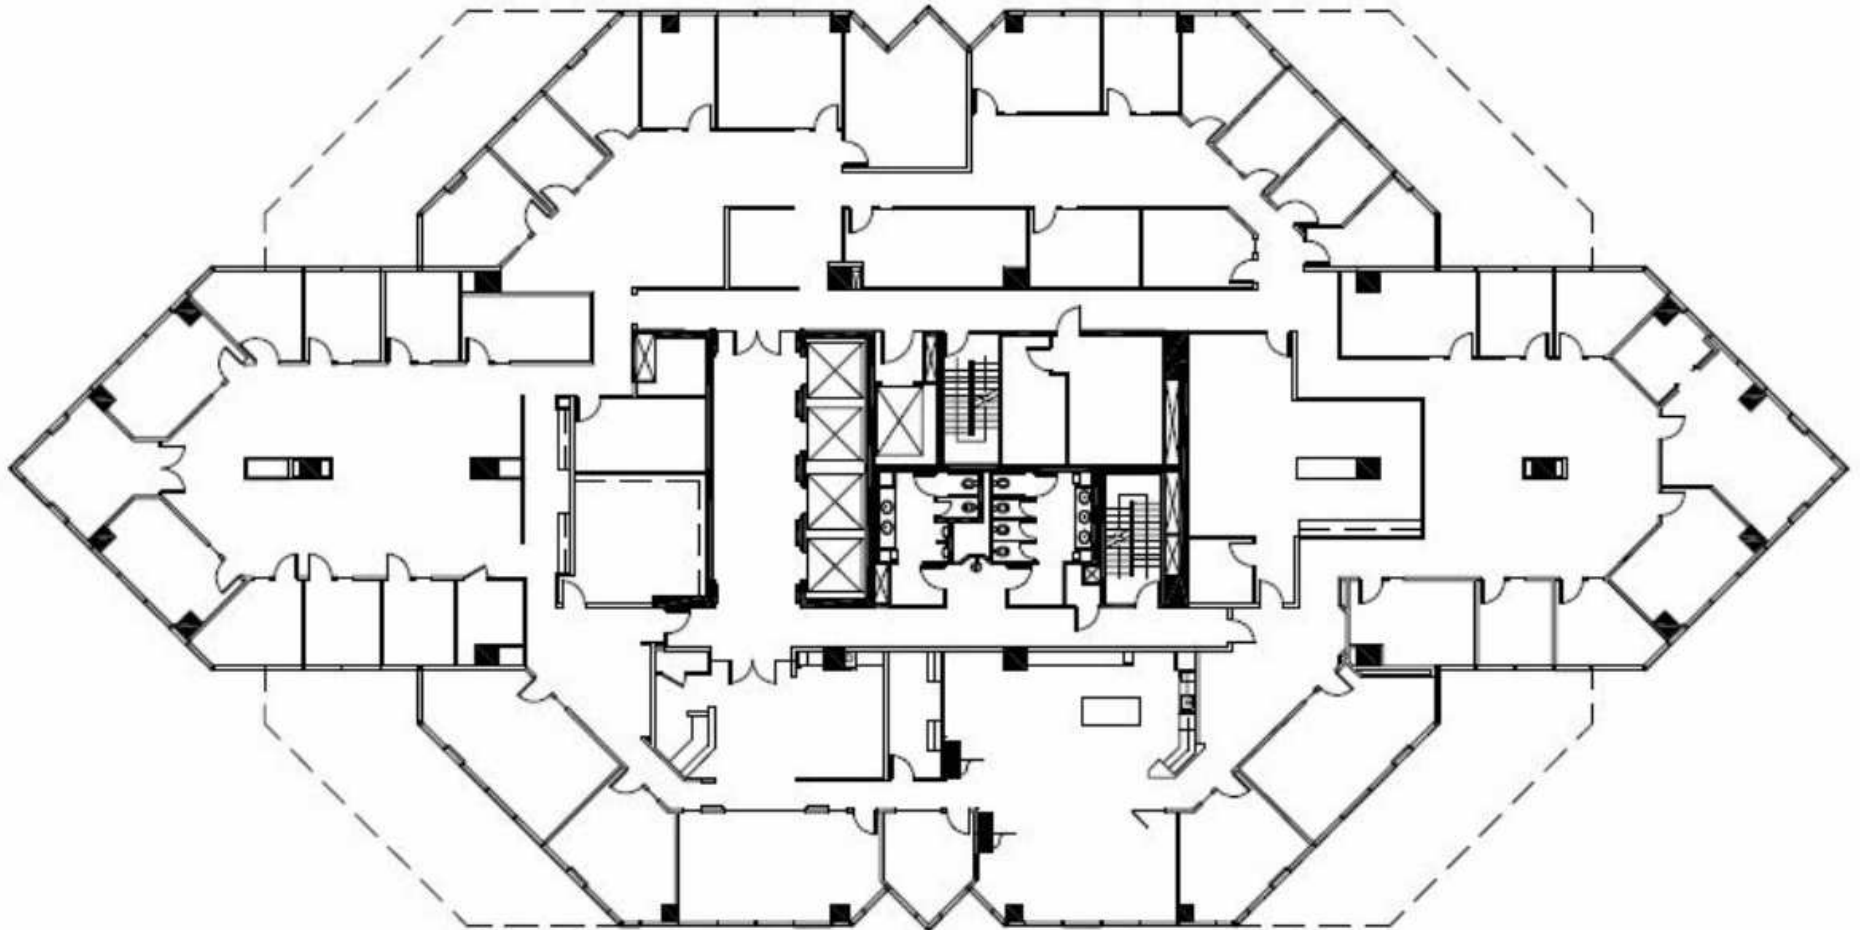

PEACHTREE

Suite 1700 | 18,565 RSF

Michael Howell
404.926.1640
mhowell@lpc.com

Hunter Henritze
404.924.2819
hhenritze@lpc.com

Gil Russell
404.519.0671
grussell@lpc.com

Lincoln