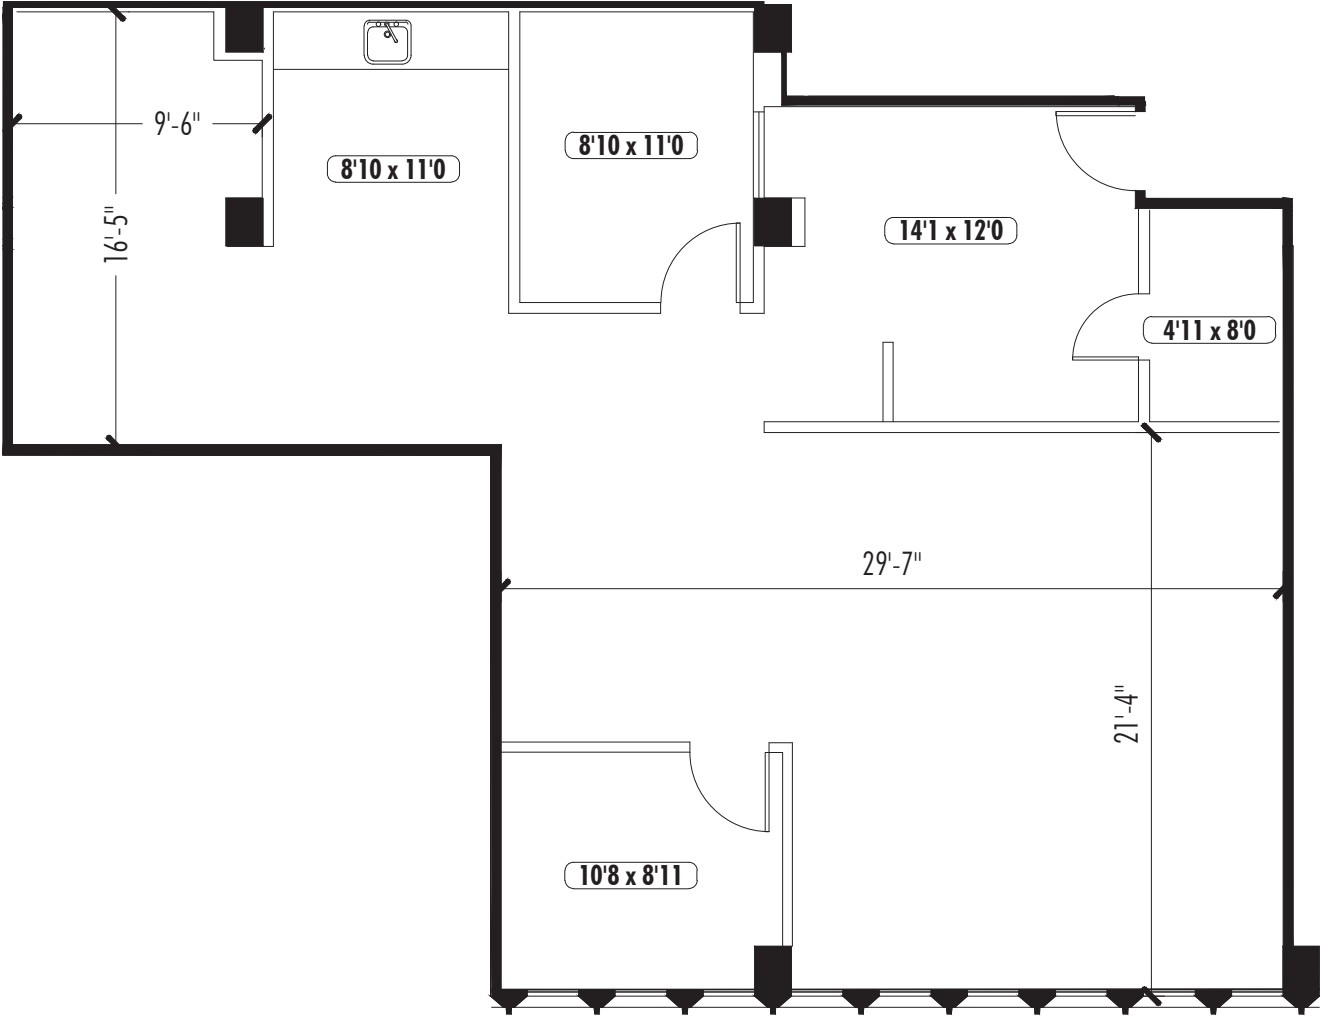

TOWER 229, SUITE 1125

1,549 RSF

KEY PLAN

PEACHTREE
CENTER