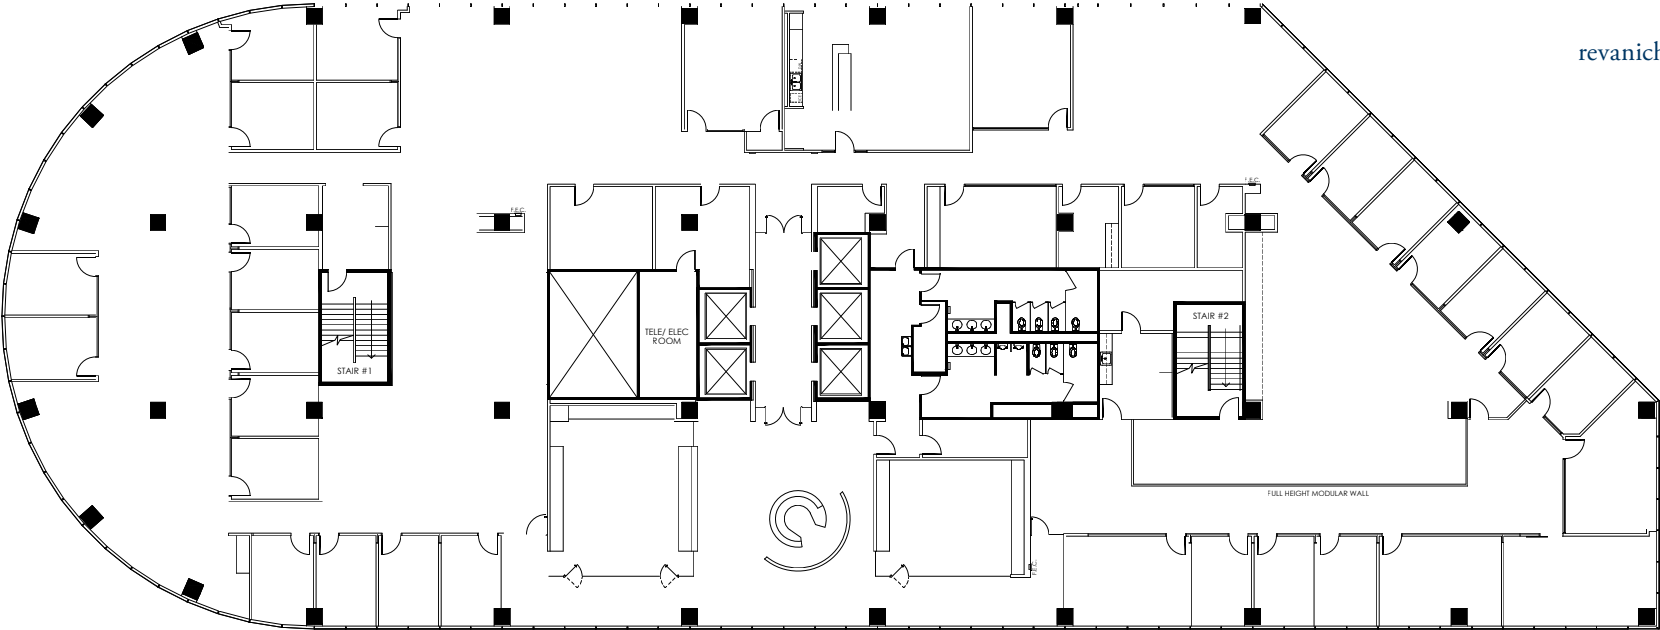

# 5<sup>TH</sup> FLOOR

24,359 RSF

FOR LEASING INFORMATION:

J.J. LEONARD  
214.267.0415  
jj.leonard@streamrealty.com

RYAN EVANICH  
214.267.0442  
revanich@streamrealty.com

## THE COLONNADE

**THE COLONNADE I**  
15301 Dallas Parkway, Addison, Texas 75001