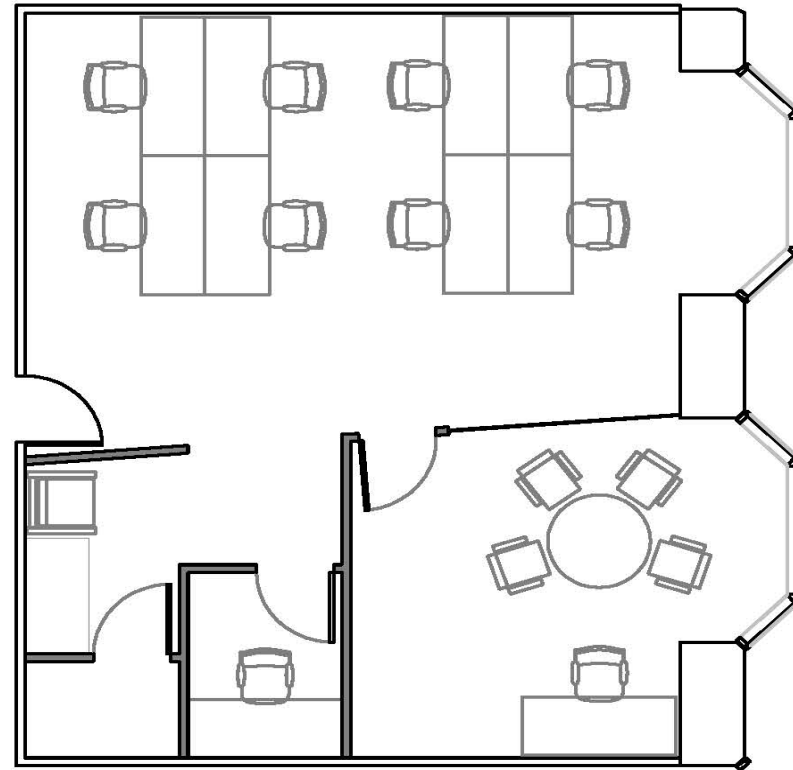

S FINANCIAL PLACE

SUITE 910 F
1,341 RSF
SPEED SUITE

Mike Curran
mike.curran@jll.com
312 228 2079

Belle Spinell
312 245 4812
isabella.spinell@jll.com

BEACON
CAPITAL PARTNERS