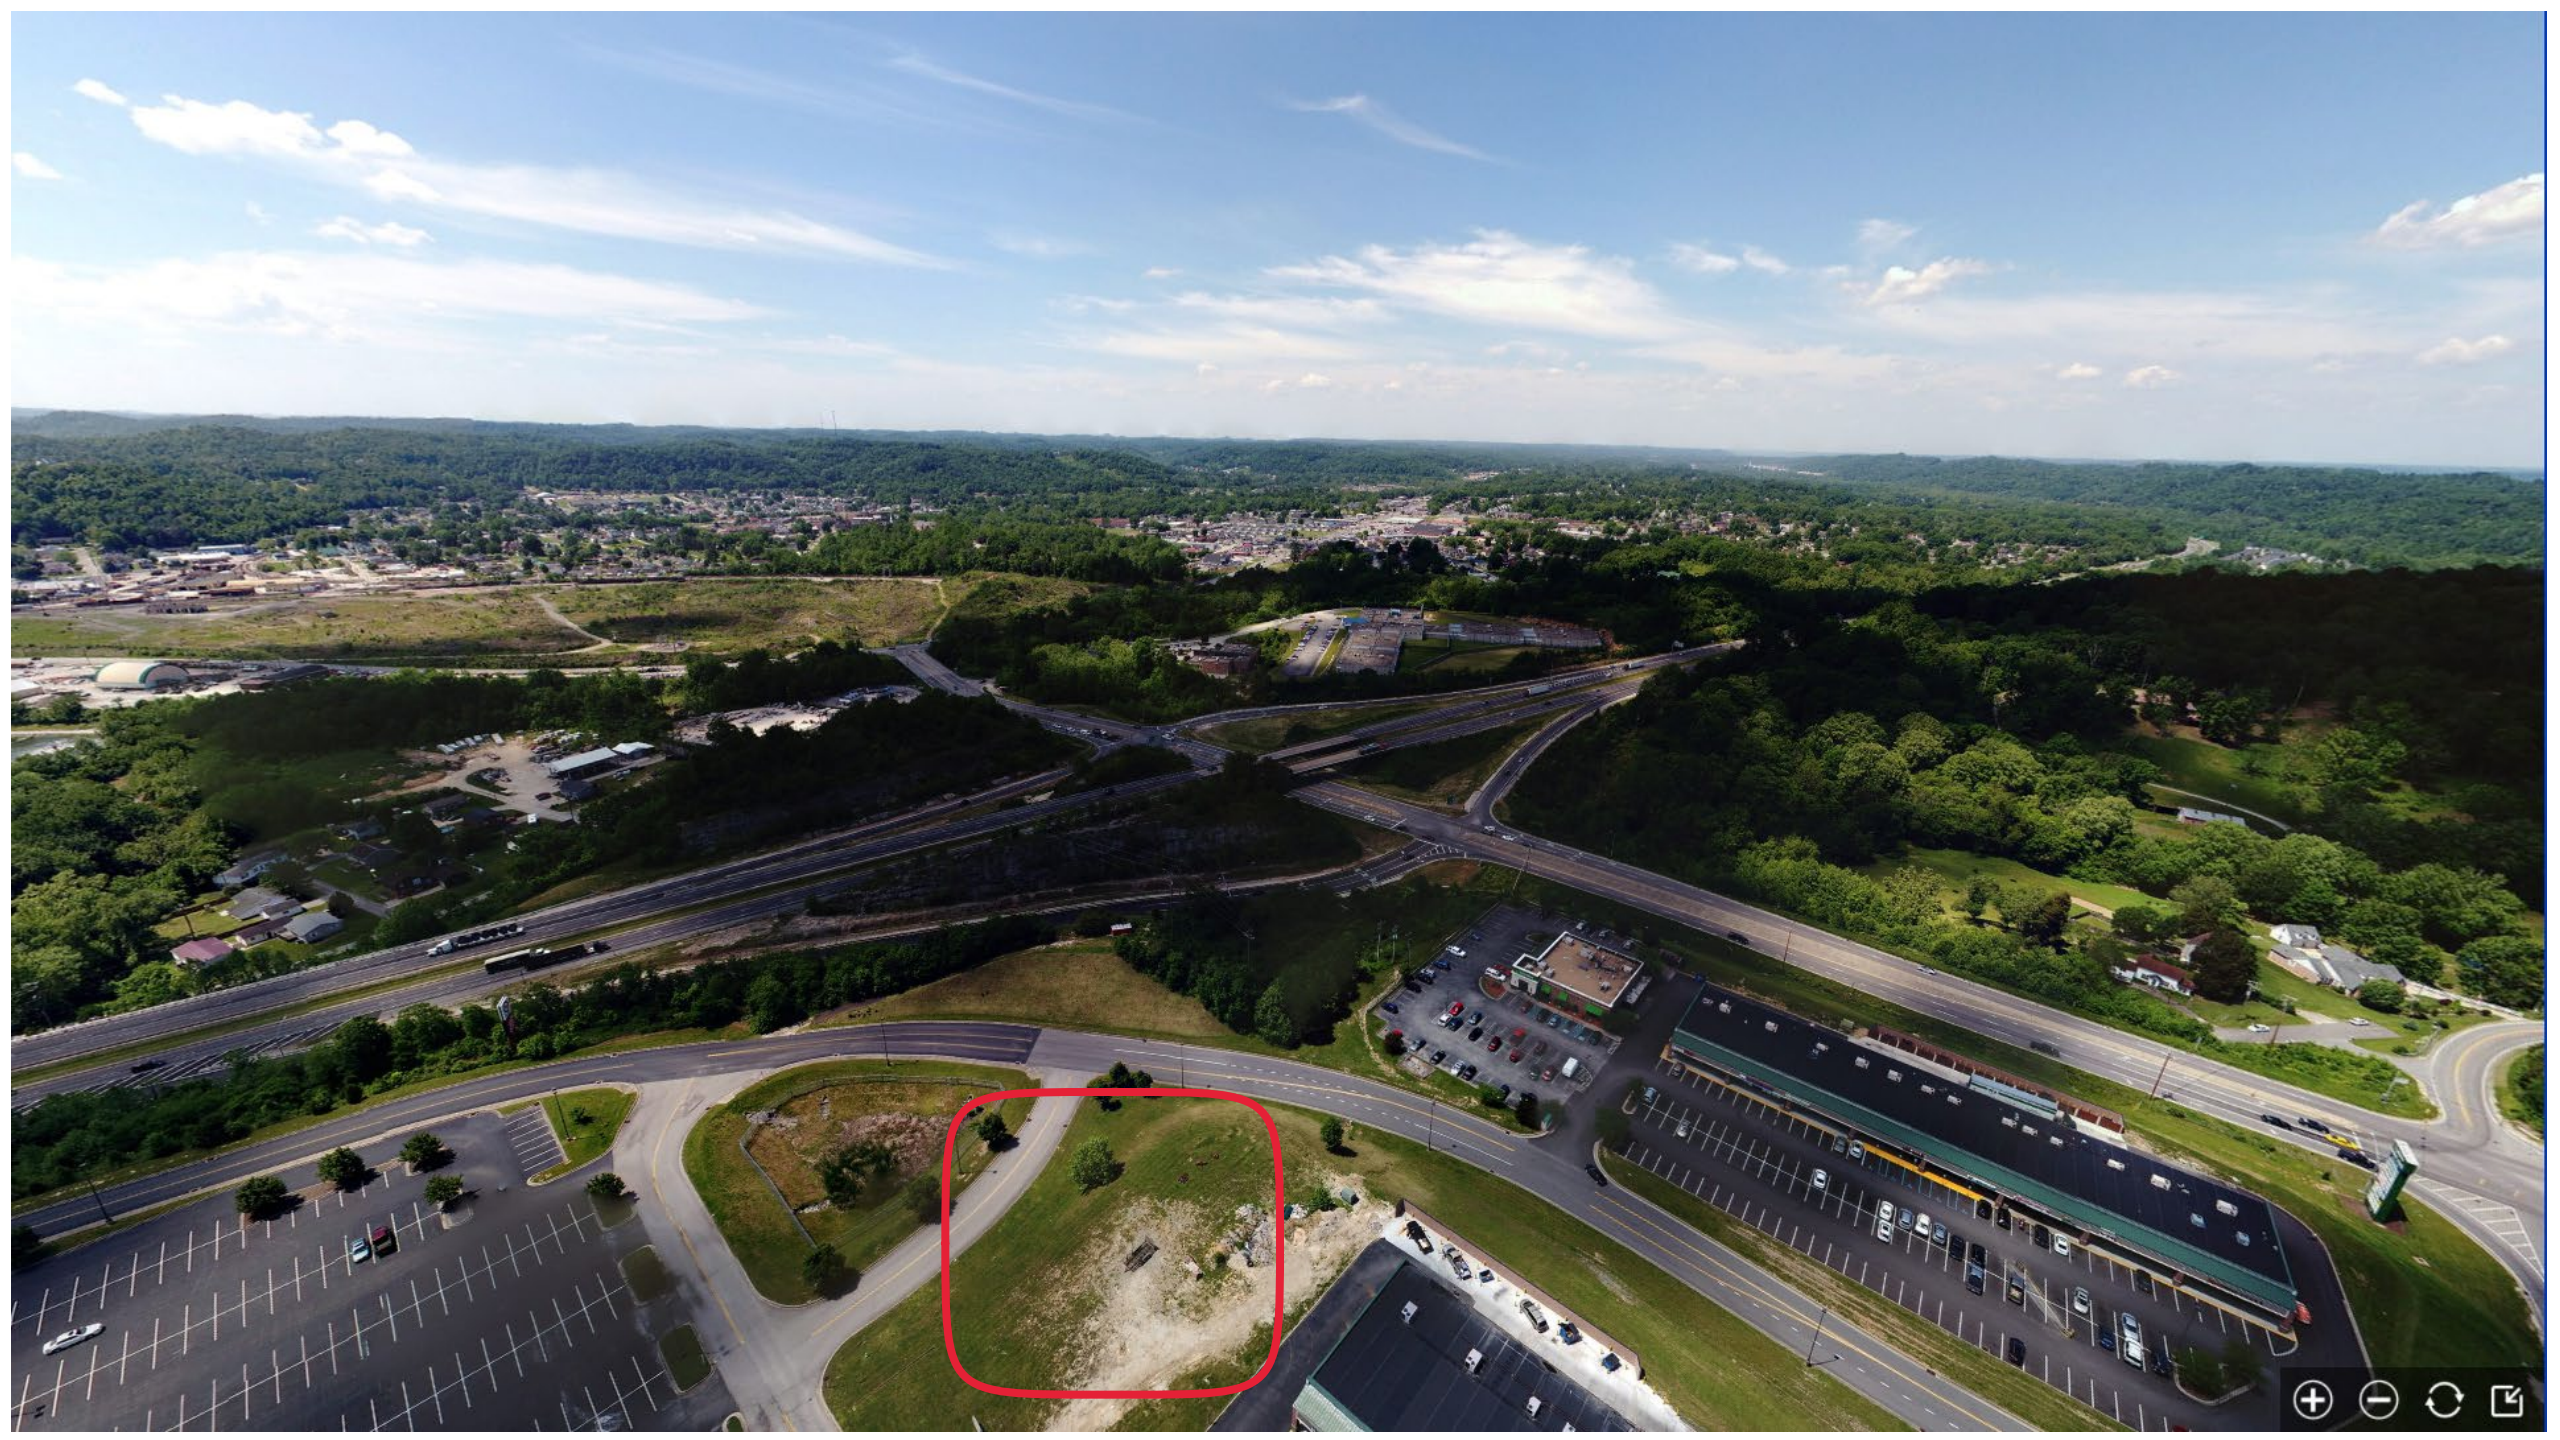

Northeast

Imagery Date: 4/13/2011

38°25'12.83" N 82°16'28.64" W elev 653 ft

Eye alt 12457 ft