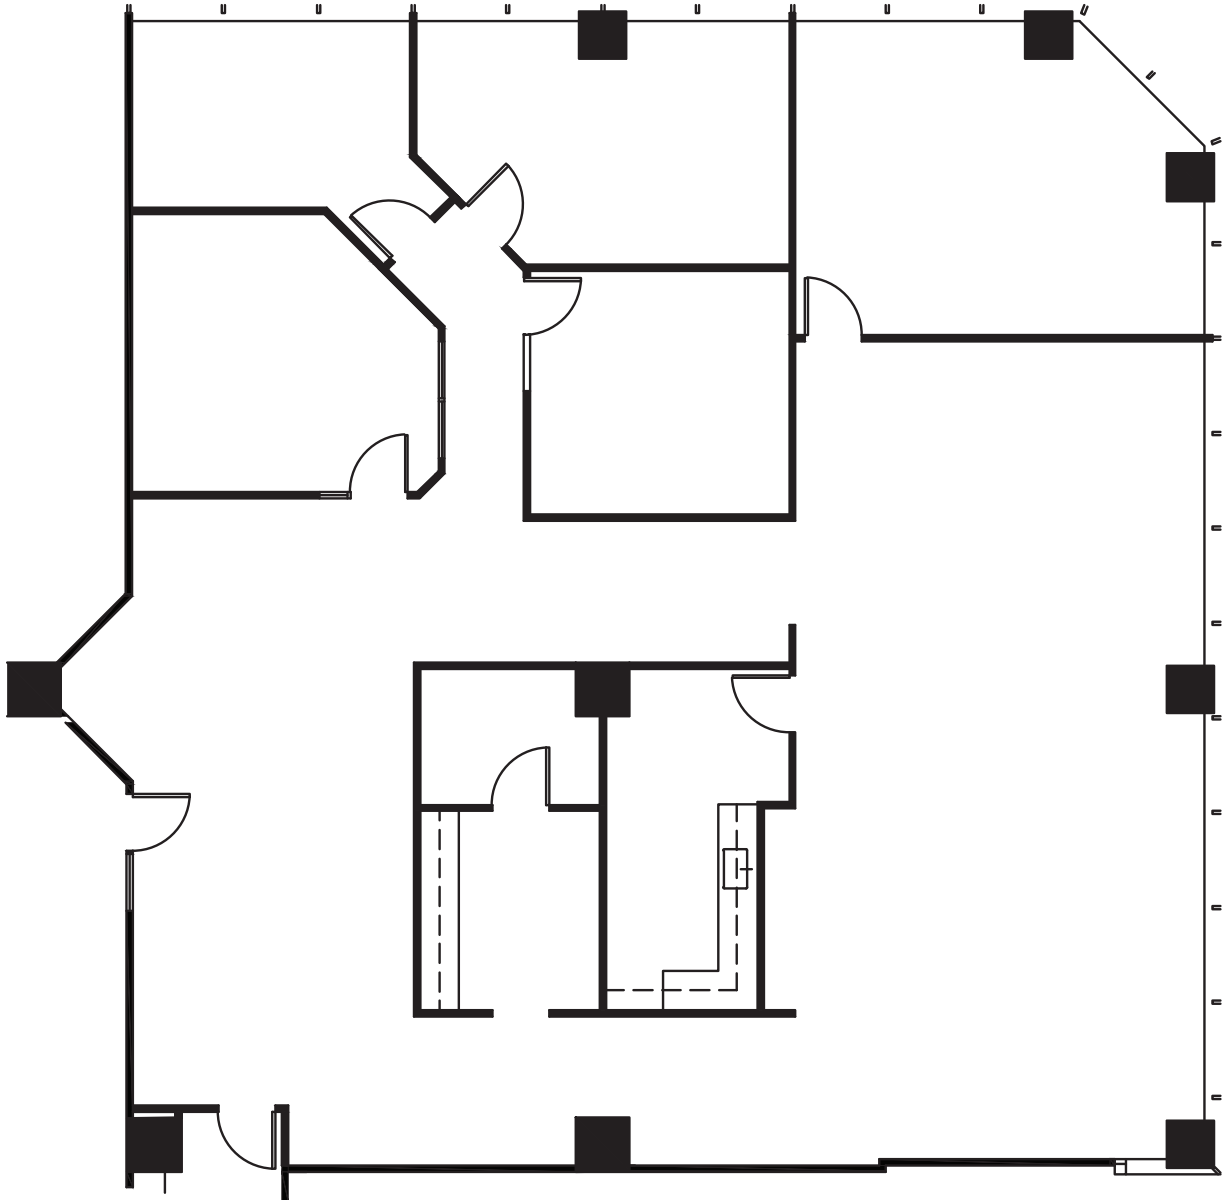

UPTOWN TOWER

4144 NORTH CENTRAL EXPY, DALLAS, TEXAS 75204

SUITE 250 - 4,397 RSF

Erik Blais
972.776.7150
eblais@bradford.com

Richmond Collinsworth
972.776.7041
rcollinsworth@bradford.com

Bradford Commercial Real Estate Services
www.bradford.com