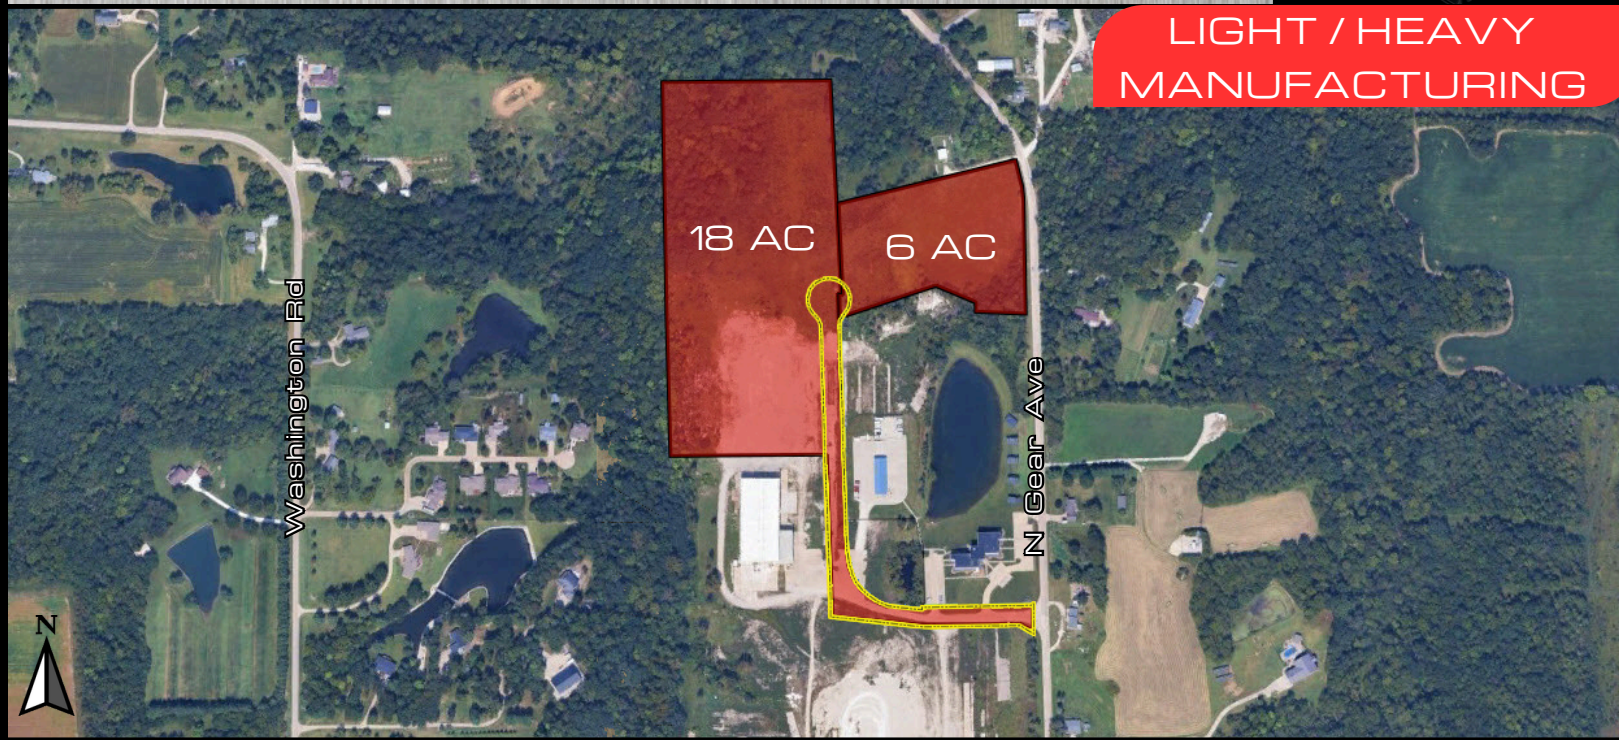

24+/- ACRES N. GEAR AVENUE

WEST BURLINGTON, IOWA 52601

FOR
SALE

LIGHT / HEAVY
MANUFACTURING

PROPERTY DETAILS

- 24 +/- Acres For Sale
- Sale Price: \$1,568,160 (\$1.50 PSF)
- Light or Heavy Manufacturing Land
- Land Can Be Purchased As One Parcel or Smaller Parcels
- Close Proximity to Hwy 34
- Potential TIF and Other Incentives Available
- Excellent Location Just North of W. Mt. Pleasant Street