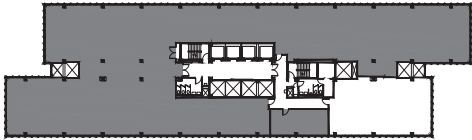

TOWER 235, SUITE 900

12,300 RSF

KEY PLAN