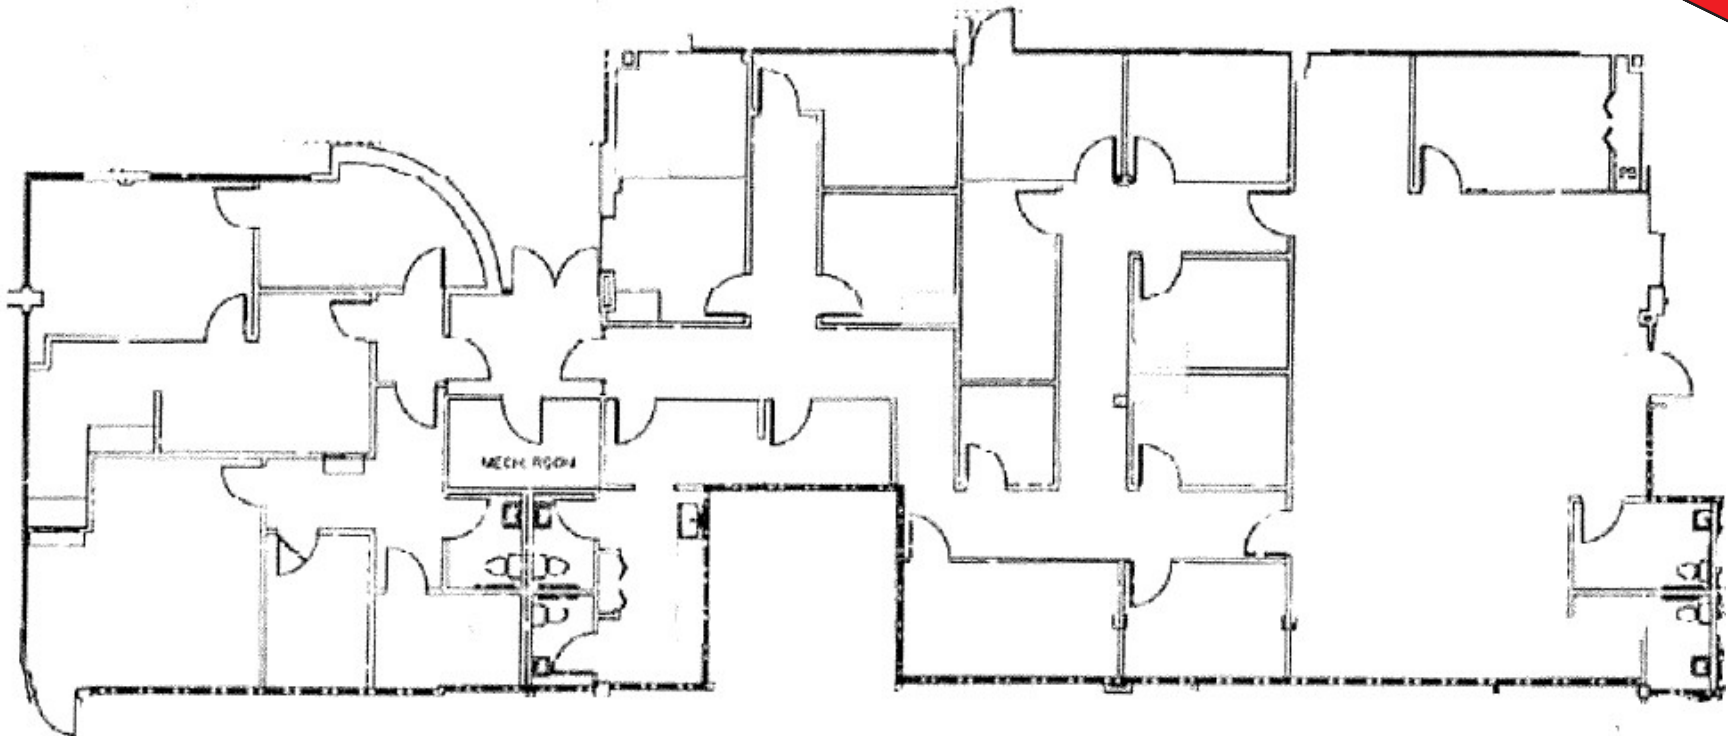

75 CANTON

Professional Park

1335-C

4,956 RSF

Limited Time Only!
**On 5-Year lease terms, we will lower the rate to \$12 psf for the entire first year!*
**Inquire for more details*

For Leasing Information:

Jeff Graves
678.385.2704
jgg@mcwrealty.com