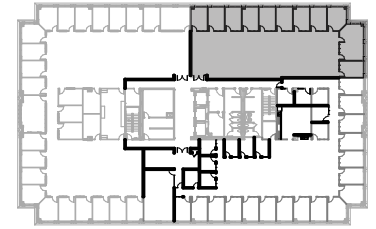

# GLENLAKE SIX

4130 ParkLake Avenue | Raleigh

Suite 260 | 5,173 RSF

Disclaimer: The above floor plans are not to scale. The available space shown is a representative layout.

JOHN HOGAN | 919-875-6617  
JOHN.HOGAN@HIGHWOODS.COM