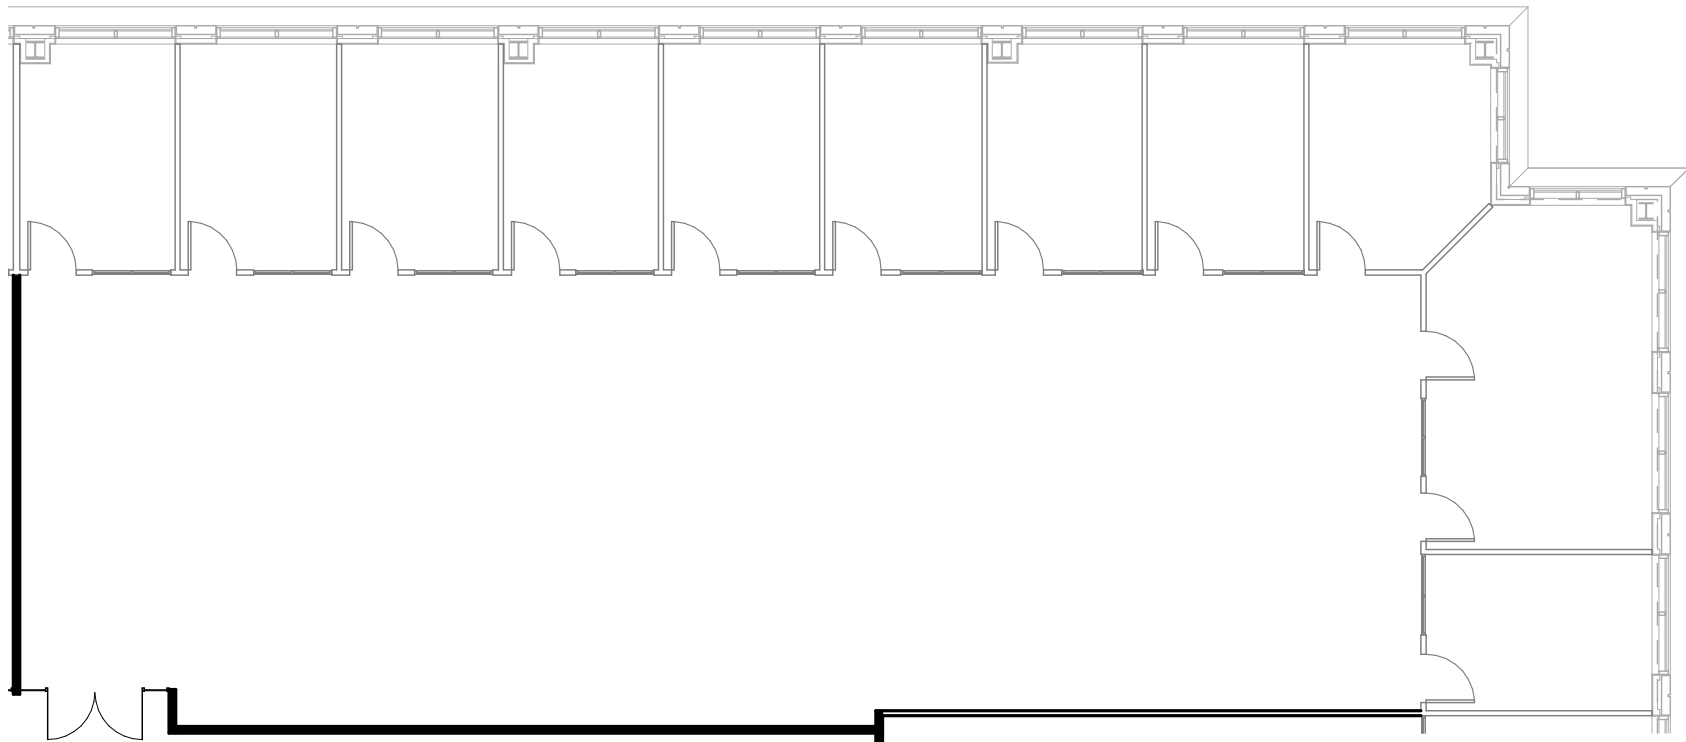

# GLENLAKE SIX

4130 ParkLake Avenue | Raleigh

Suite 260 | 5,173 RSF

Disclaimer: The above floor plans are not to scale. The available space shown is a representative layout.

JOHN HOGAN | 919-875-6617  
JOHN.HOGAN@HIGHWOODS.COM