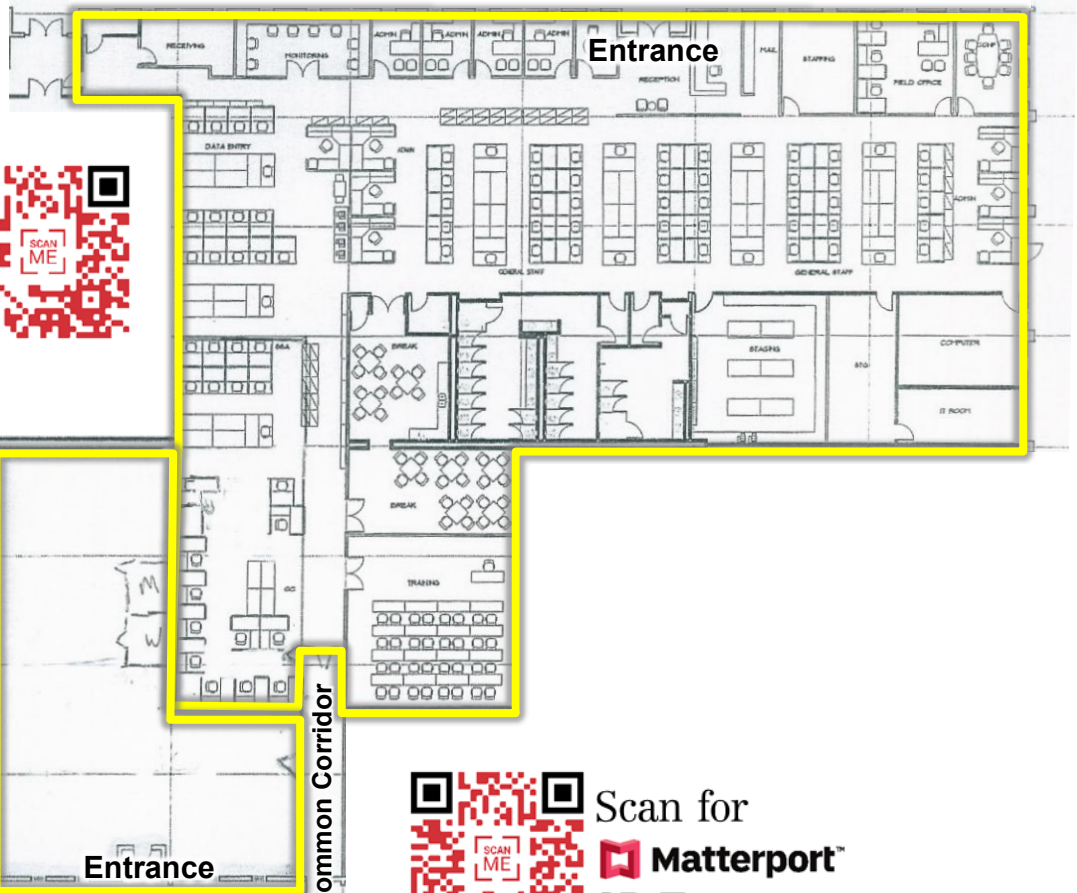

For Sale or Lease
19,225 SF Contiguous
Medical / Office Space

707 Alexander Road

Princeton, NJ 08540

Unit 1: 15,955 SF

Scan for
Matterport™
3D Tour

Scan for
Matterport™
3D Tour

Unit 2: 3,270 SF