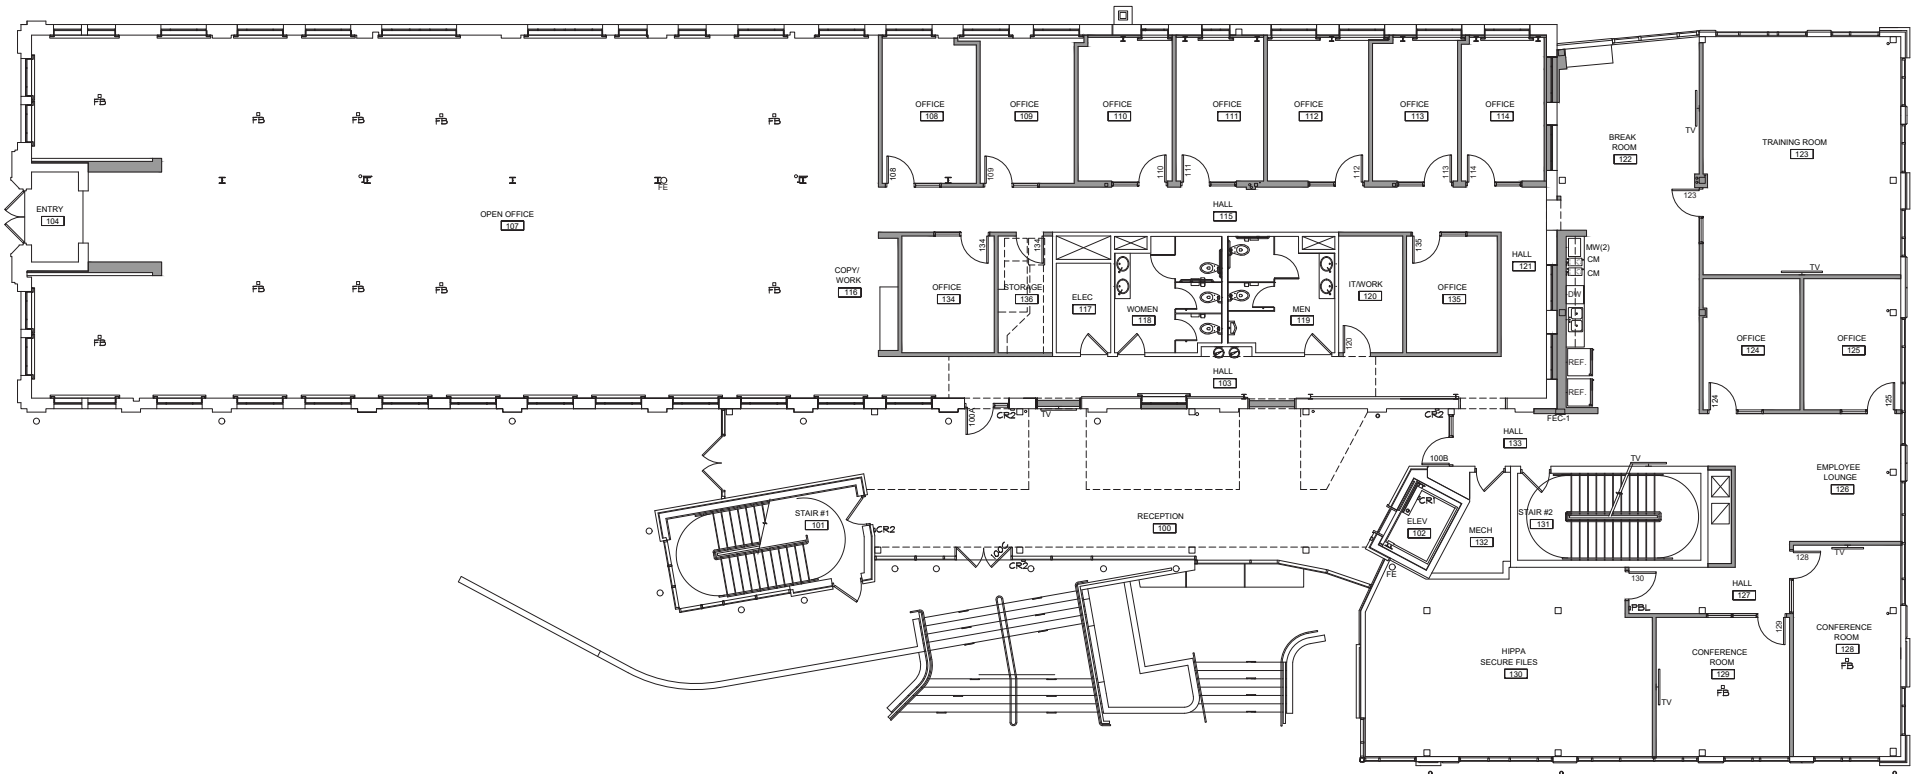

1431

WEST MOREHEAD

FIRST FLOOR - 11,687 RSF

Charley Leavitt

704 634 9254
charley.leavitt@streamrealty.com

Grant Keyes

980 378 1521
grant.keyes@streamrealty.com

Kennedy Fertitta