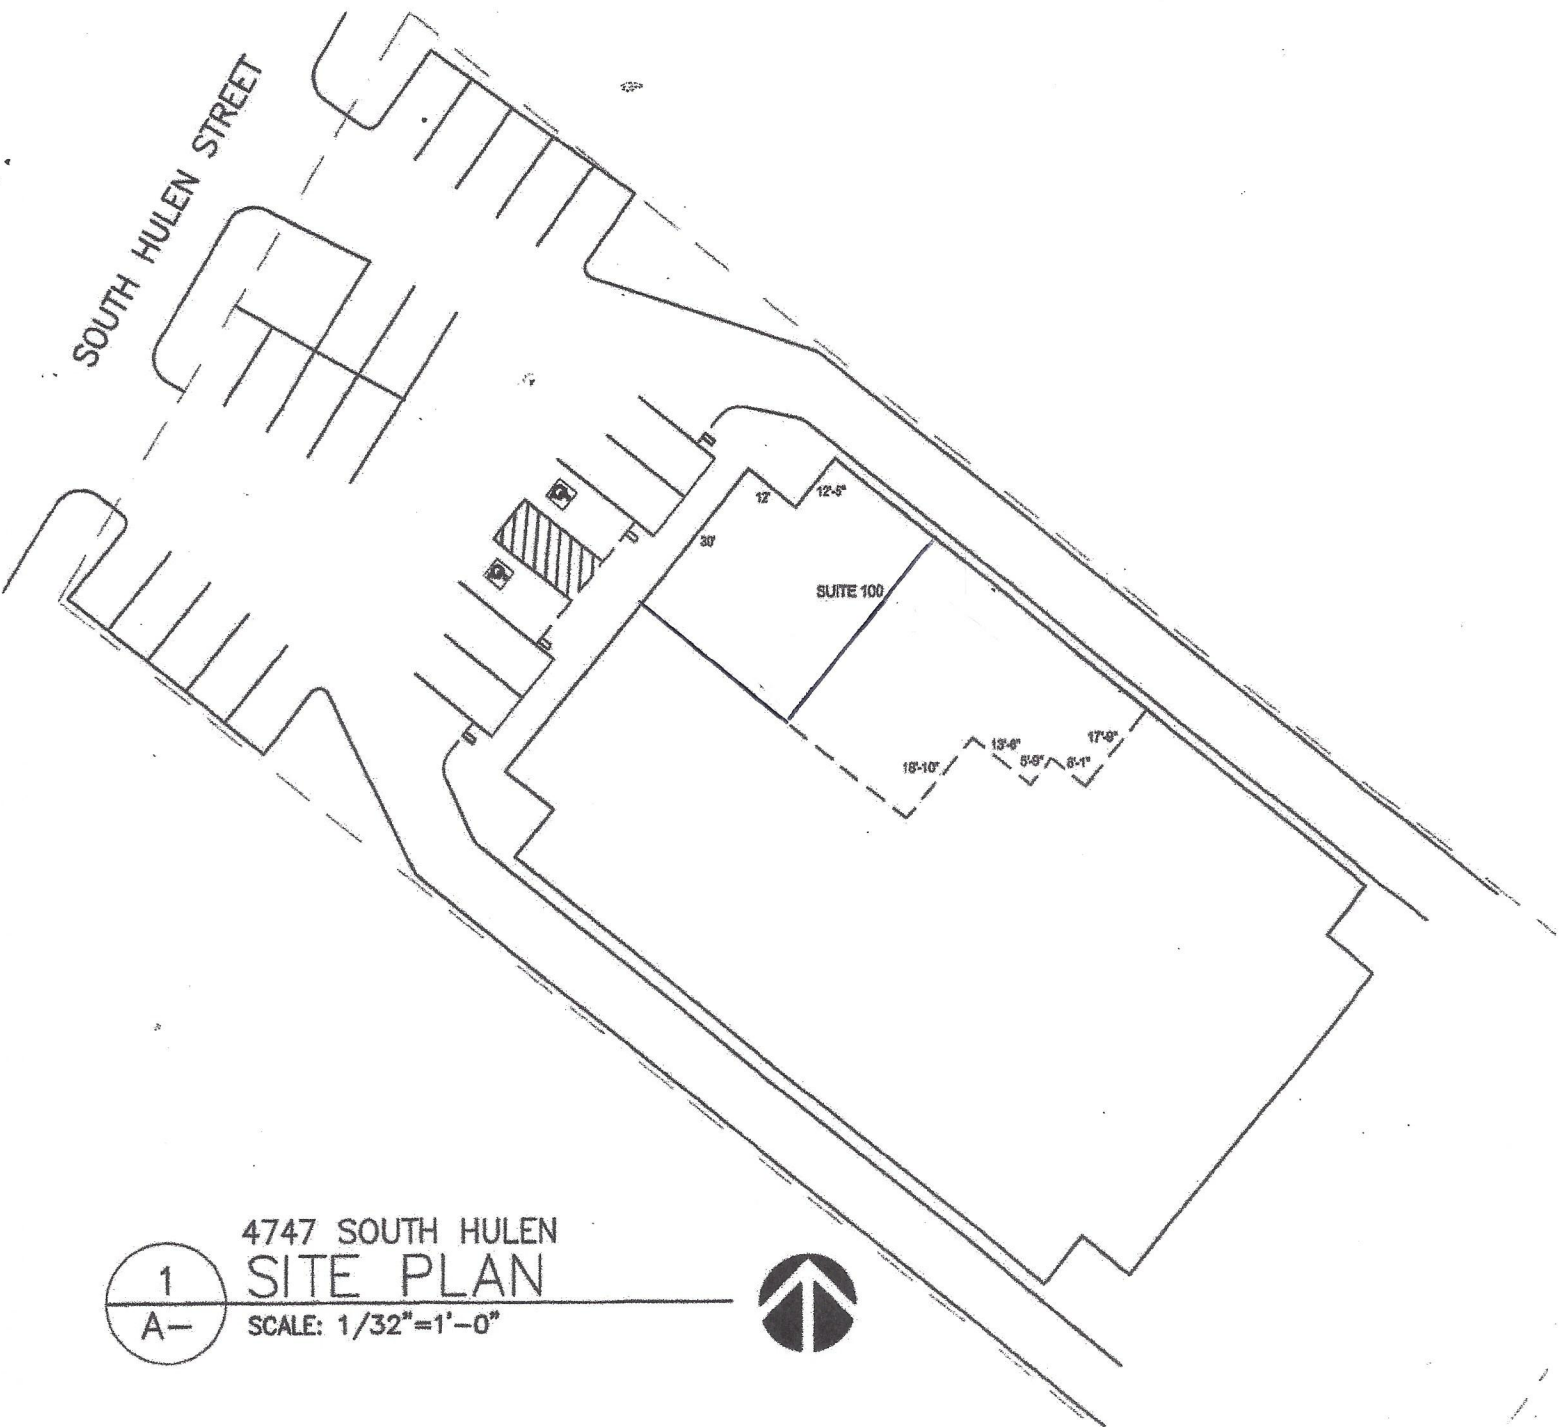

SOUTH HULEN STREET

1  
A-

4747 SOUTH HULEN  
SITE PLAN

SCALE: 1/32" = 1'-0"

Subject:

Date:

BY:

PAGE: