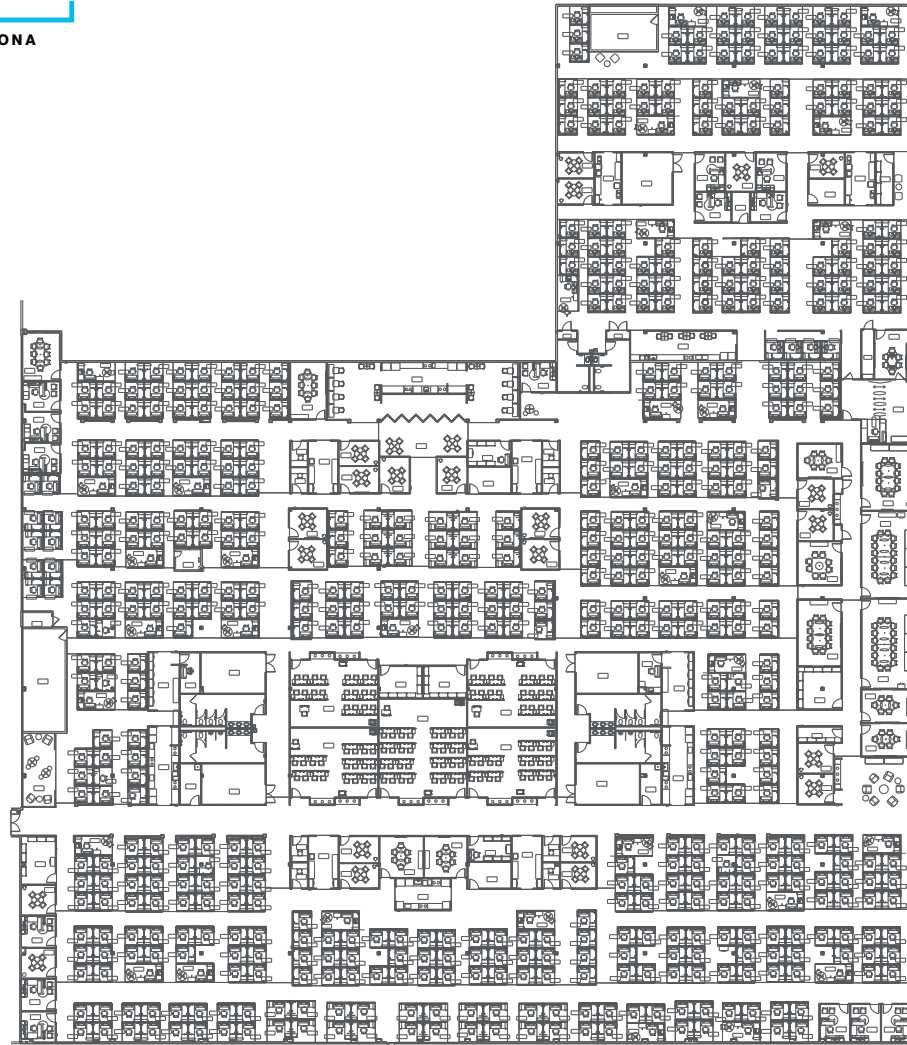

# THE ALAMEDA

1665 WEST ALAMEDA DRIVE | TEMPE, ARIZONA

SUITE 110 | ±90,924

CLICK FOR INTERACTIVE TOUR

Matterport

**NEWMARK**

**ASCENTREA**  
Ascent Real Estate Advisors, LLC

**WENTWORTH**