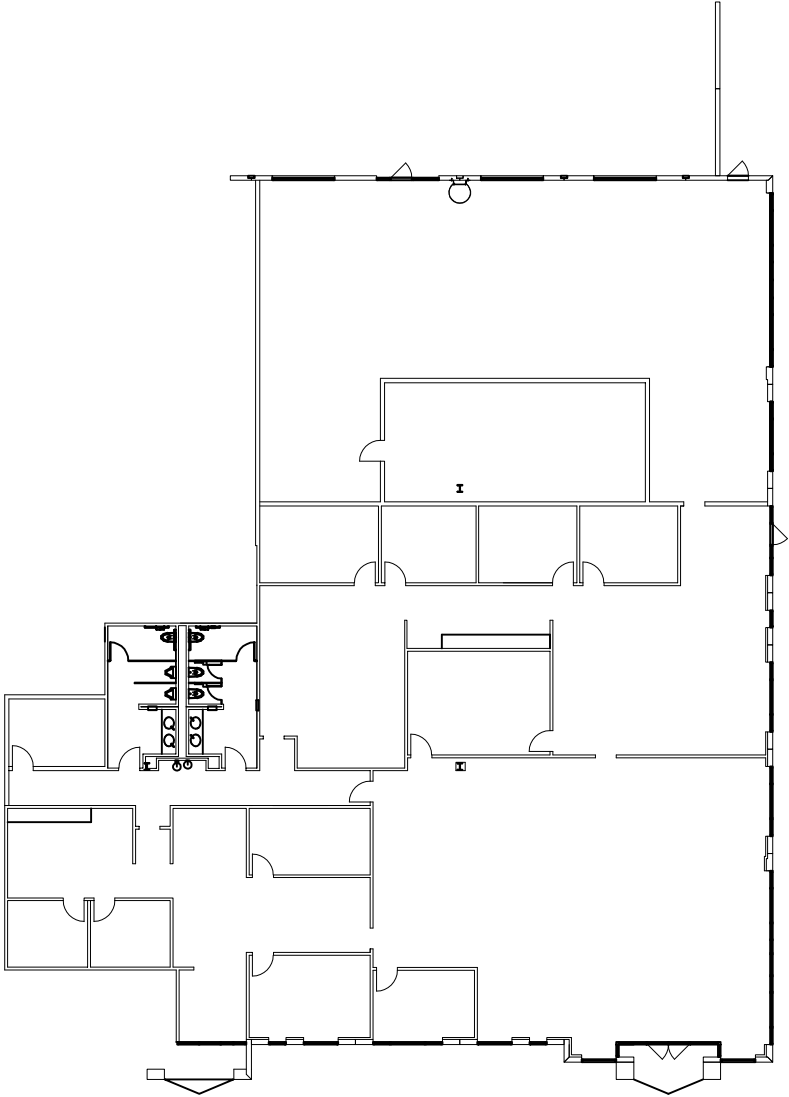

TEXAS TECHNOLOGY PARK

9240 KIRBY

SUITE 200
OFFICE: 7,684 SF.
WAREHOUSE: 3,500 SF.
TOTAL: 11,184 SF.
NOT TO SCALE

PREPARED BY
COLLINS DESIGN GROUP
HOUSTON, TEXAS
281-497-4700