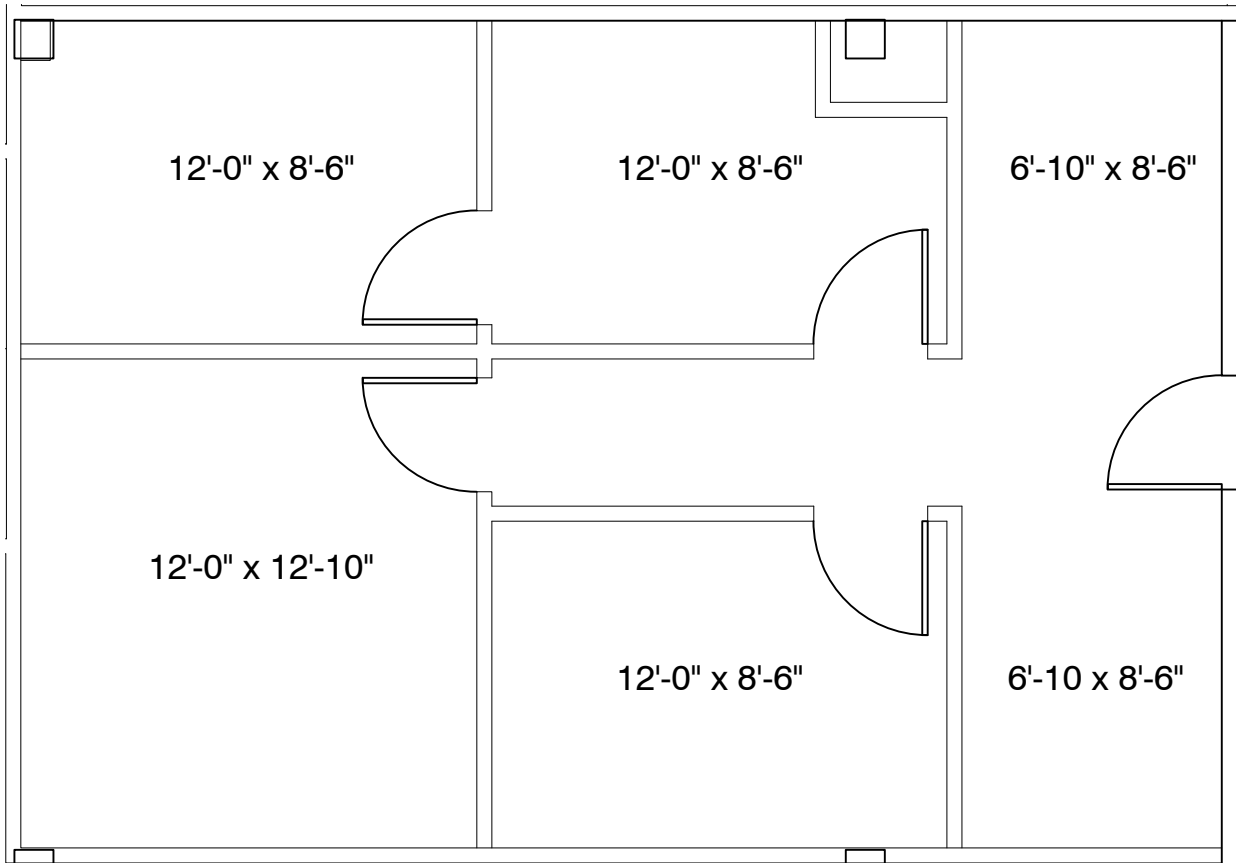

PARK FOREST OFFICE

PARK
FOREST
DALLAS

3530 FOREST LANE, DALLAS, TEXAS 75234

Suite 321 - 915 SF

KYLE ESPIE
972.776.7070
KESPIE@BRADFORD.COM