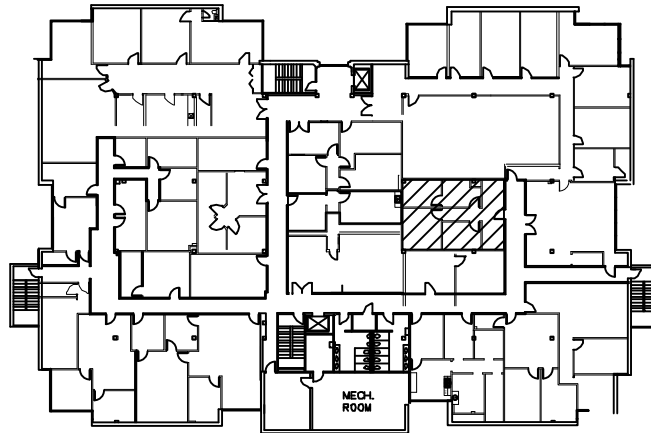

PARK FOREST OFFICE

PARK
FOREST
DALLAS

3530 FOREST LANE, DALLAS, TEXAS 75234

Suite 321 - 915 SF

KYLE ESPIE
972.776.7070
KESPIE@BRADFORD.COM