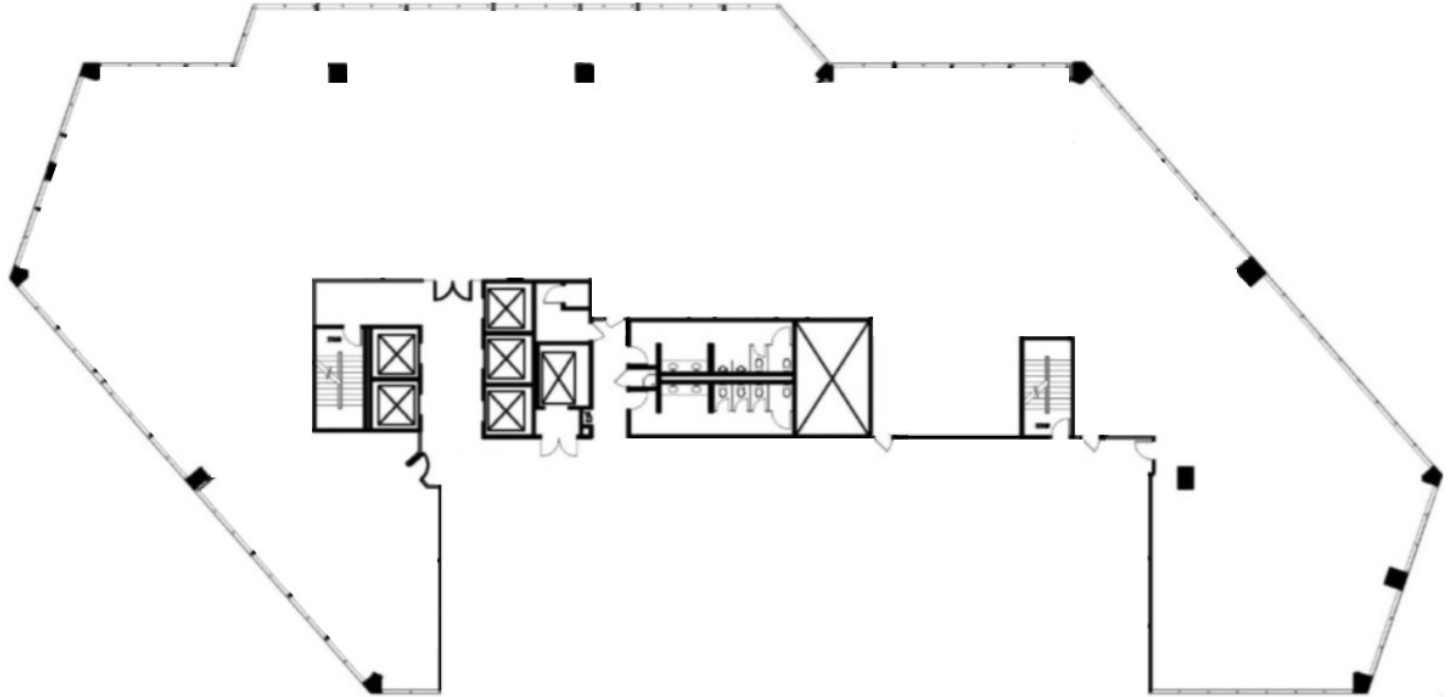

SUITE 600
5,000—16,515 RSF
Divisible

Fitwel[®]
Viral Response
Certified