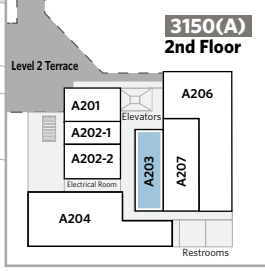

PLAZA MEXICO LEASING PLAN

3100 East Imperial Highway/11201-11389 Long Beach Boulevard, Lynwood, CA 90262

For information:

Alex Nazari

E: anazari@sterlingorganization.com
P: 855-449-2949

Ivan Aguilera

E: iaguilera@sterlingorganization.com
P: 855-647-0738