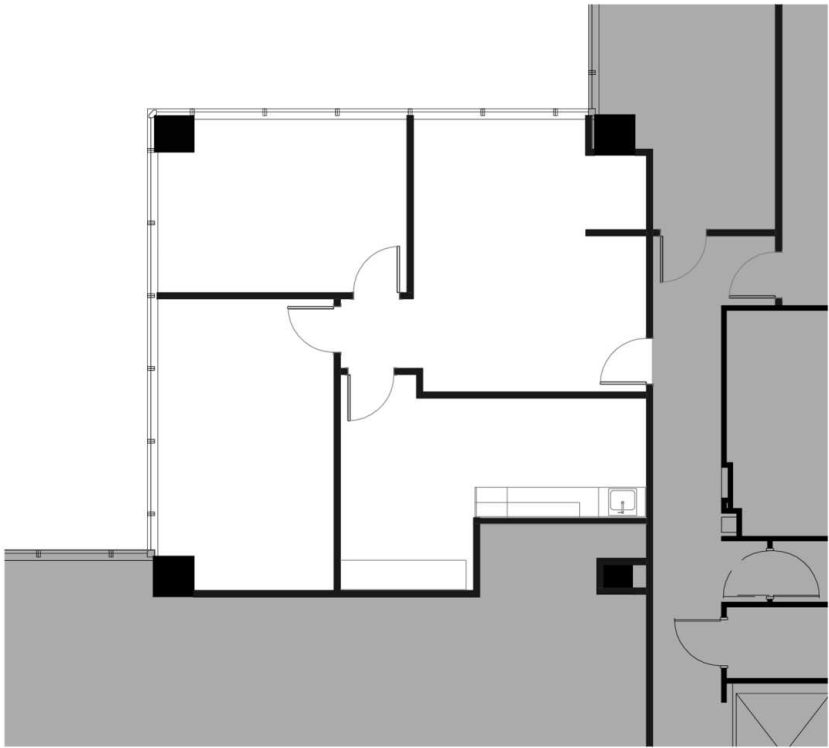

KEY PLAN

Alex Port Maia Perri Hunter Henritze
404.924.2816 678.836.5773 404.924.2819
aport@lpc.com mperri@lpc.com hhenritze@lpc.com

Lincoln