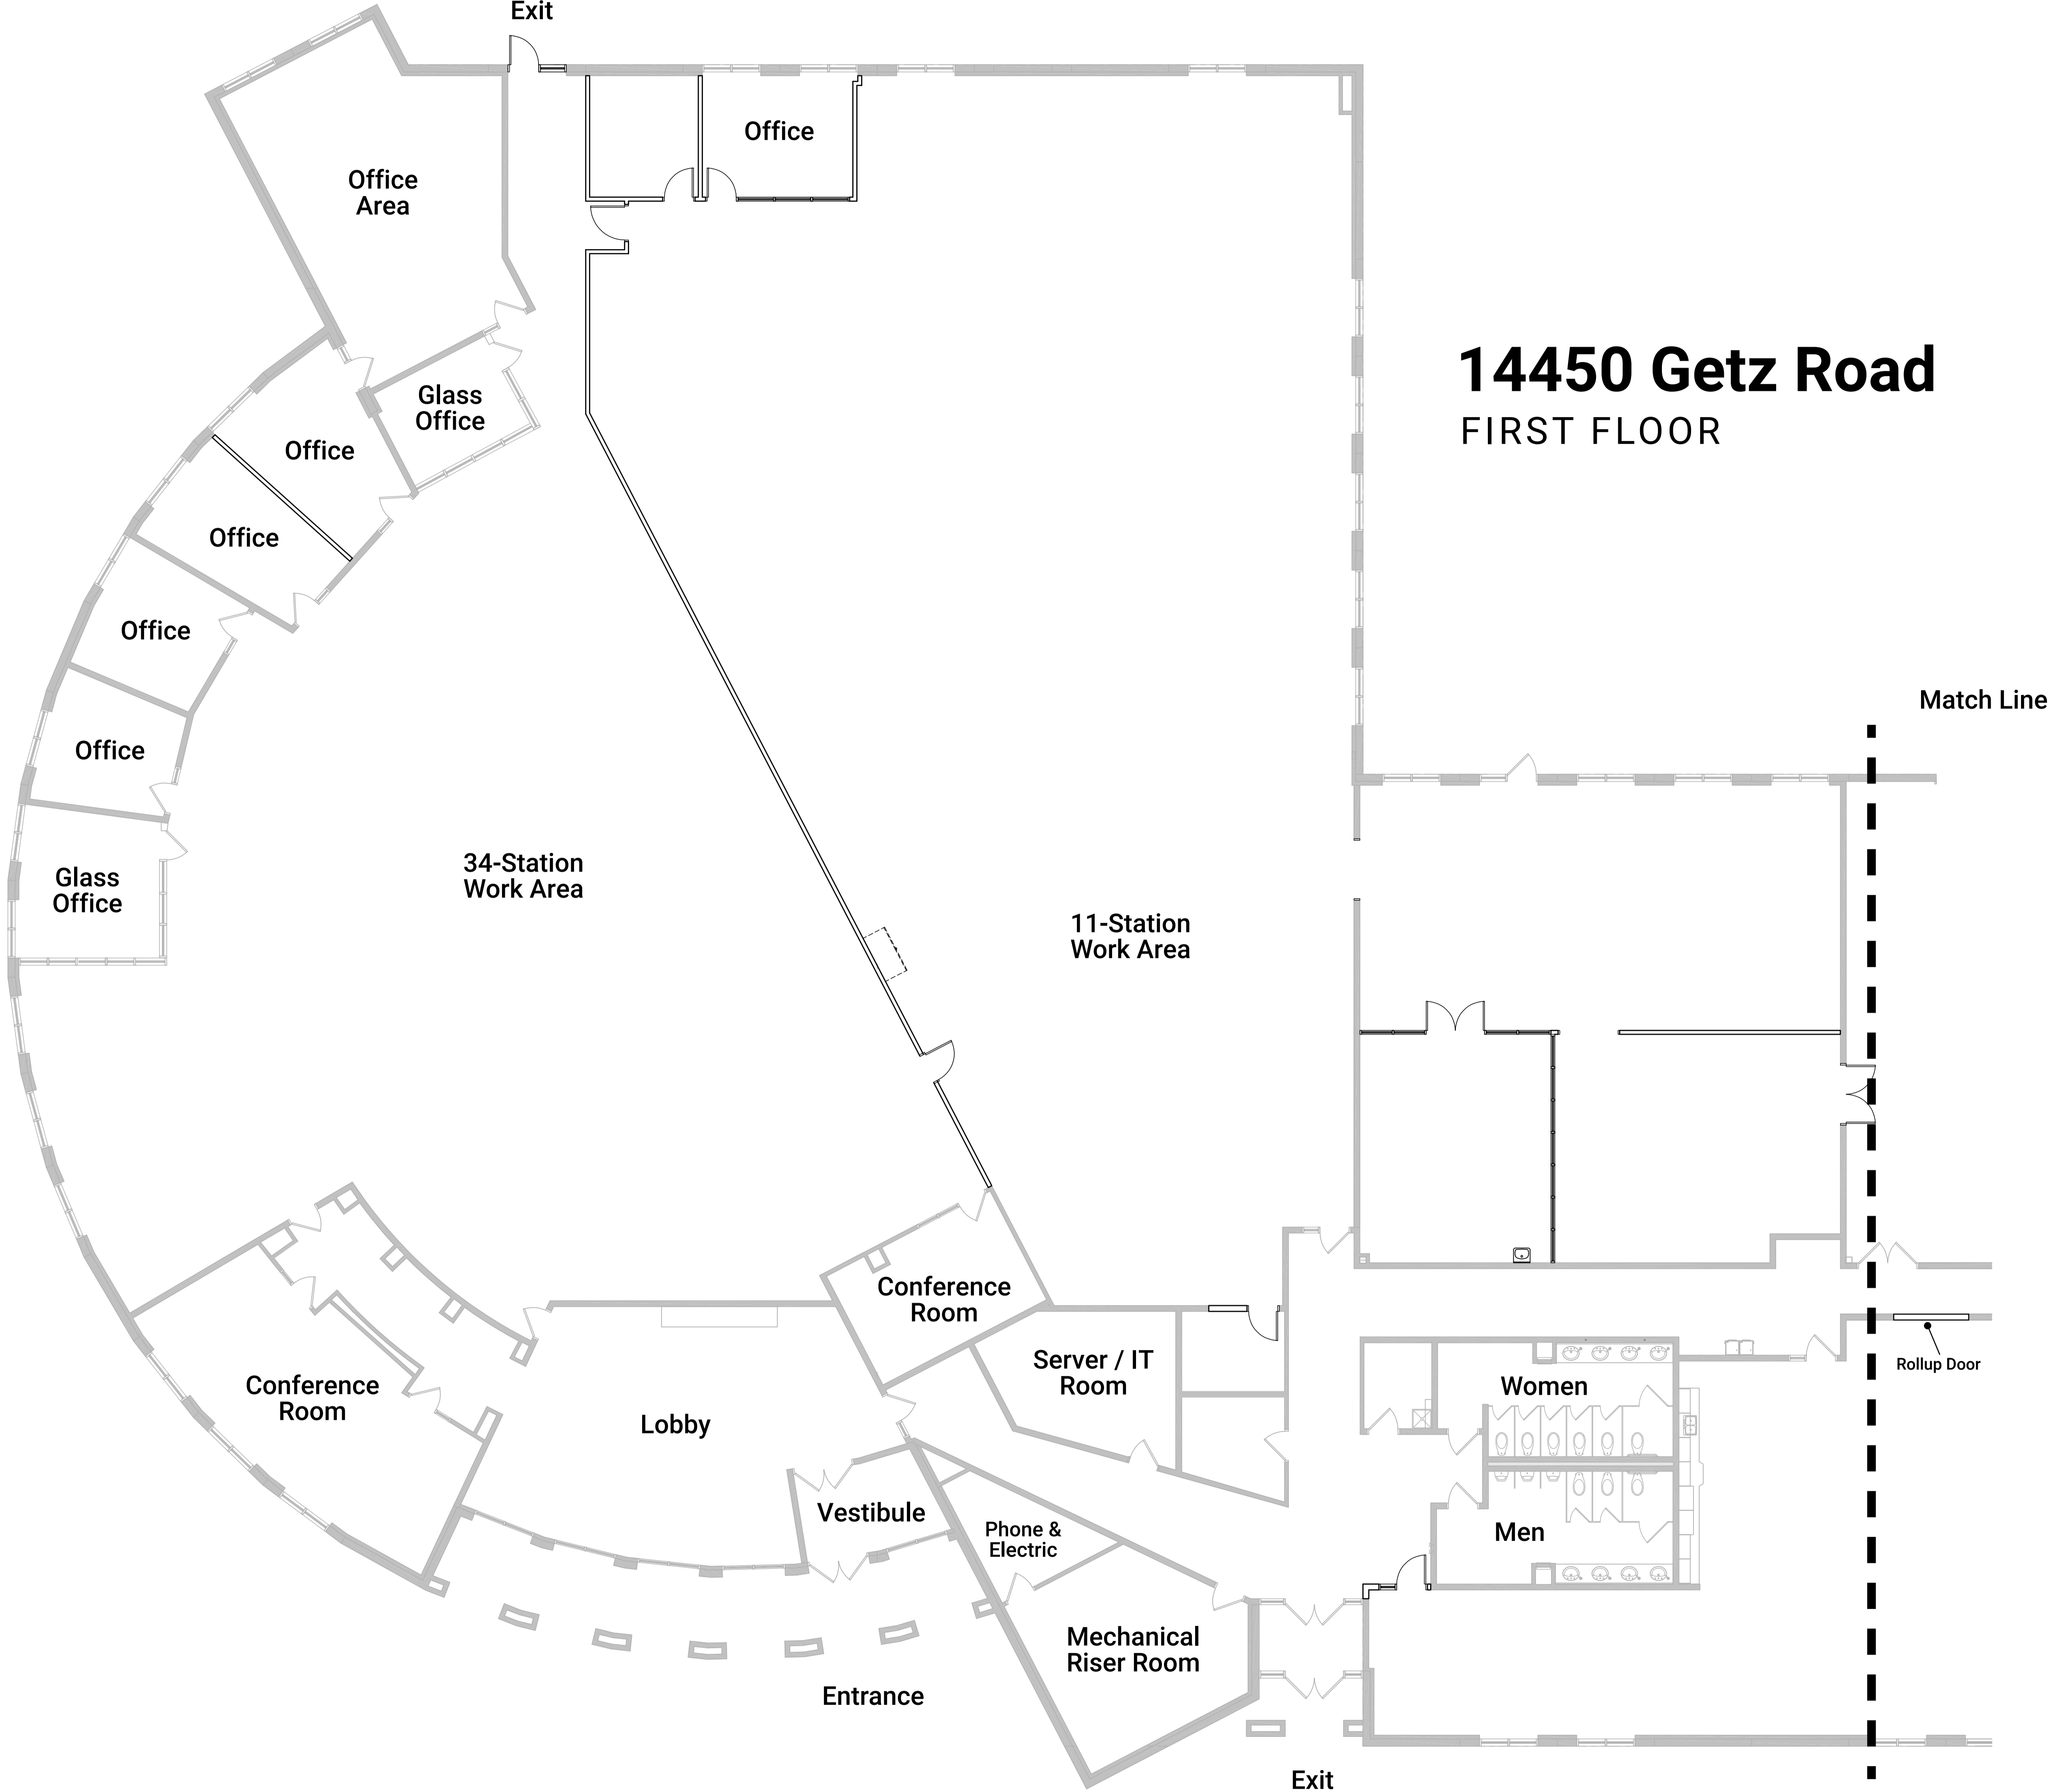

14450 Getz Road

FIRST FLOOR

14450 Getz Road

FIRST FLOOR B

Match Line

Patio Area

Warehouse

Orange, Yellow, & Blue
Racks Will Stay

Corridor to
Back Building

Rollup Door

Women's

Tables

Shower

Kitchen
Space

Shower

Shower

Break
Room

Men's

Power

W+D

Generator