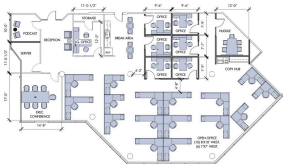

FORUM 1

8601 Six Forks Road | Raleigh

Suite 500 | 4,800 RSF

sample plan