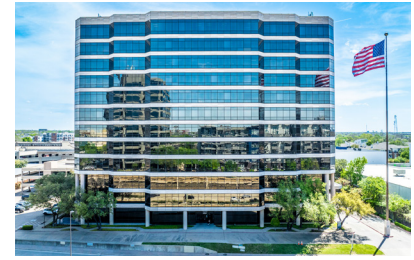

# UPTOWN TOWER

4144 NORTH CENTRAL EXPY, DALLAS, TEXAS 75204

SUITE 200 - 6,473 RSF

**Erik Blais**  
972.776.7150  
eblais@bradford.com

**Richmond Collinworth**  
972.776.7041  
rcollinworth@bradford.com

Bradford Commercial Real Estate Services  
www.bradford.com

The logo for Bradford Commercial Real Estate Services, featuring a stylized red 'B' and the text 'CORFAC BRADFORD'.