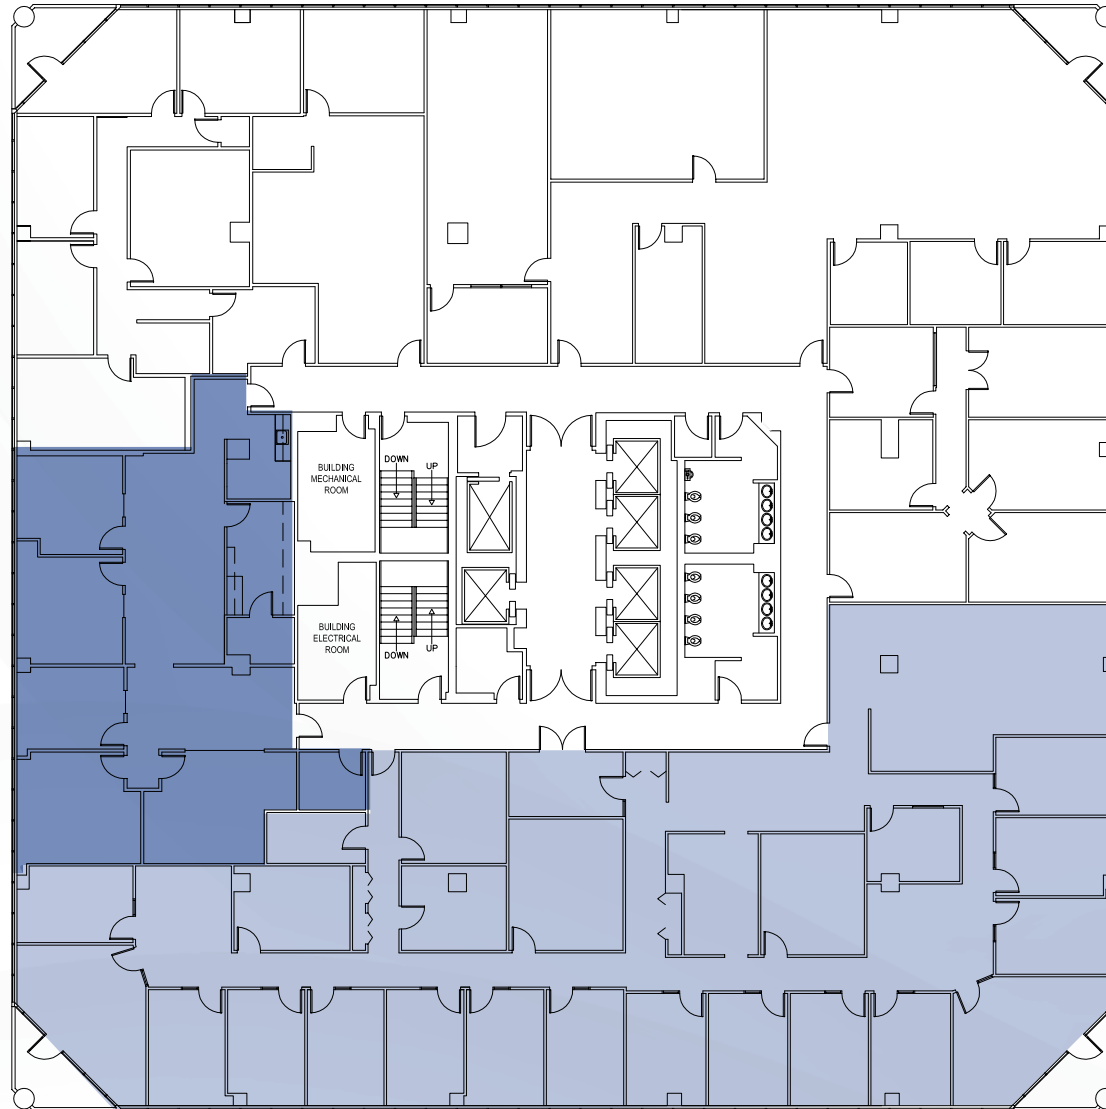

FLORIDA BLUE TOWER

8th Floor
Up to 10,297 RSF

Suite 814
2,445 SF

Suite 812
7,852 SF

Contact Us:

KELLEY MATHESON
Senior Vice President
T +1 813 273 8489
kelley.matheson@cbre.com

ROXANNE KEMPH
Senior Vice President
T +1 813 787 1068
roxanne.kemph@cbre.com