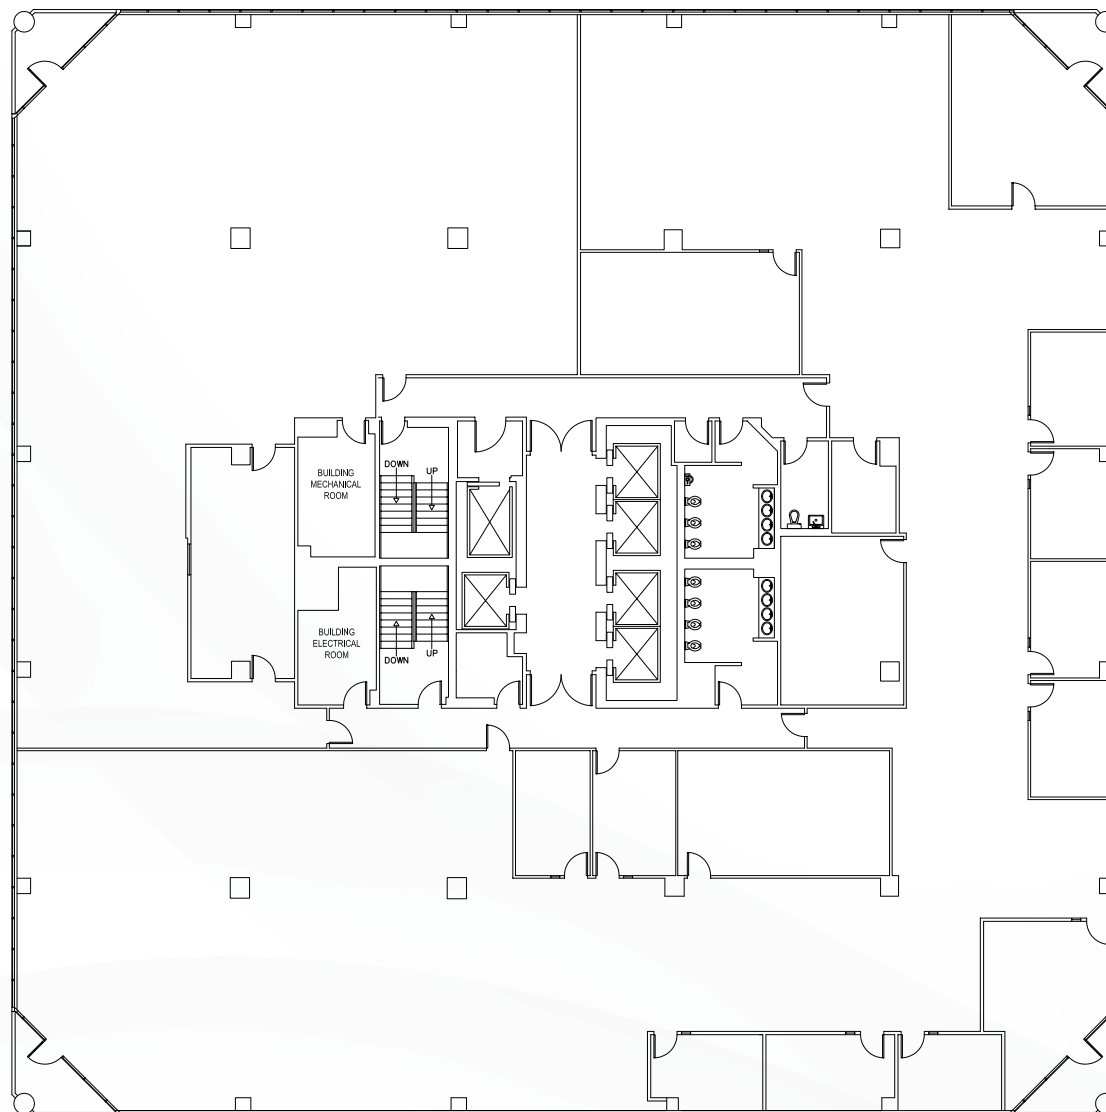

# FLORIDA BLUE TOWER

5th Floor  
19,622 RSF