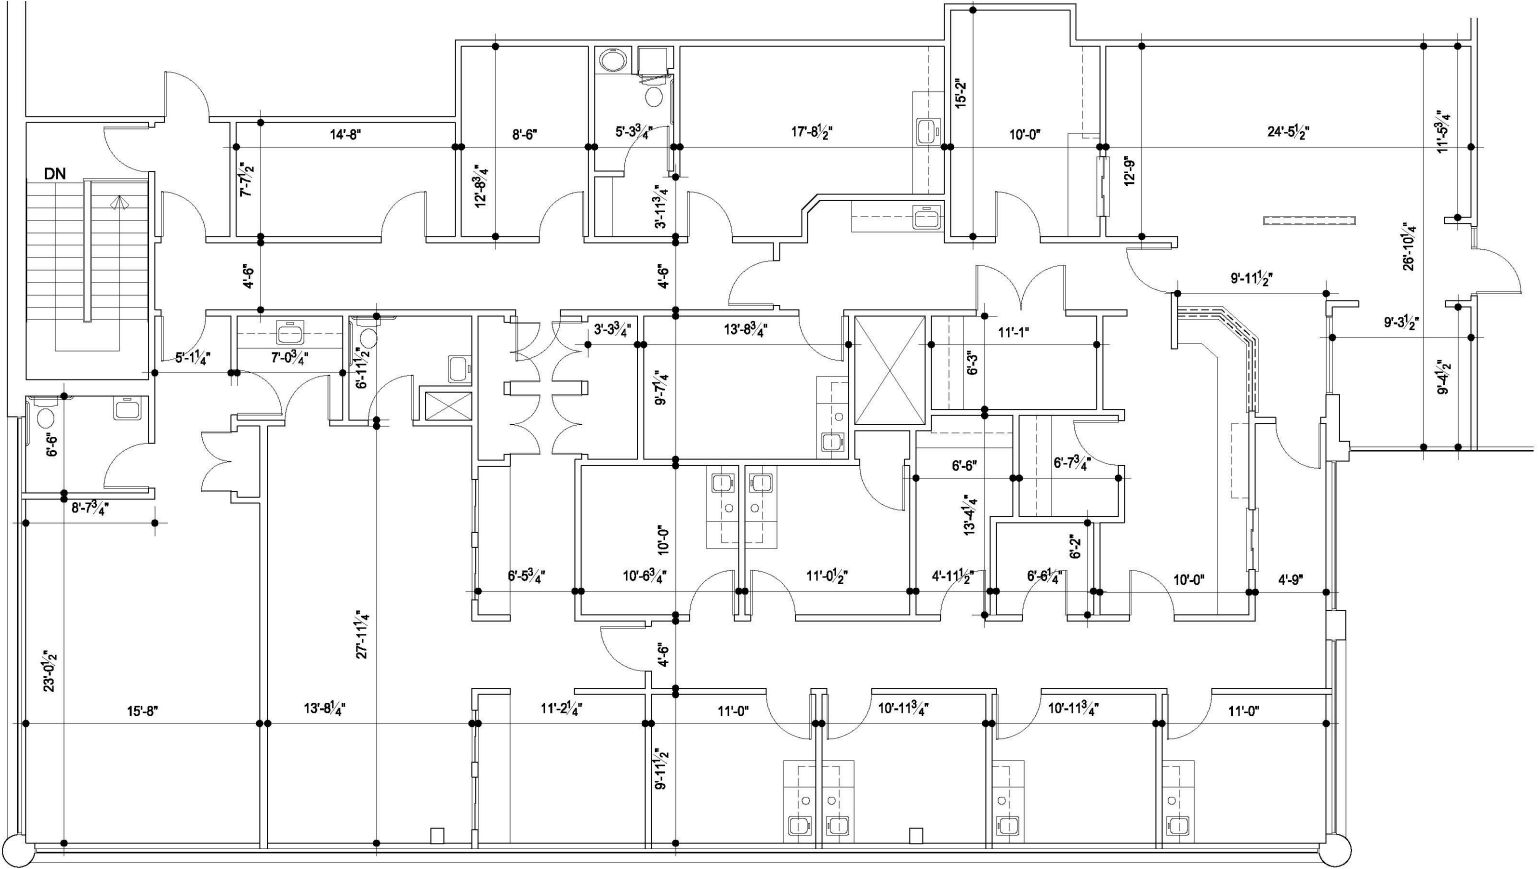

Leased & Managed By:

5,085  
SF

29355 Northwestern Hwy., Southfield, MI 48034  
Suite 300