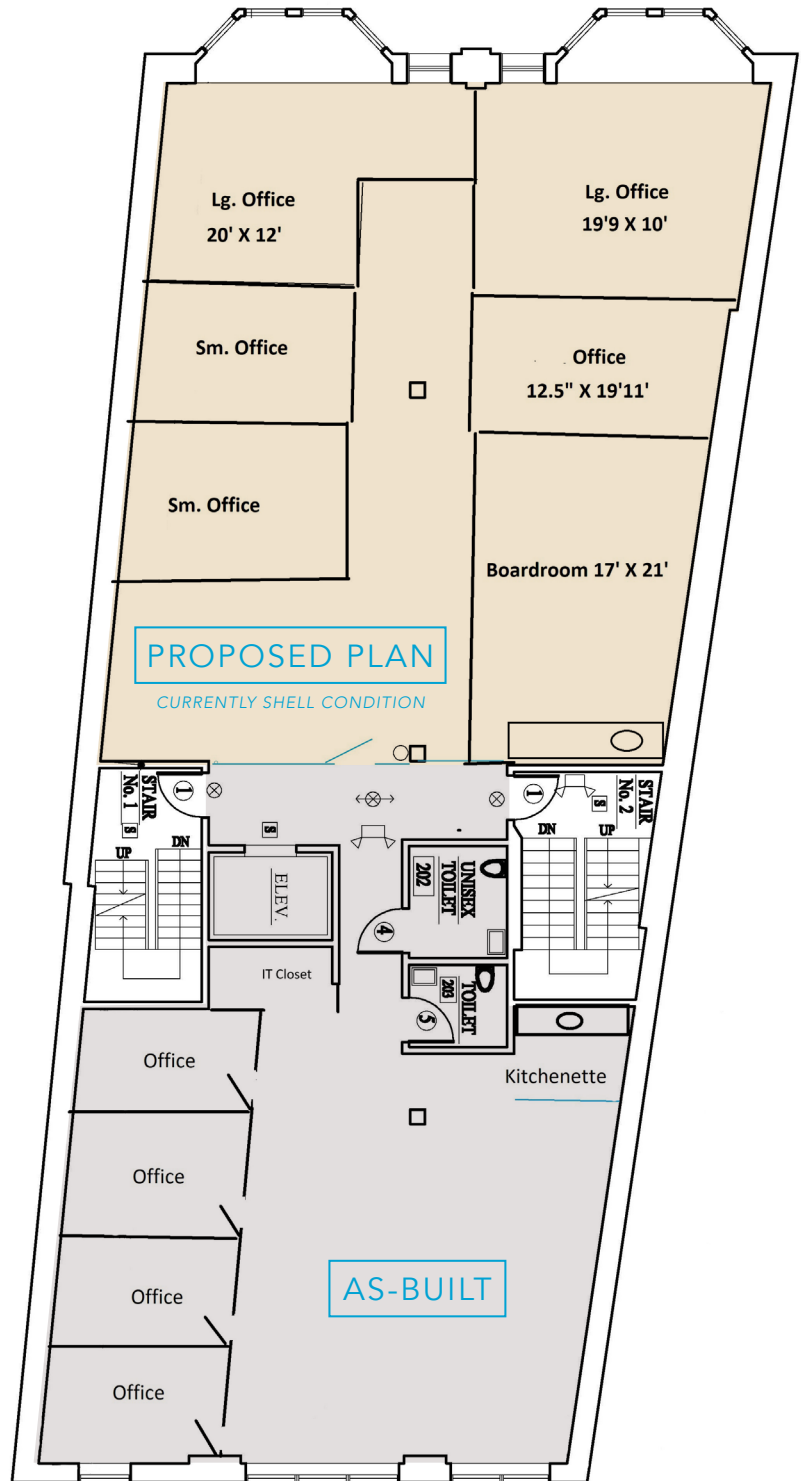

# 2<sup>ND</sup> FLOOR

1,500-4,000 SF

BONNY L. DOORAKIAN  
Managing Director & Partner  
617.850.9655  
bdoorakian@bradvisors.com

136 Newbury Street | Boston, MA 02116 | 617.375.7900 | BRAdvisors.com

© Copyright Boston Realty Advisors. All rights reserved. The information contained here has been obtained through sources deemed reliable but cannot be guaranteed as to its accuracy. Any information of special interest should be obtained through independent verification.

# 4<sup>TH</sup> FLOOR

4,000 SF

BONNY L. DOORAKIAN  
Managing Director & Partner  
617.850.9655  
bdoorakian@bradvisors.com

136 Newbury Street | Boston, MA 02116 | 617.375.7900 | BRAdvisors.com

© Copyright Boston Realty Advisors. All rights reserved. The information contained here has been obtained through sources deemed reliable but cannot be guaranteed as to its accuracy. Any information of special interest should be obtained through independent verification.