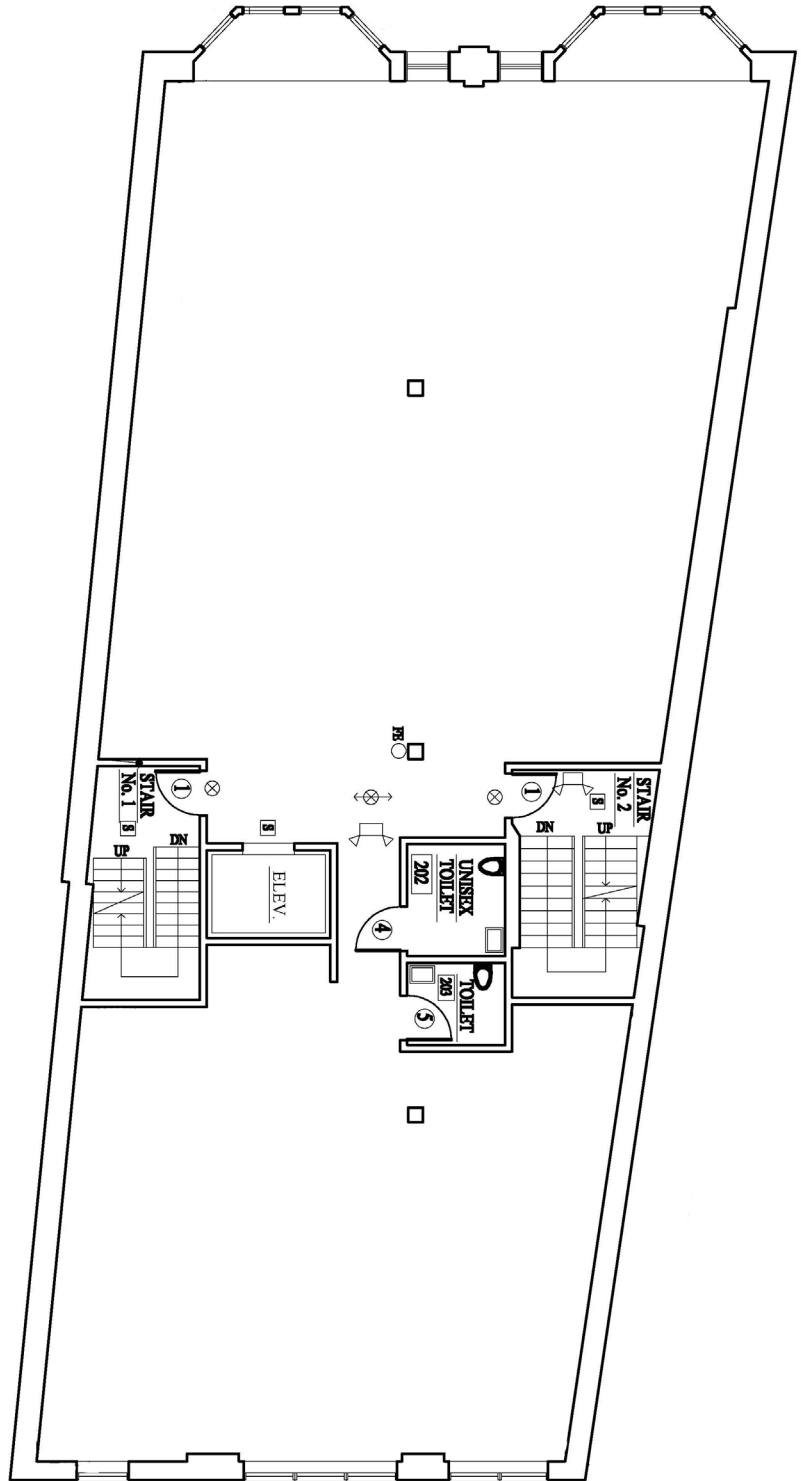

4TH FLOOR

4,000 SF