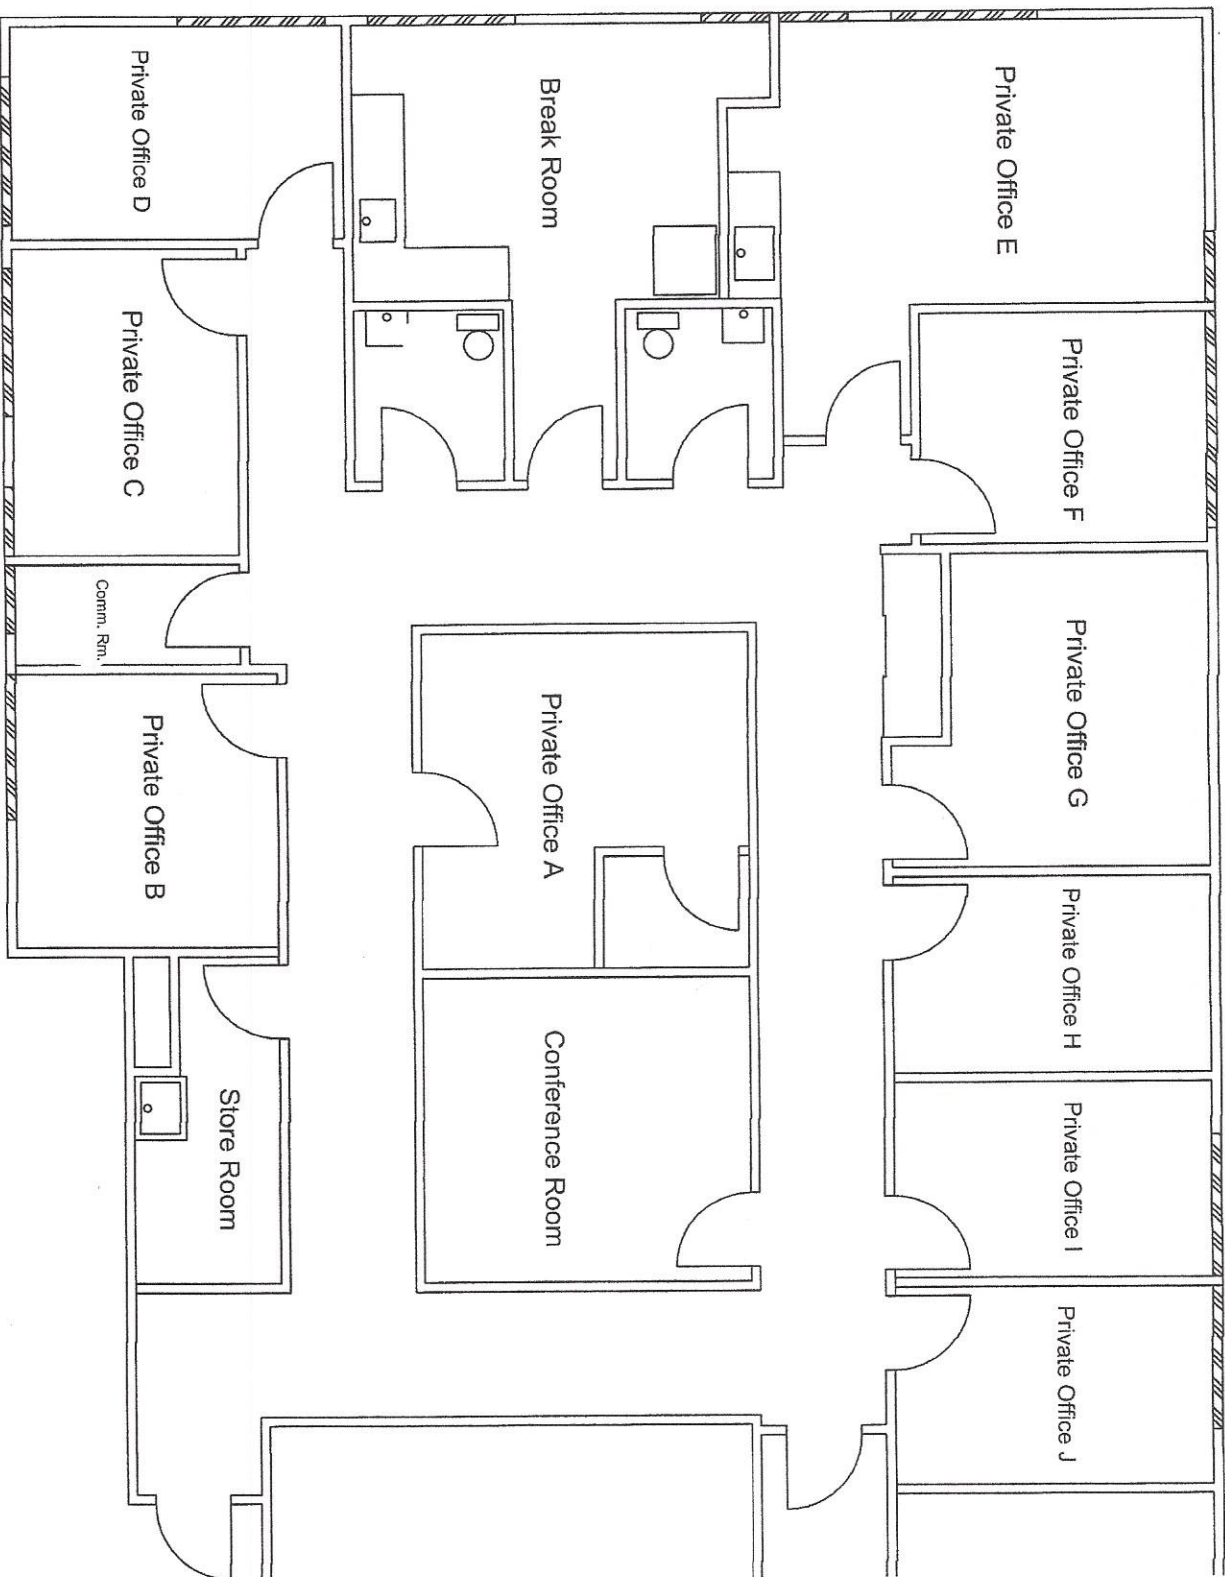

North

Suite 200

Individual offices and shared office suites

960 Rand Rd.

Suites 200 A-J

Des Plaines, IL 60016