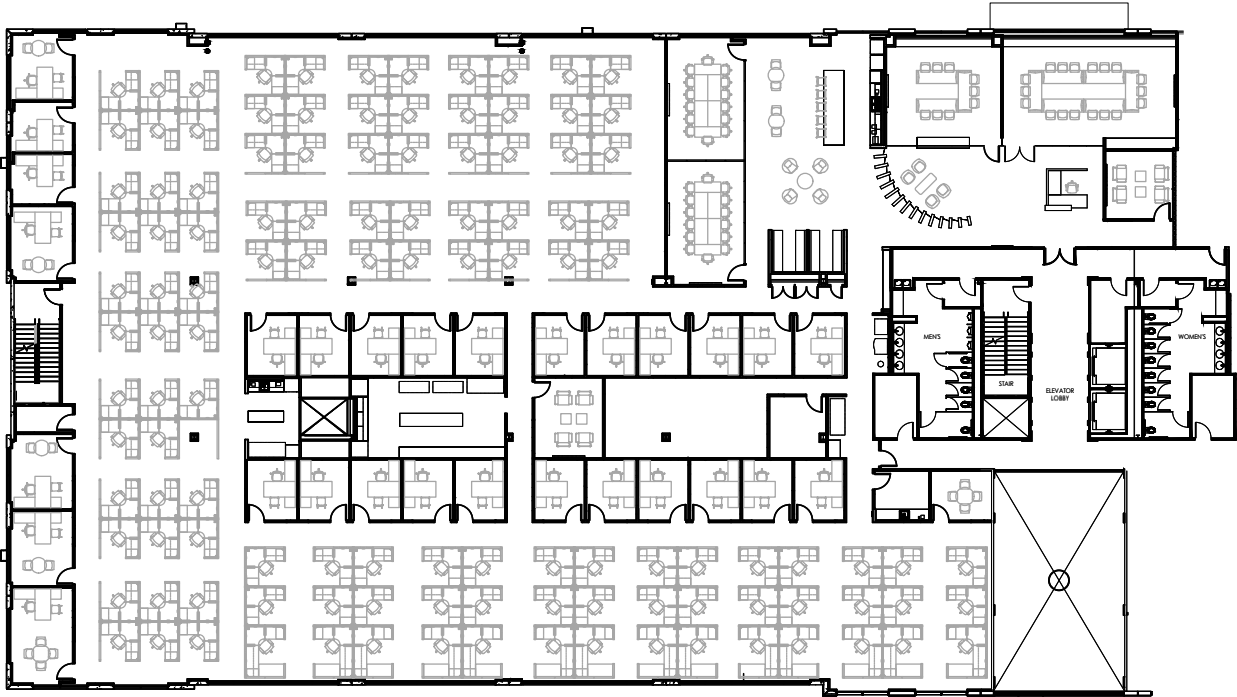

PARK TEN CENTER

16200 Park Row Drive, Houston, TX 77084

2ND FLOOR | SUITE 200 - 25,930 RSF

360°
VIRTUAL TOUR

FOR LEASING INFORMATION // 713.888.4099

CHRISSEY WILSON
chrissy.wilson@jll.com

MATT PRUITT
matt.pruitt@jll.com