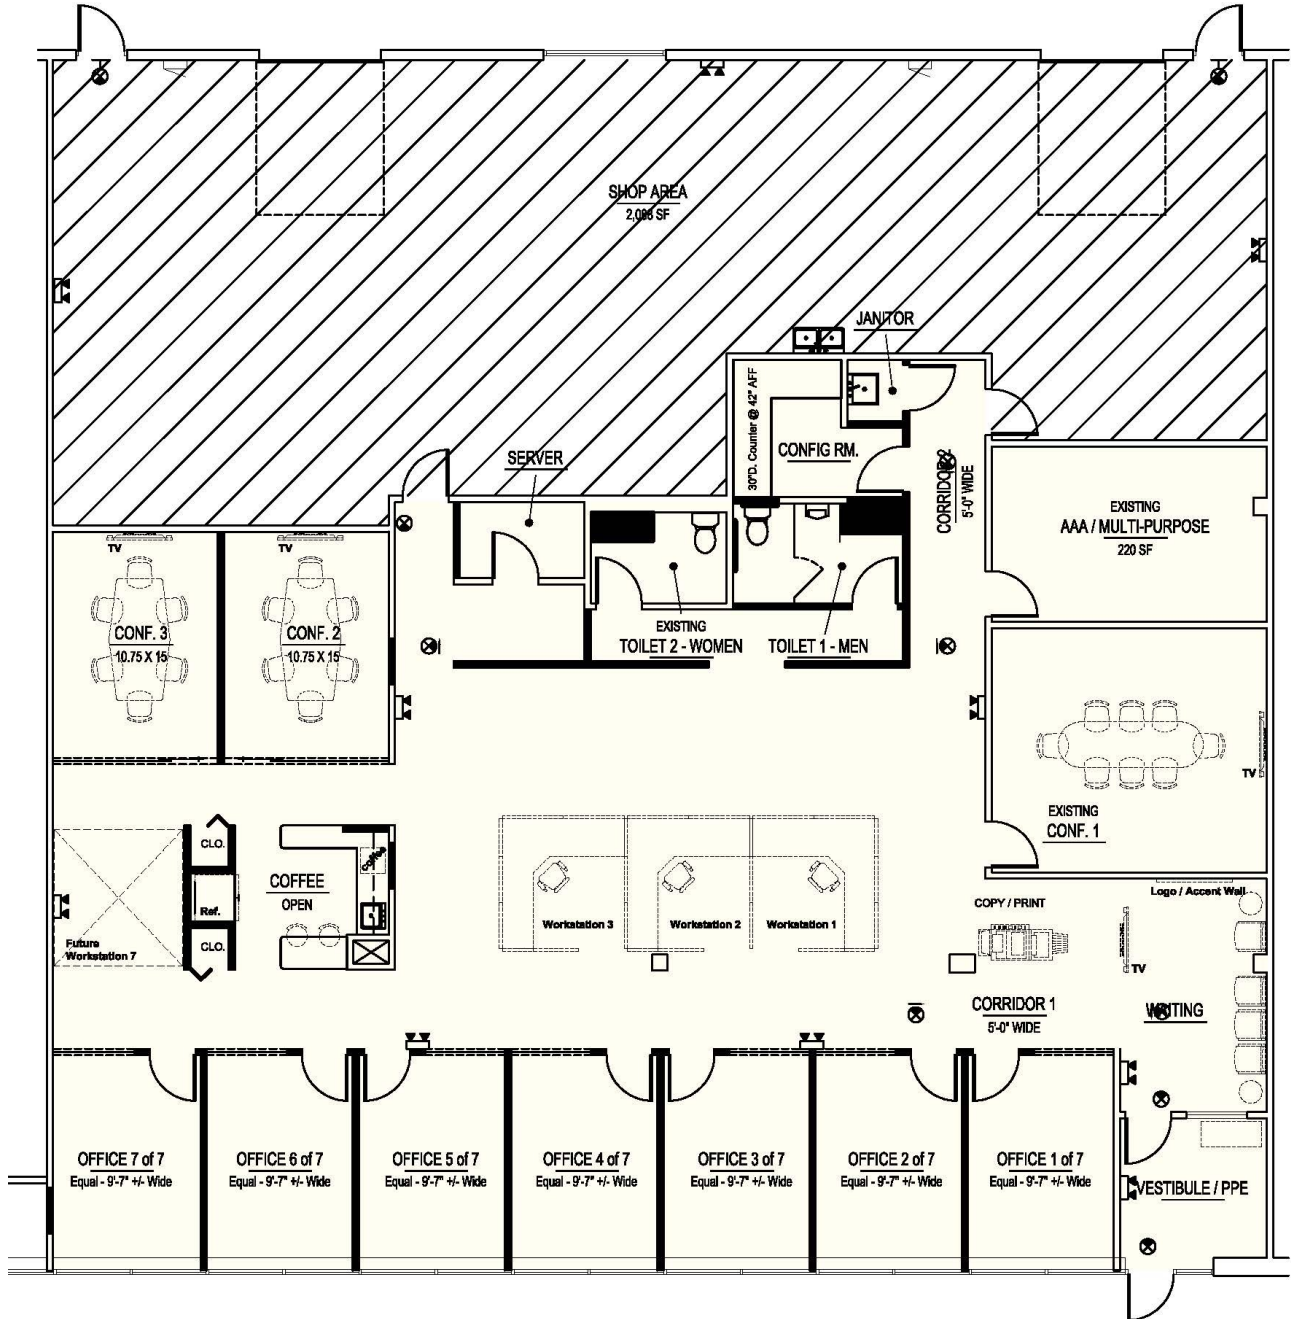

Leased & Managed By:

Location Map

TECHTRON CENTRE
23399 Commerce Drive, Suite B-4
Farmington Hills, MI 48335

6,440 SF AVAILABLE
4,352 SF Office | 2,088 SF Warehouse

www.ari-el.com

29355 Northwestern Hwy., Suite 301, Southfield, MI 48034