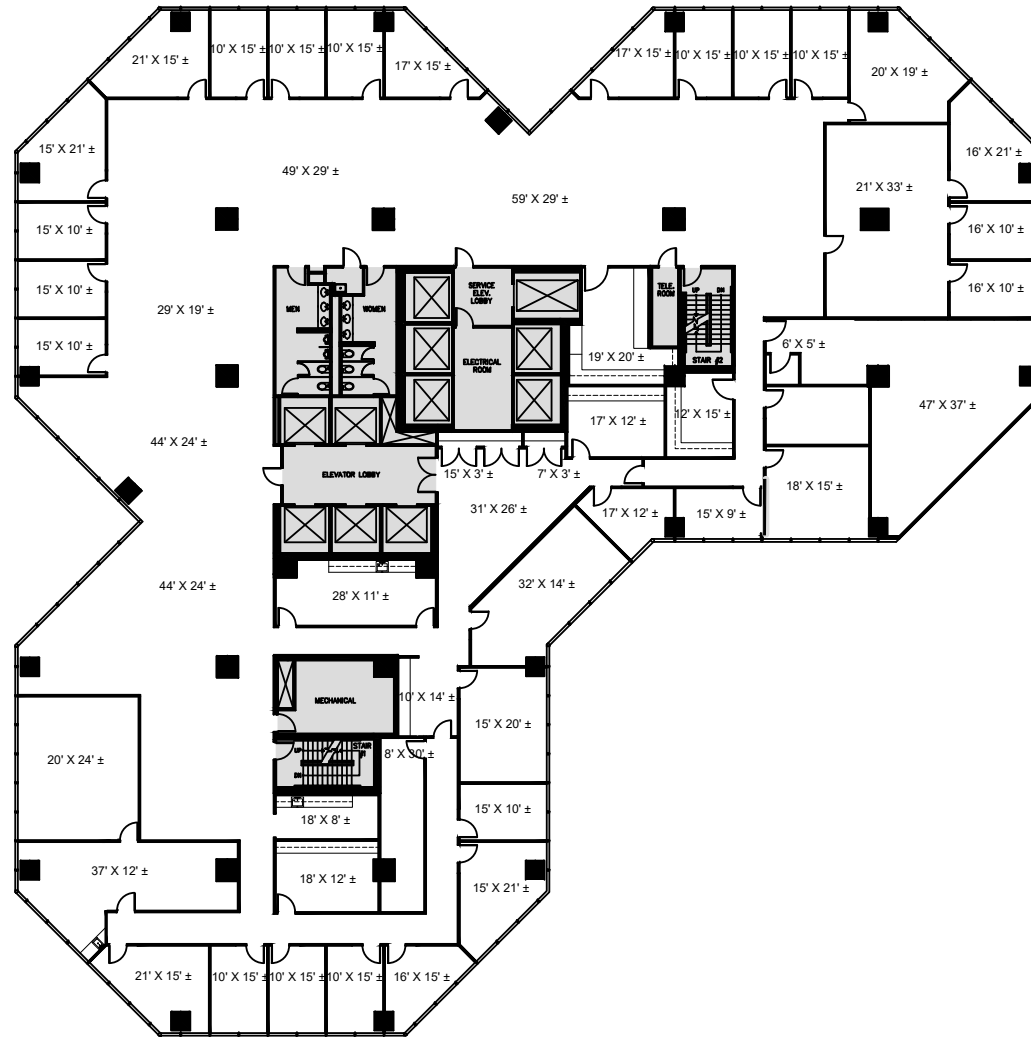

# URBAN TOWERS

222 W LAS COLINAS BLVD.  
IRVING, TX 75038

# URBAN TOWERS

SUITE 500N - 22,172 RSF