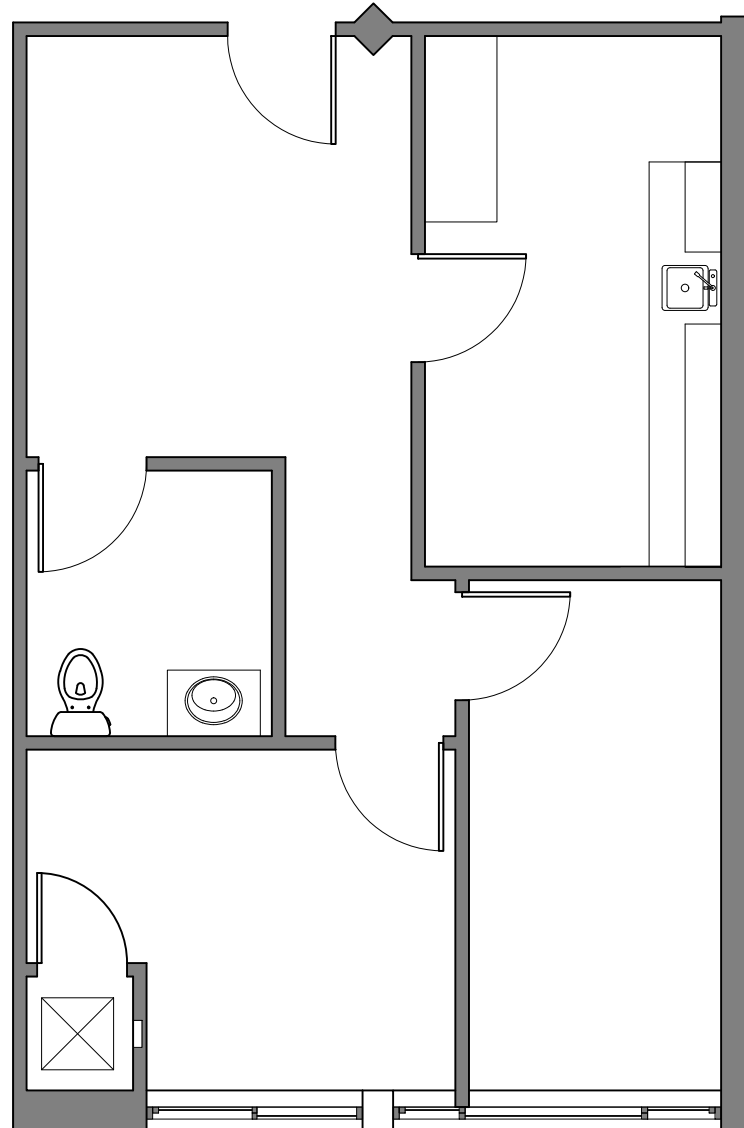

# NAPERVILLE EXECUTIVE COURT

1260 IROQUOIS AVENUE  
NAPERVILLE, IL 60563

**Suite: 308**  
RENTABLE: 720 sq ft

p: 630-778-9400  
[www.stellcoproperties.com](http://www.stellcoproperties.com)