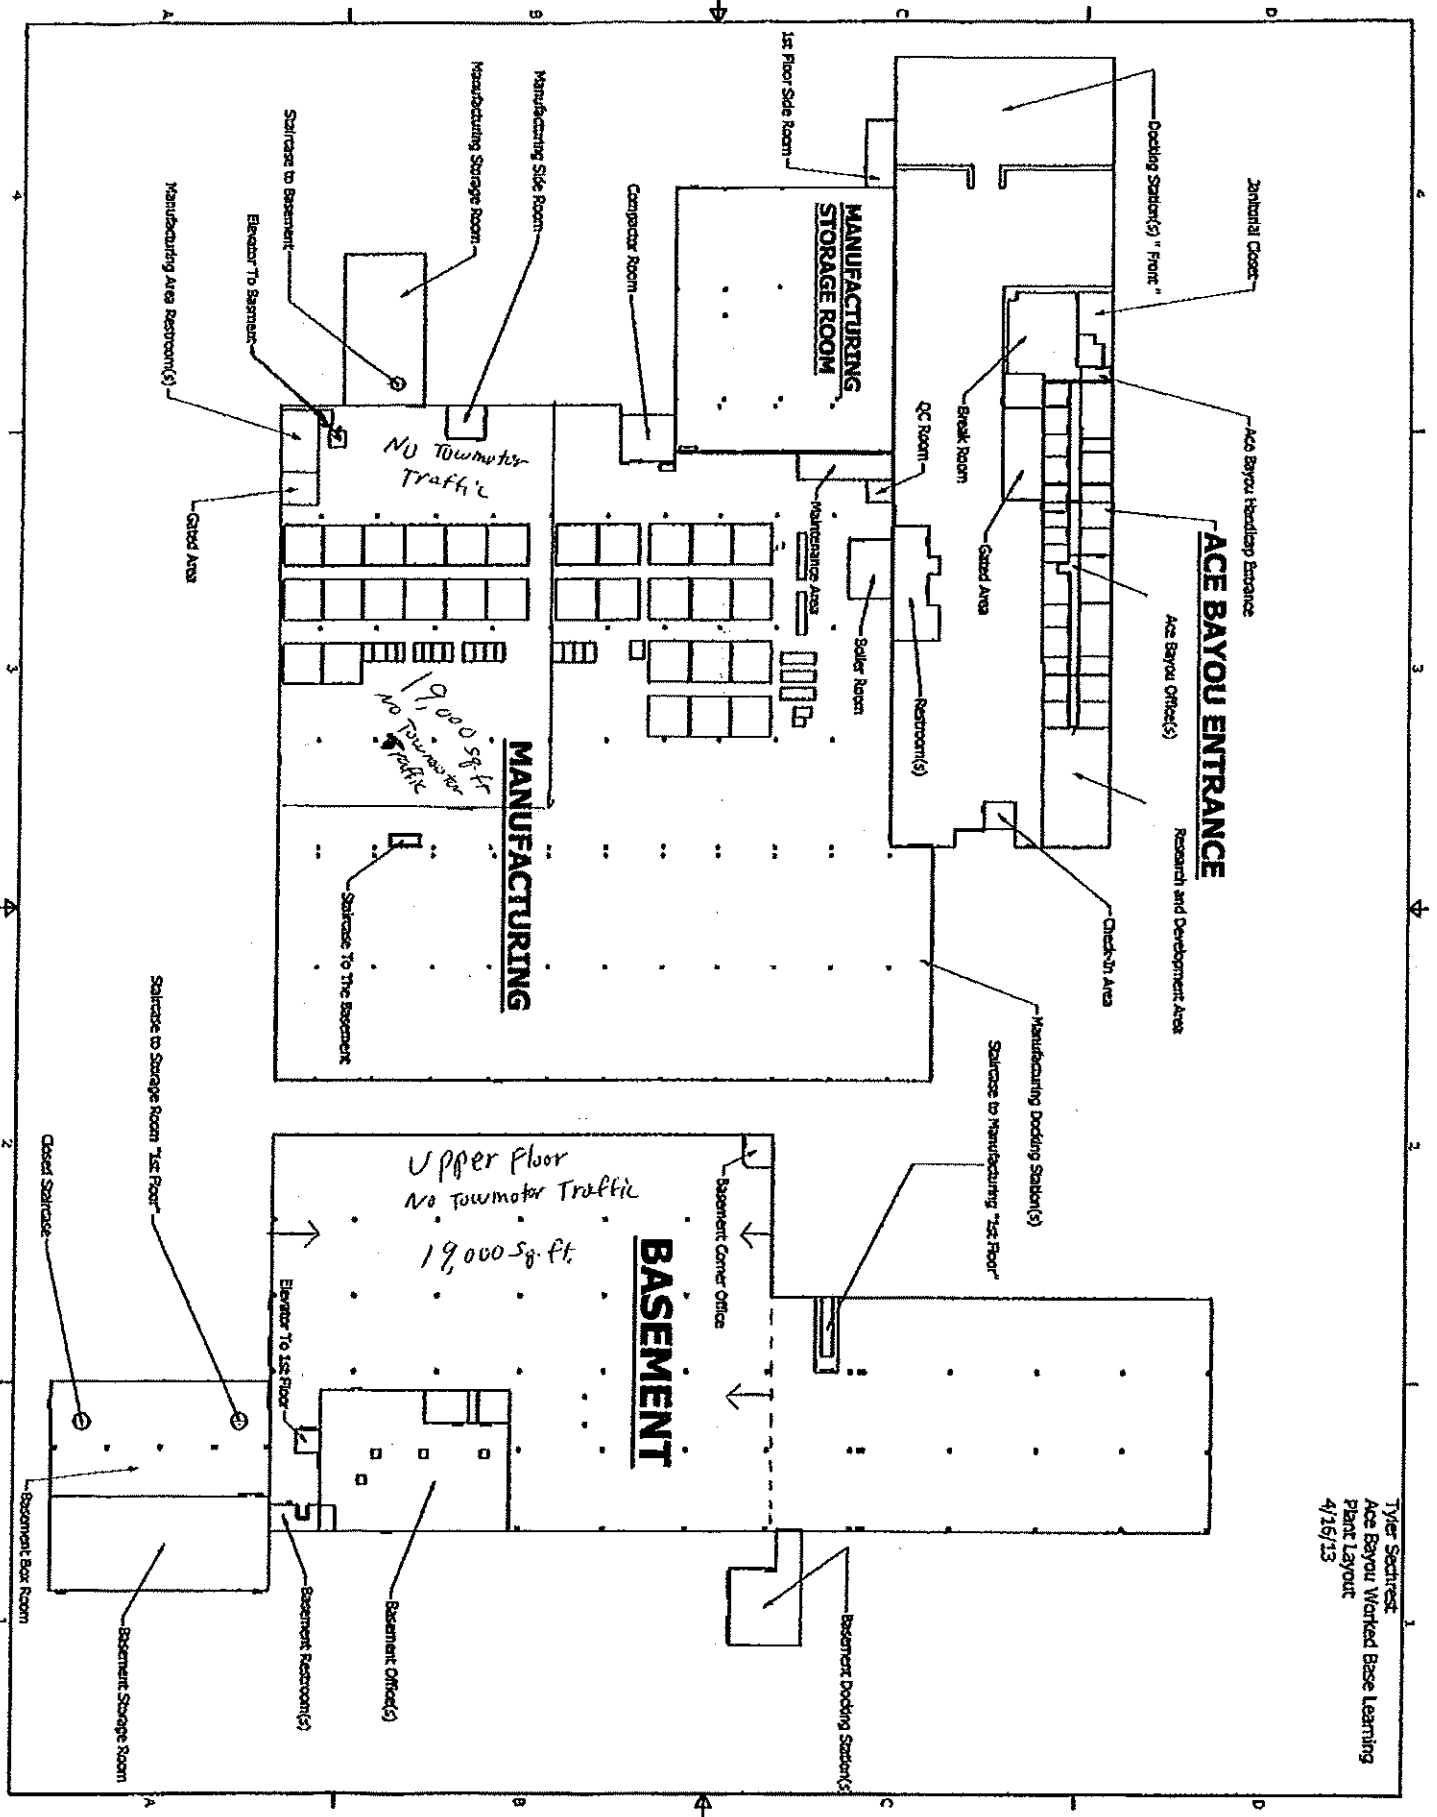

4/5

97'-6 1/2" x 15'

390

13'-0"

30'-6"

178

2484 sq ft

12,672 sq ft

34,726

54,468

27,819 sq ft

2,014 sq ft

296'-1 3/4"

277

134,185 Total sq ft

Ace Bayou Factory Layout "1st Floor - Left / 2nd Floor - Right"  
1040 Higgs Road / Lewisburg, Tennessee 37091  
May 10th, 2013