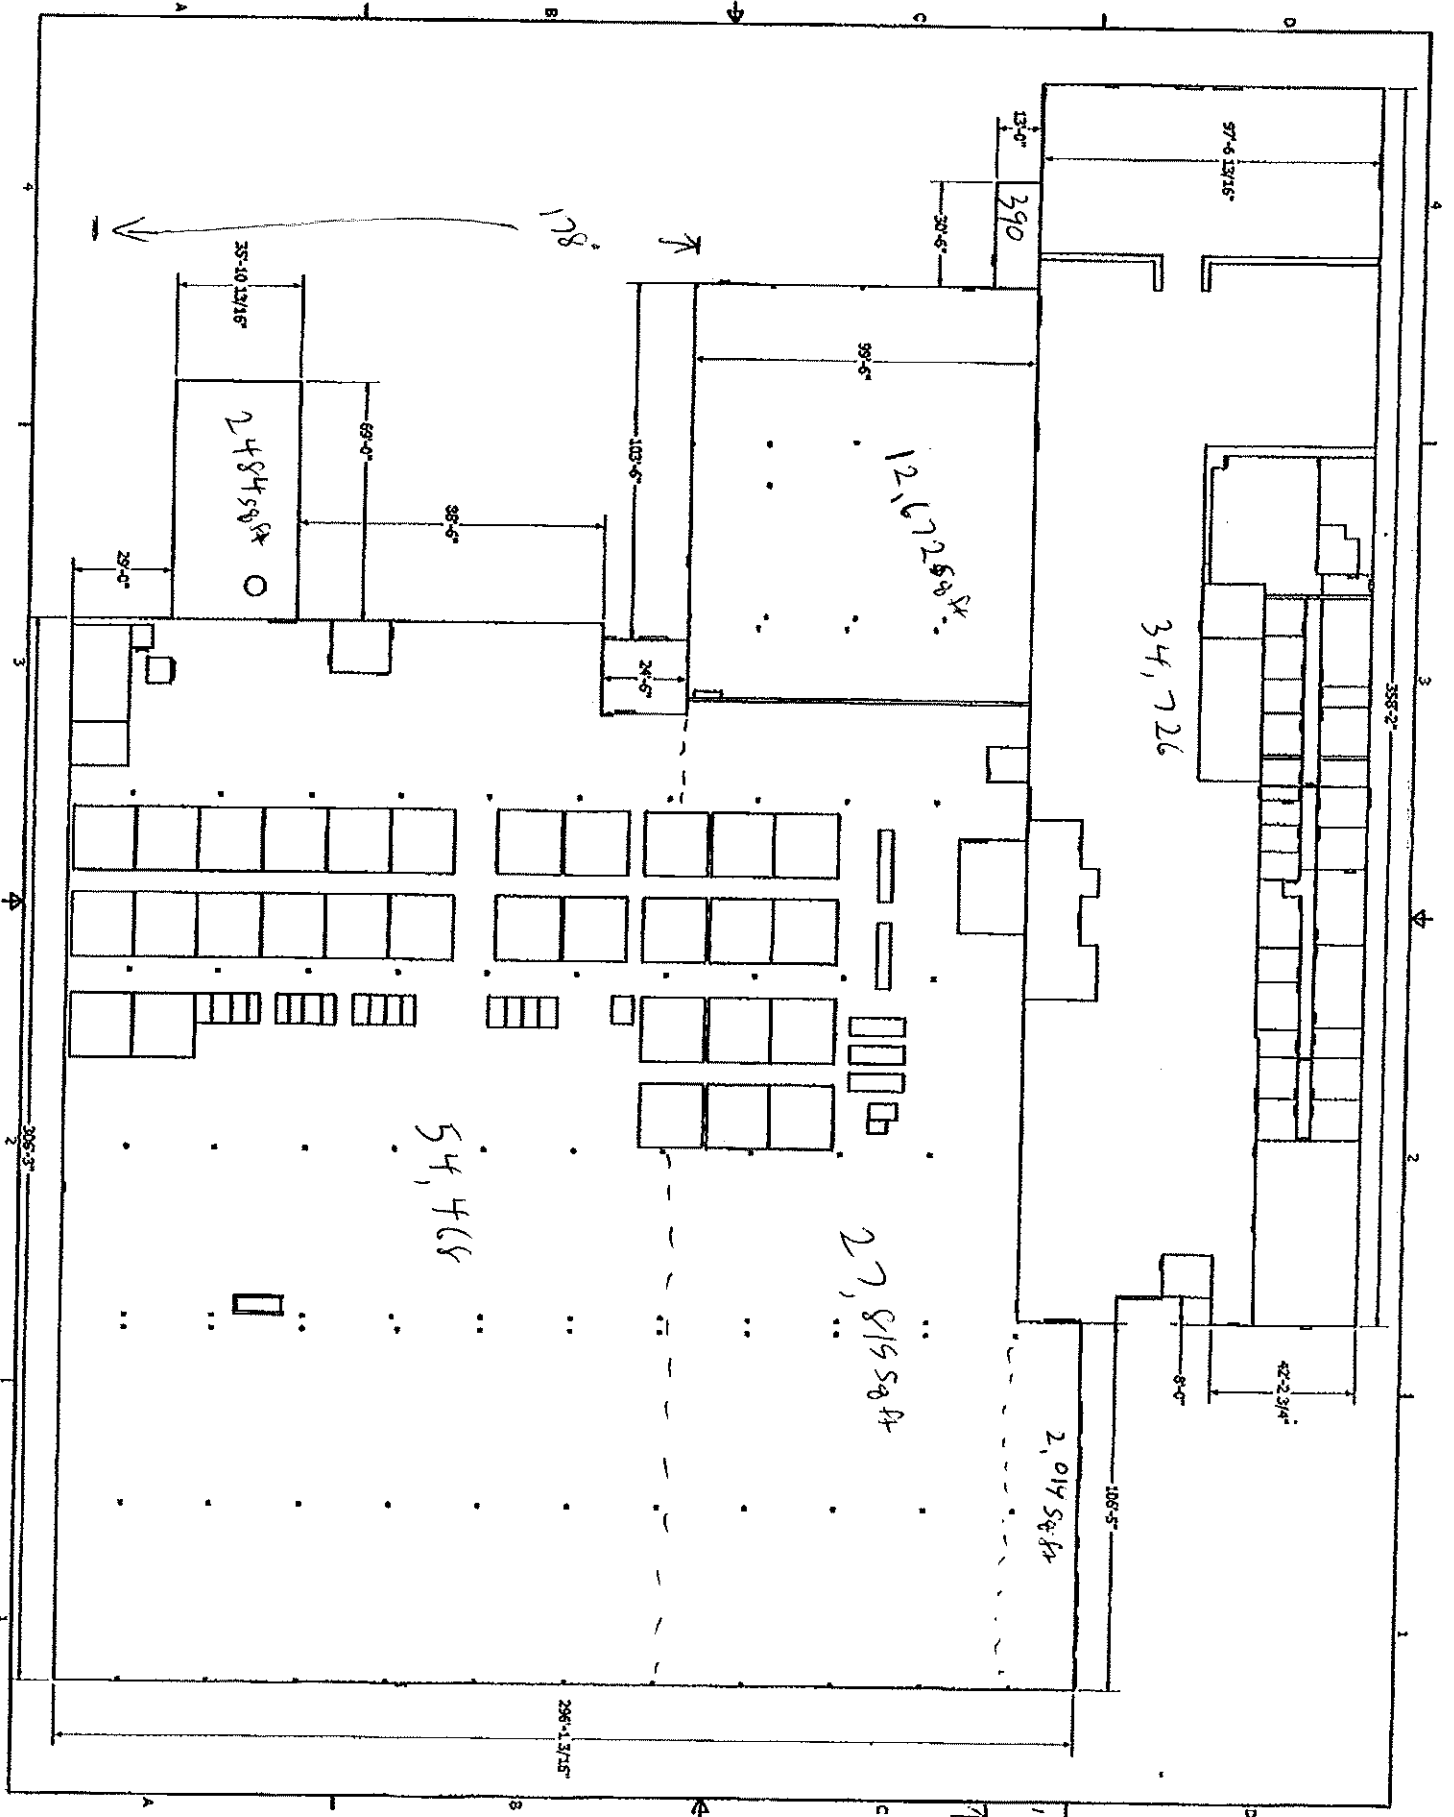

4/5

97'-6 1/2" x 15'

390

13'-0"

30'-6"

178

2484 sq ft

12,672 sq ft

34,726

54,468

27,819 sq ft

2,014 sq ft

296'-1 3/4"

277

134,185 Total sq ft

Ace Bayou Factory Layout "1st Floor - Left / 2nd Floor - Right"  
1040 Higgs Road / Lewisburg, Tennessee 37091  
May 10th, 2013