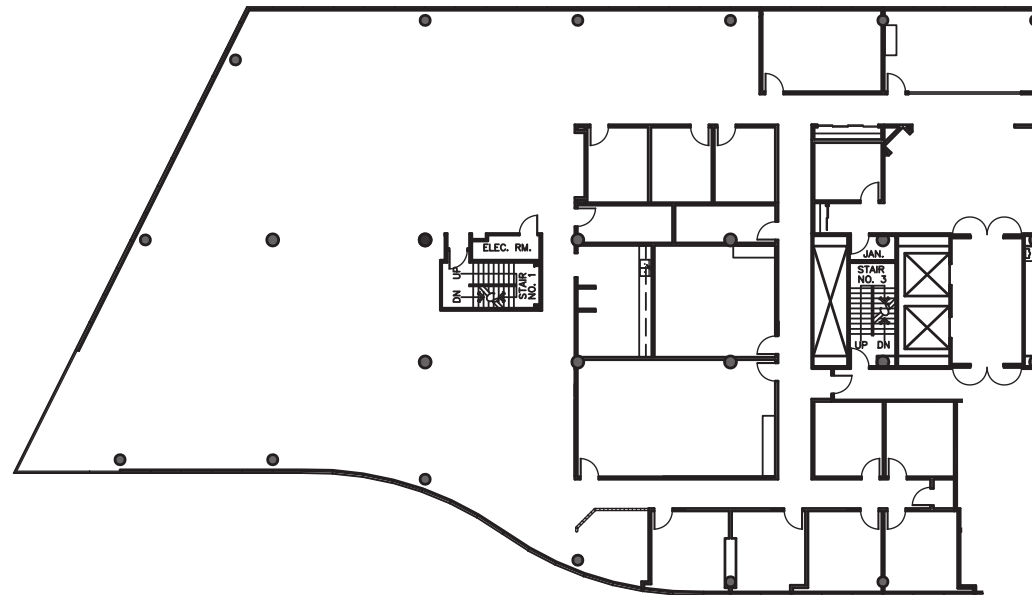

180 INTERSTATE NORTH

Key Plan

SUITE 500

13,296 RSF