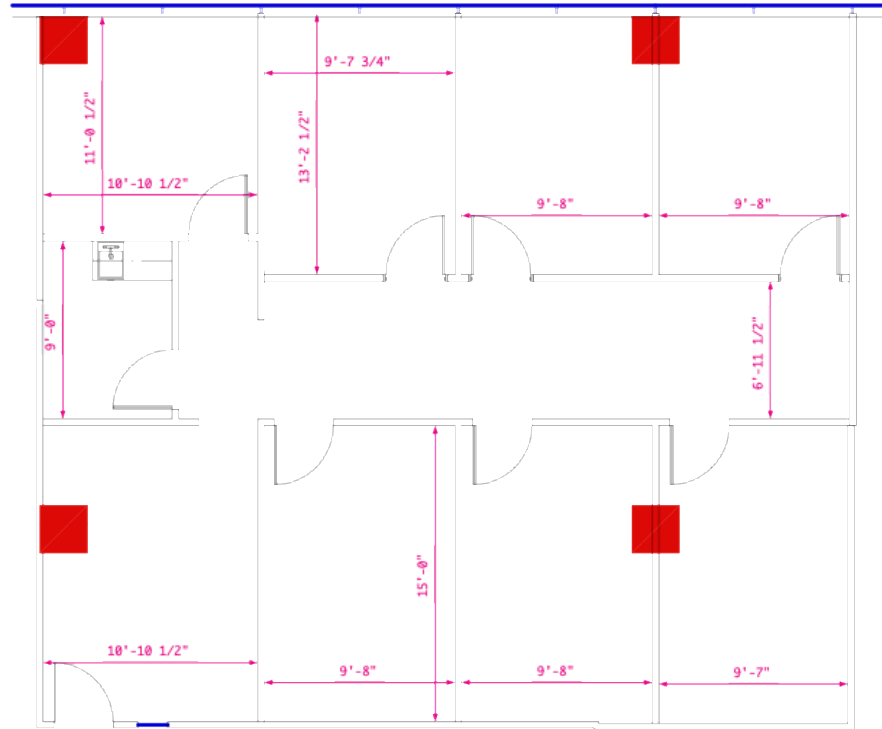

SUITE 250

1,762 sq. ft. available for lease
14114 N. Dallas Parkway – Suite 250

For Leasing Information Contact:
Lily Good
Good Signature Management
(214) 752-0205
Leasing@goodsignature.com
www.goodsignature.com