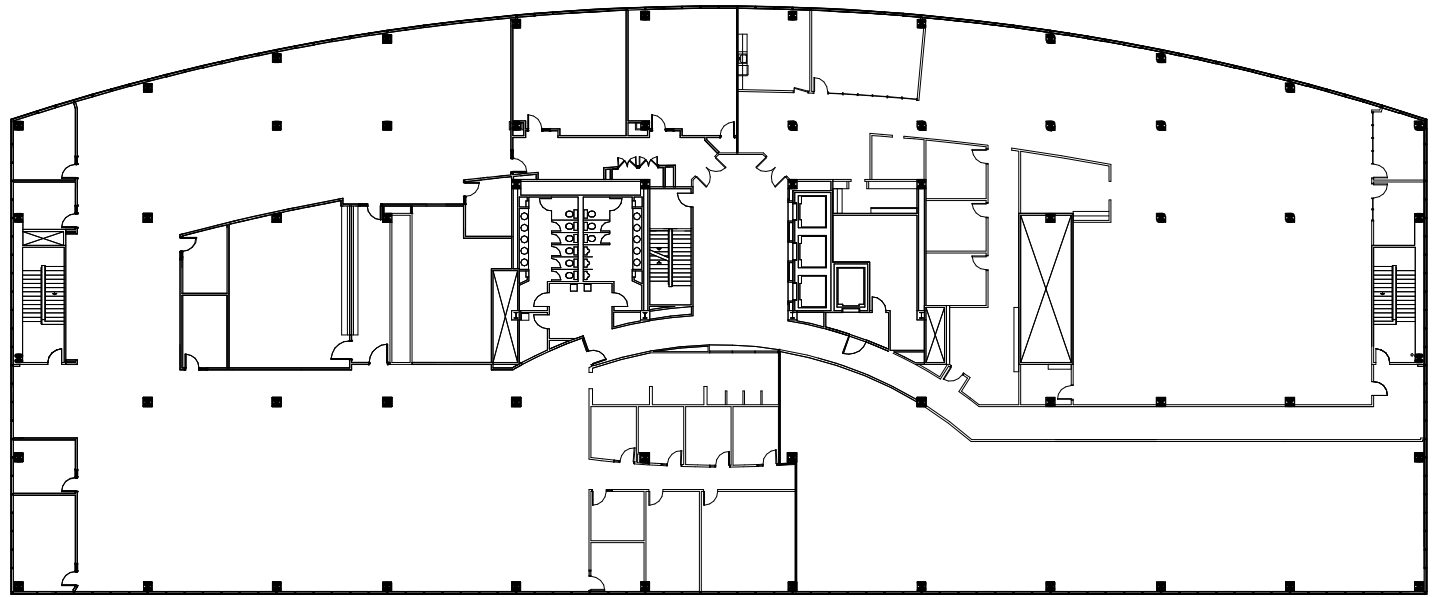

LAKEFRONT

AT KEYSTONE

 <p>CARSON DESIGN ASSOCIATES</p>	<p>LEASED BY:</p> 	<p>Suite 500 Lakefront 4 - Fifth Floor 9229 Delegates Row Indianapolis, IN 46240</p>	<p>Available for Lease</p>	<p>8 21 2025 NOT TO SCALE 34,669 RSF COPYRIGHT 2025</p>
--	---	--	---------------------------------------	--