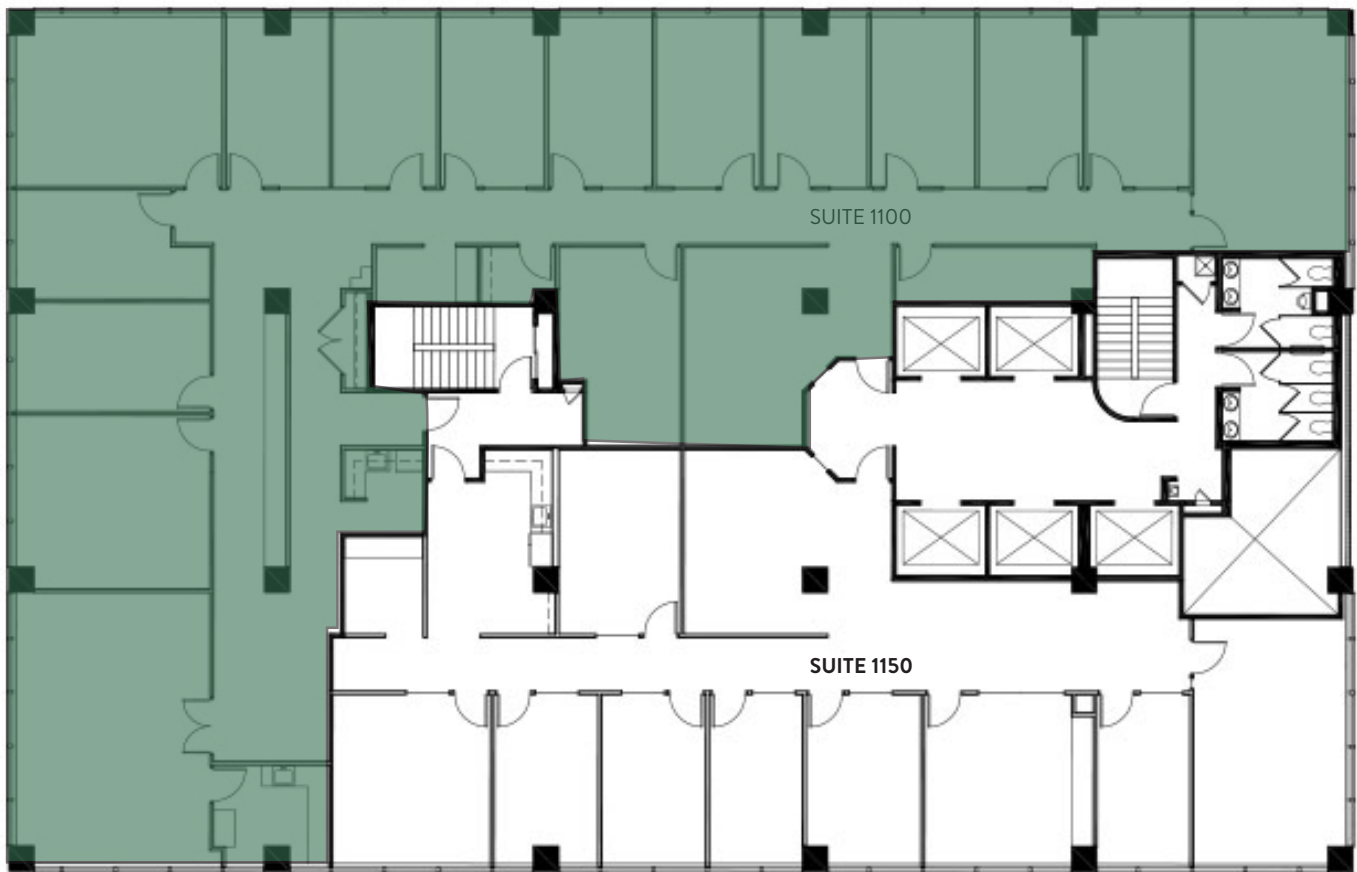

475 SEVENTEENTH STREET

FOR LEASE

SUITE 1150 | 3,534 SF

For Leasing Information, Contact:

Peter Thomas

303.324.0677
pthomas@lpc.com

Andrew Piepgras

303.226.8209
apiepgras@lpc.com