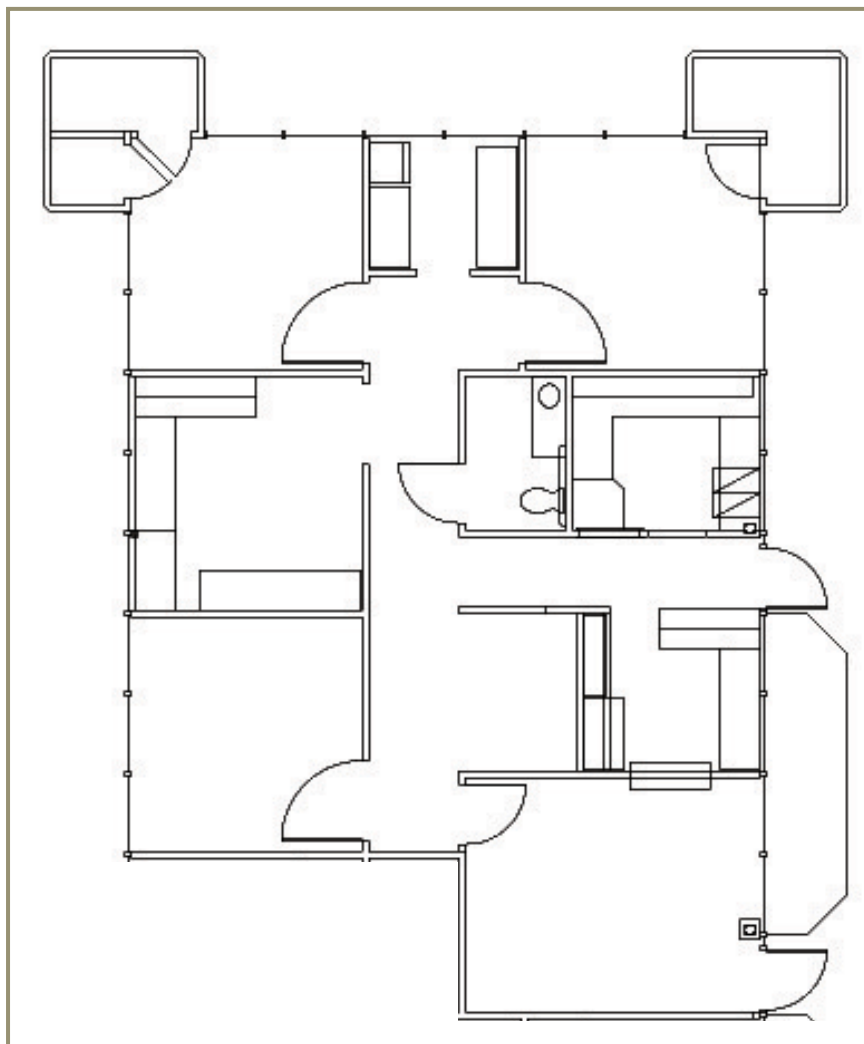

CHASE BUILDING ON LEE TREVINO

1533 LEE TREVINO, SUITE C1, EL PASO-EAST

**IMMEDIATELY
AVAILABLE FOR LEASE
APPROX. 1,369 RSF
PROFESSIONAL OFFICE**

CLASS A OFFICE SPACE

- Large Private Suite with Reception Area and Multiple Offices/Exam Rooms
- Ideal for Medical/Dental Practice
- Large Windows with Great Views
- Located off Main Bank Building with Private Exterior Entrance
- Private Restroom
- Suite Signage Available