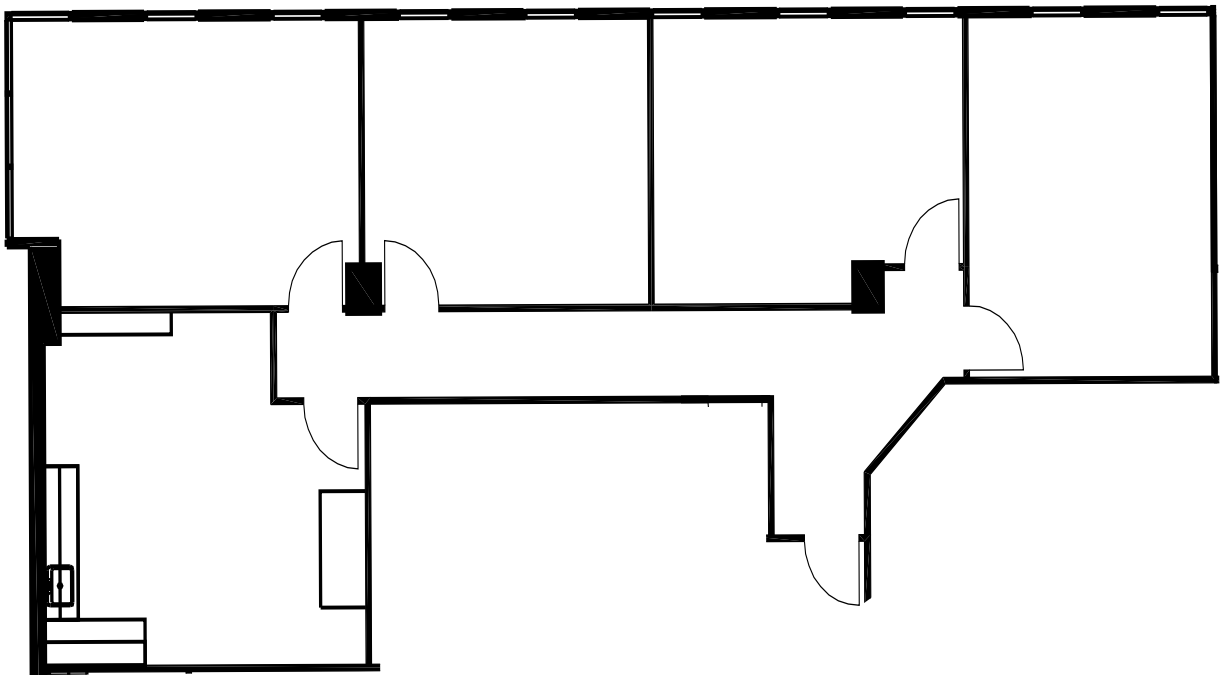

TOWER
COLORADO

Suite 203
1,710 RSF

W. RYAN STOUT
303.813.6448
ryan.stout@cushwake.com

NATHAN J. BRADLEY
303.813.6444
nate.bradley@cushwake.com

ZACHARY T. WILLIAMS
303.813.6474
zach.williams@cushwake.com