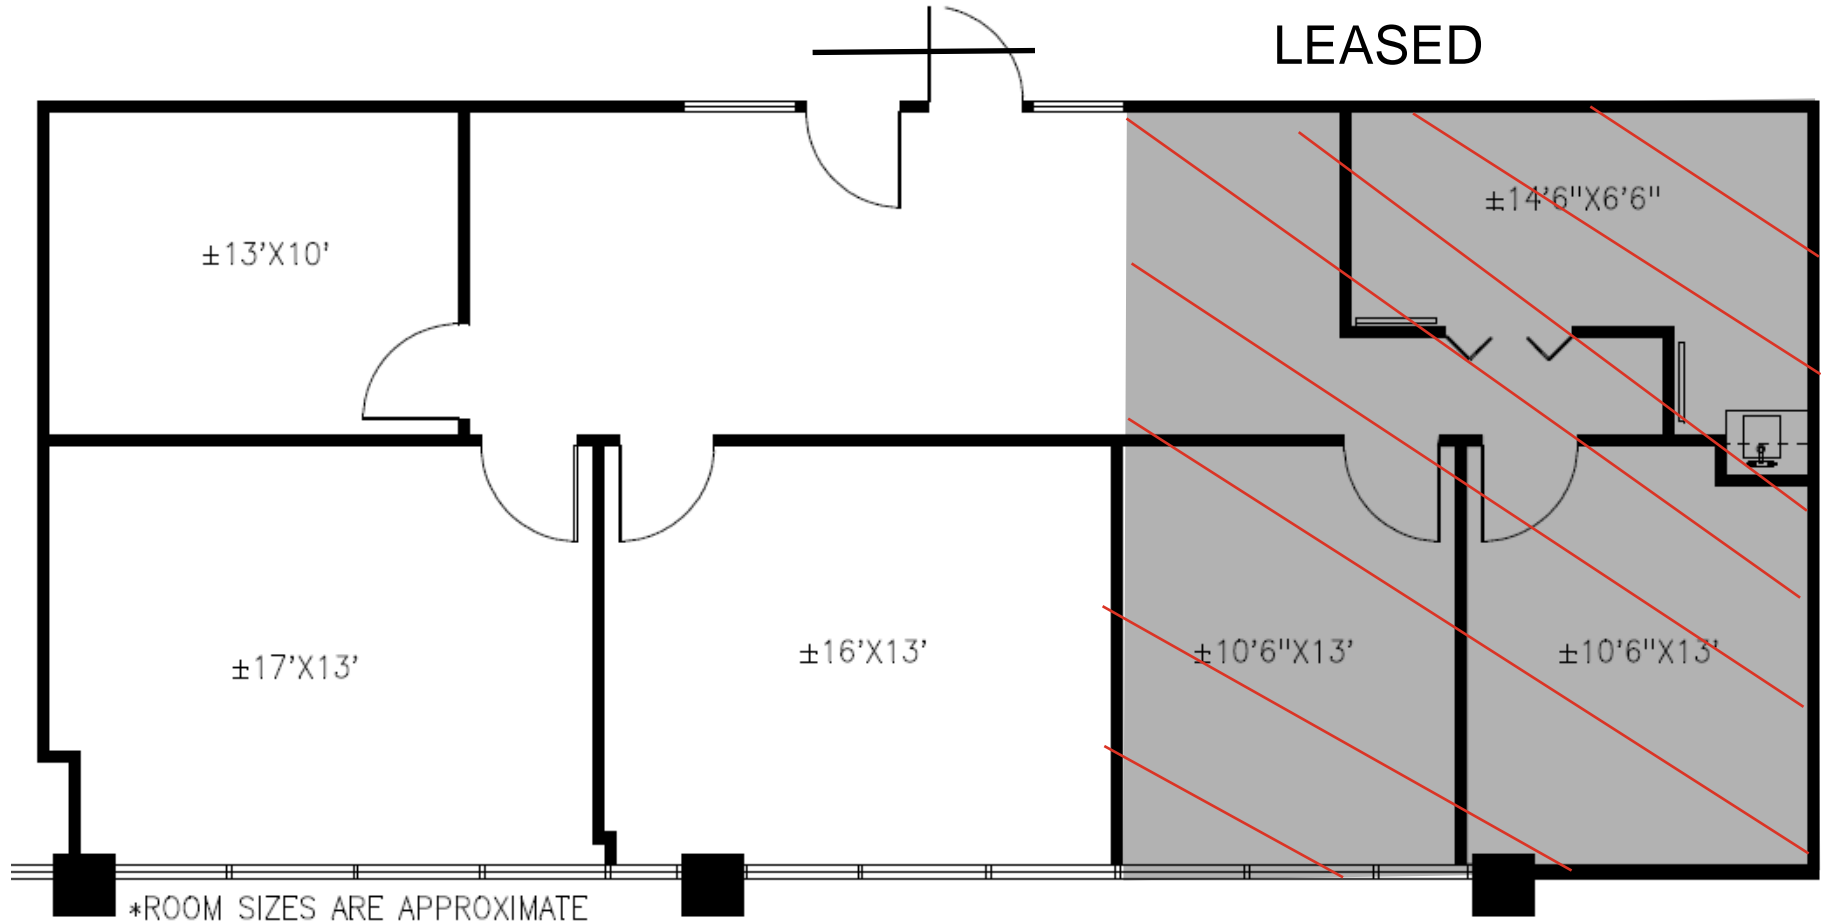

CENTRAL SQUARE | 10830 N CENTRAL EXPY DALLAS, TEXAS

AVAILABLE

SUITE 135 | 955 RSF AVAILABLE

LEASED

FOR MORE INFORMATION, PLEASE CONTACT:

LINDSAY WOLCOTT BROWN | 214.538.6224

Vice President

Lindsay.Wolcott@foundrycommercial.com