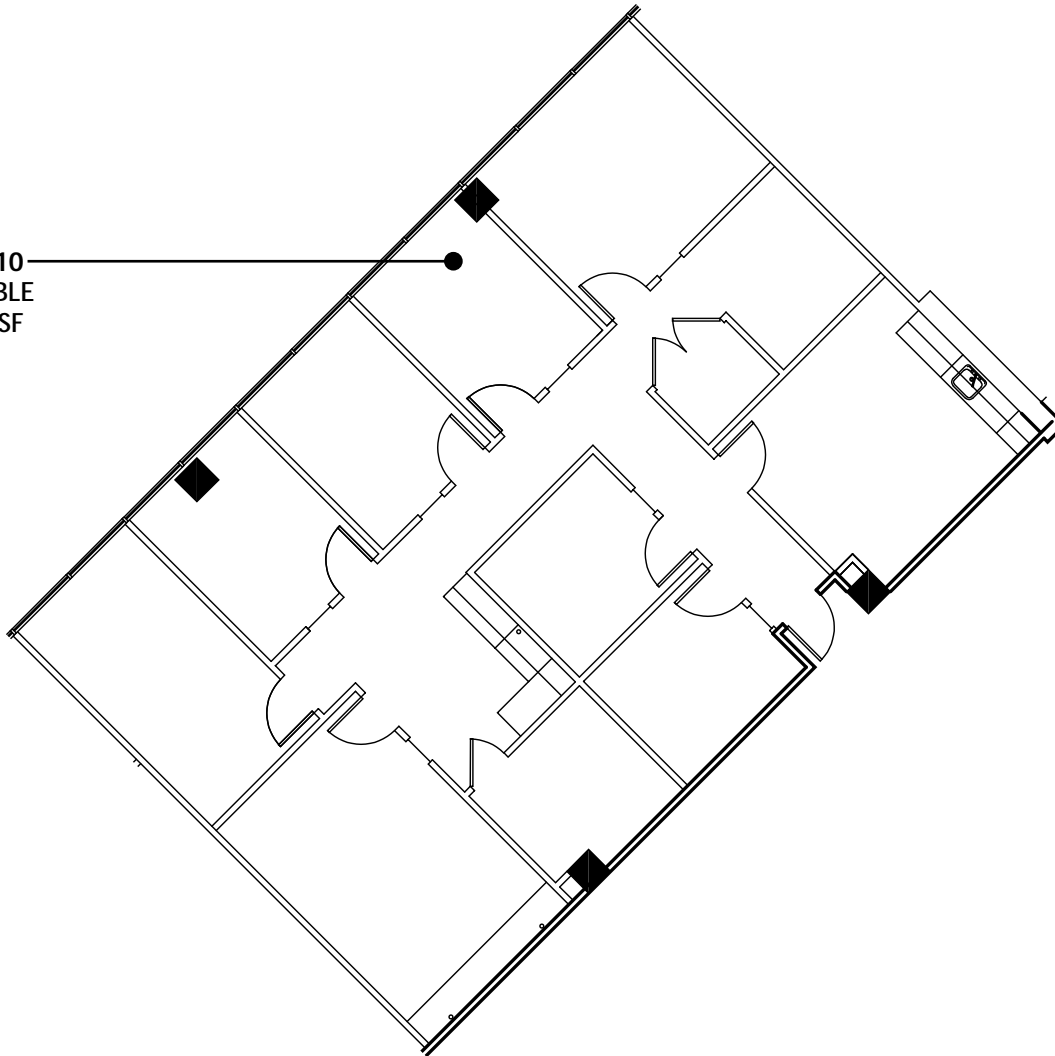

Piedmont

CENTER

3525 Piedmont Road NE

SUITE 310
AVAILABLE
2,408 RSF

KEY PLAN

8

SUITE 310
2,408 RSF

Owned by