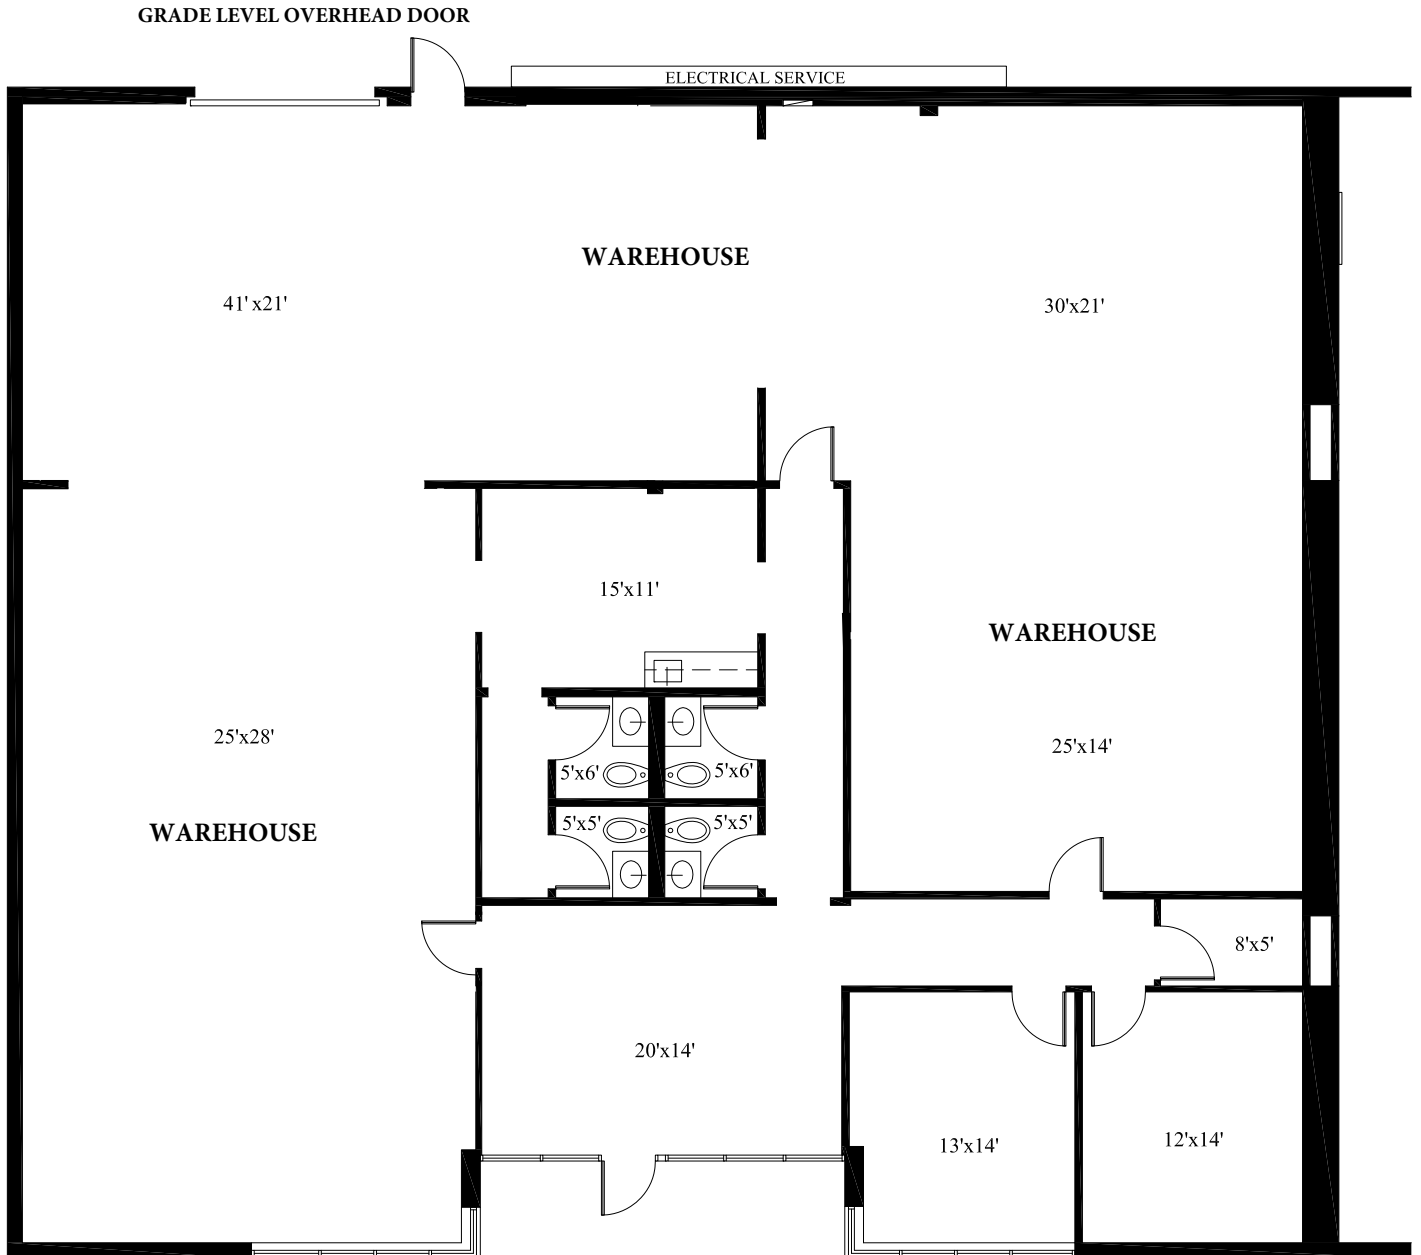

# Floorplans

Commerce Park - 8416 Sterling Street • Irving, TX • Suite 100 - 4,749 sf

Kyle Espie  
972.776.7070  
kespie@bradford.com

Justin Greenwood  
817.587.8464  
jgreenwood@bradford.com

1ST FLOOR