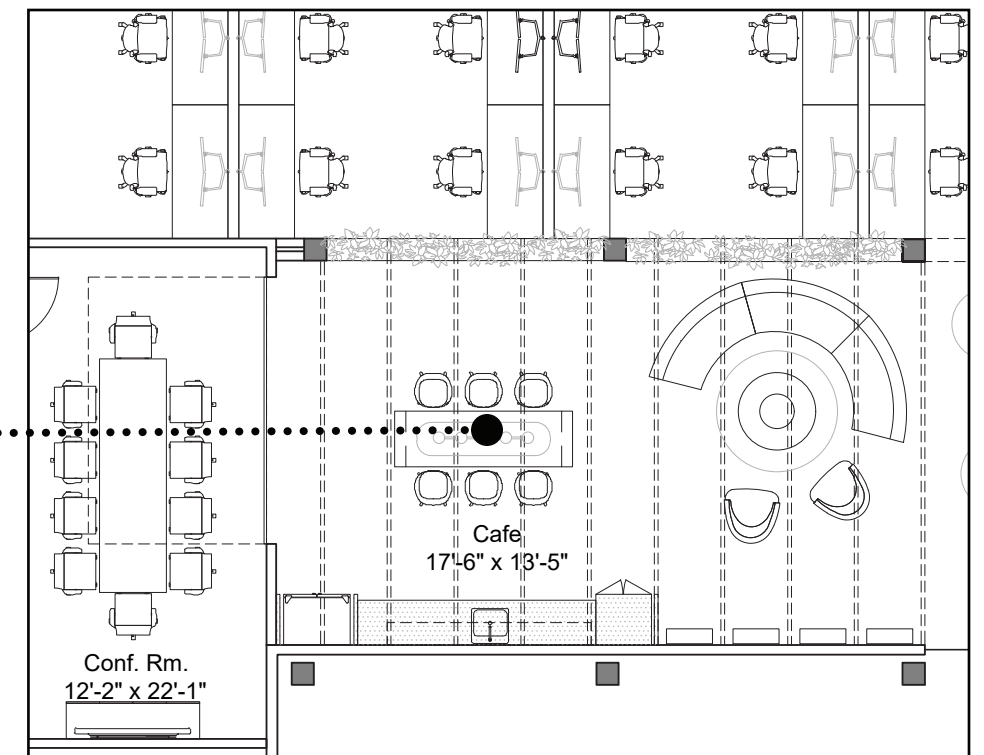

SPEC SUITE 250  
130 S JEFFERSON

---

CONCEPT DESIGN

TRELLIS INSPIRATION

LIGHTING FEATURE

CAFE FEATURE

CONCEPT DESIGN

OPT. A - FRAMEWORK WITH SHELVING AND GREENERY / ARTWORK