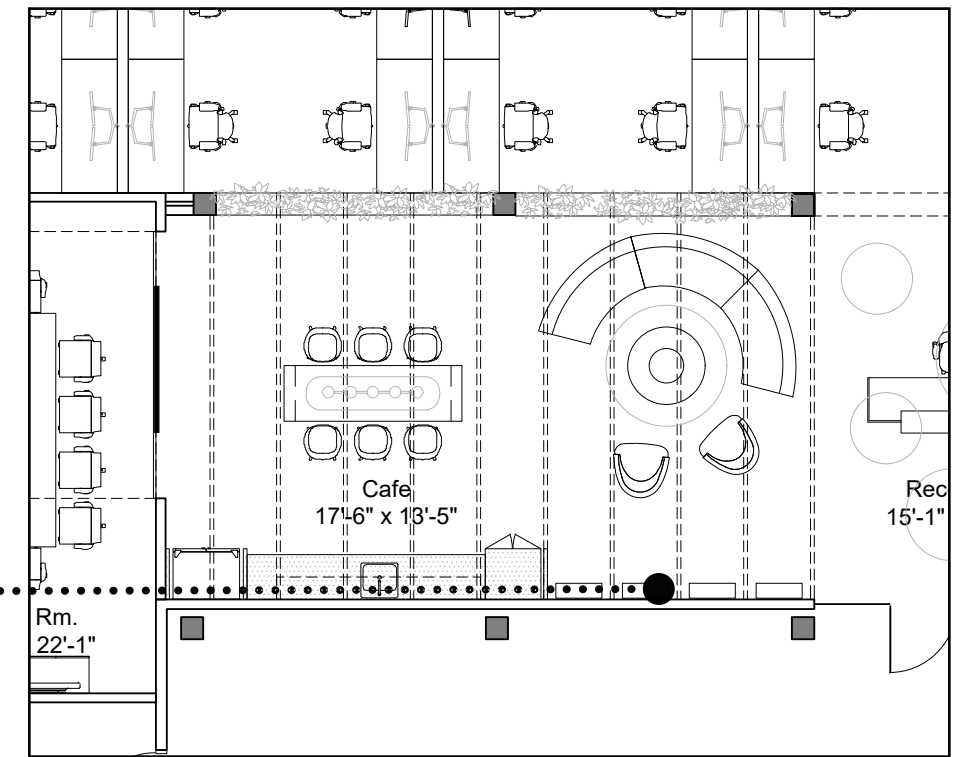

SPEC SUITE 250  
130 S JEFFERSON

---

CONCEPT DESIGN

TRELLIS INSPIRATION

LIGHTING FEATURE

CAFE FEATURE

CONCEPT DESIGN

OPT. A - FRAMEWORK WITH SHELVING AND GREENERY / ARTWORK