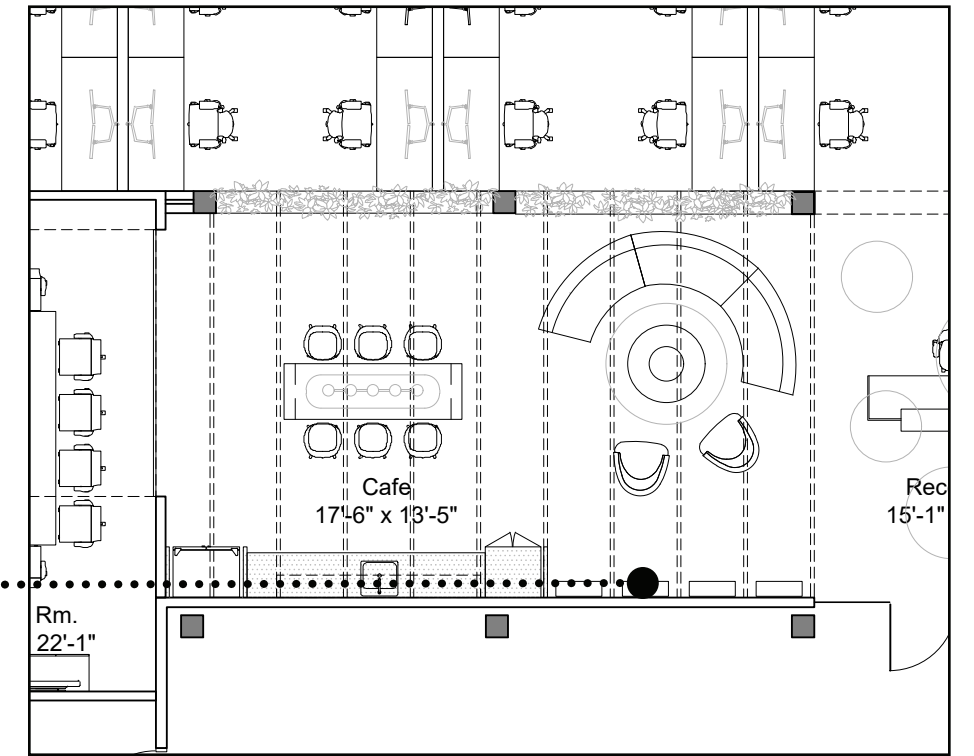

SPEC SUITE 250  
130 S JEFFERSON

---

CONCEPT DESIGN

TRELLIS INSPIRATION

LIGHTING FEATURE

CAFE FEATURE

CONCEPT DESIGN

OPT. A - FRAMEWORK WITH SHELVING AND GREENERY / ARTWORK