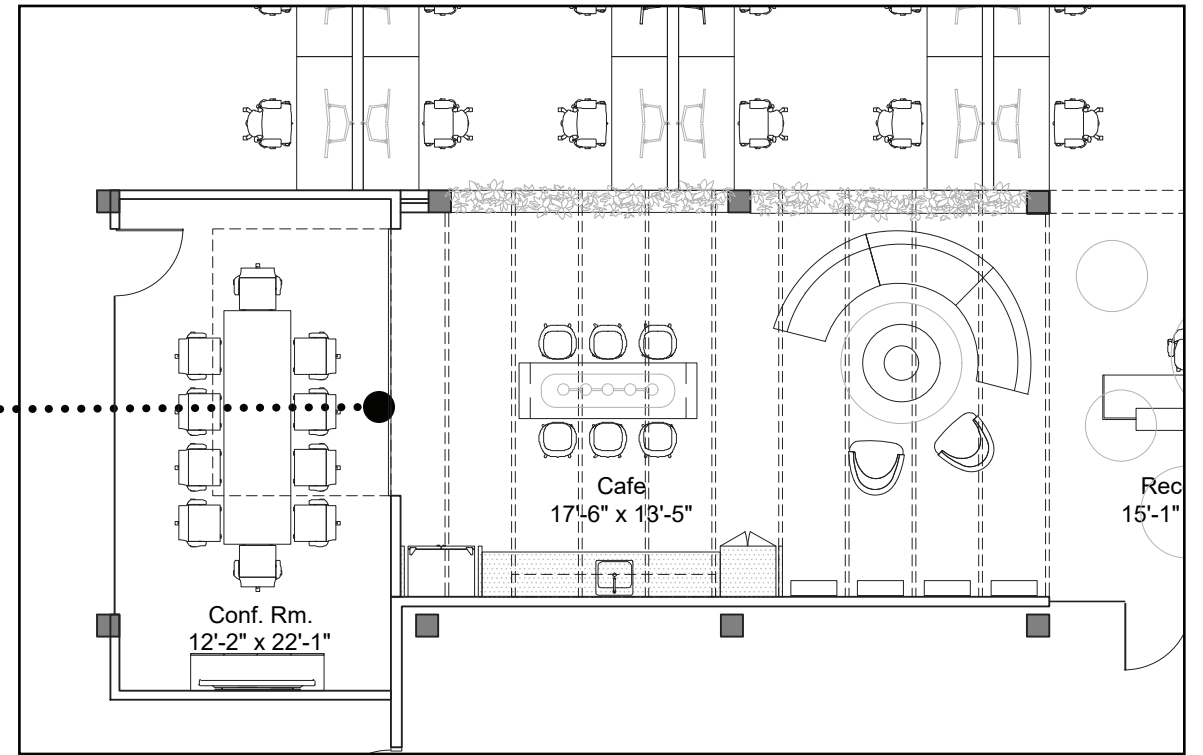

CONCEPT DESIGN