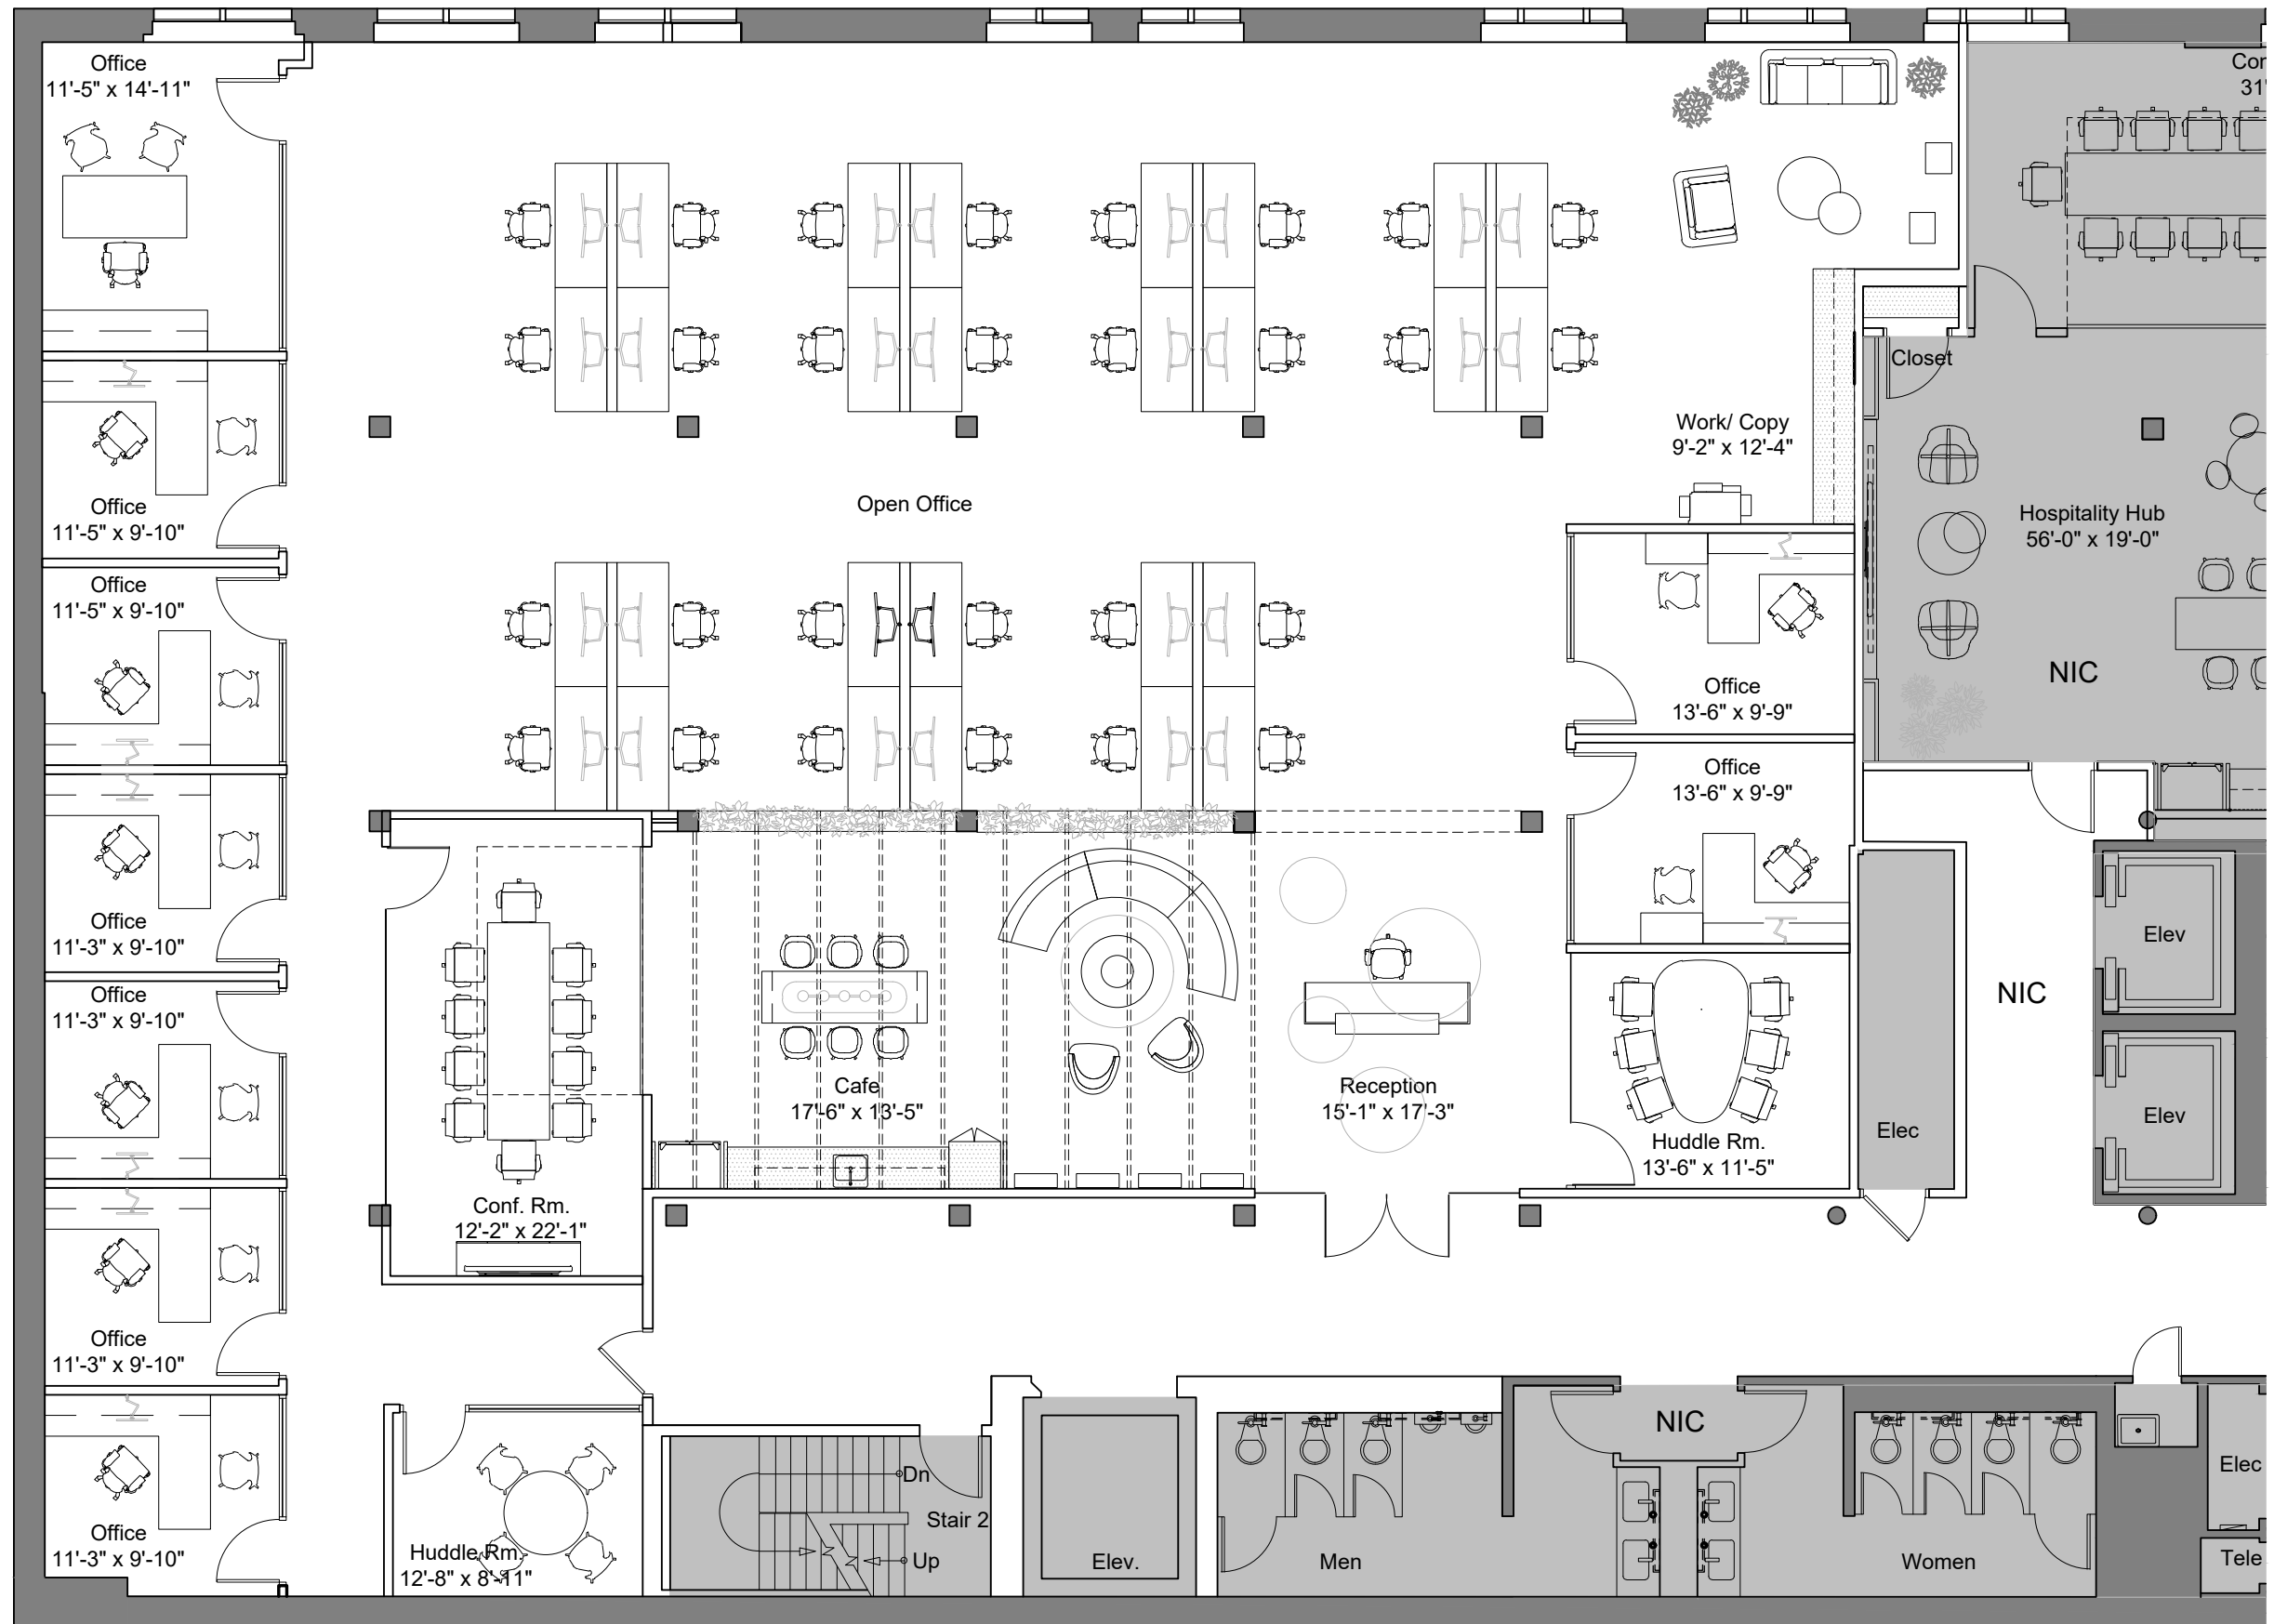

SPEC SUITE 250  
130 S JEFFERSON

---

CONCEPT DESIGN

TRELLIS INSPIRATION

LIGHTING FEATURE

CAFE FEATURE

CONCEPT DESIGN

OPT. A - FRAMEWORK WITH SHELVING AND GREENERY / ARTWORK