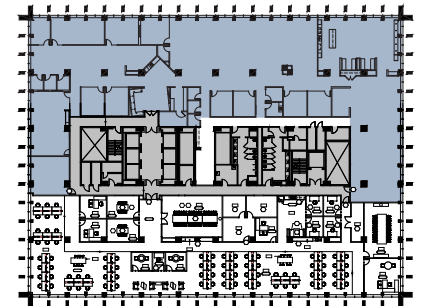

SUITE 800

17,674 RSF

KEY PLAN

PETER MCGUONE | 404.962.8637 | PETER.MCGUONE@STREAMREALTY.COM

MADISON MCCLELLAN | 404.962.8656 | MADISON.MCCLELLAN@STREAMREALTY.COM

LAUREN SLAPPEY | 404.962.8639 | LAUREN.SLAPPEY@STREAMREALTY.COM