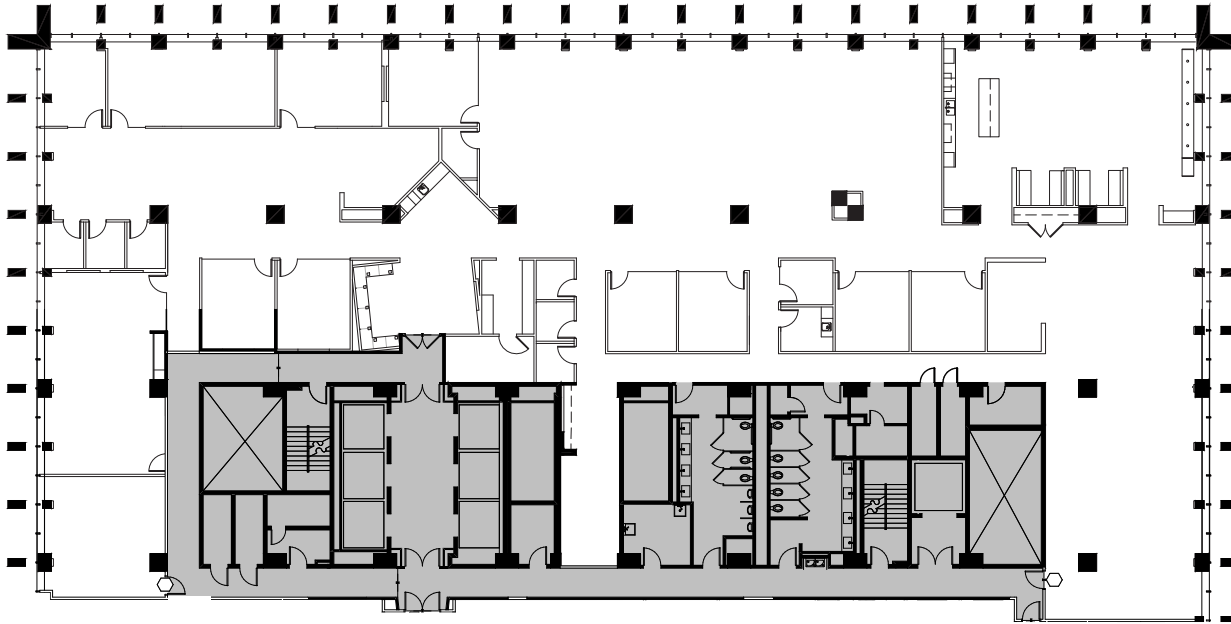

SUITE 800

17,674 RSF

KEY PLAN

PETER MCGUONE | 404.962.8637 | PETER.MCGUONE@STREAMREALTY.COM

MADISON MCCLELLAN | 404.962.8656 | MADISON.MCCLELLAN@STREAMREALTY.COM

LAUREN SLAPPEY | 404.962.8639 | LAUREN.SLAPPEY@STREAMREALTY.COM