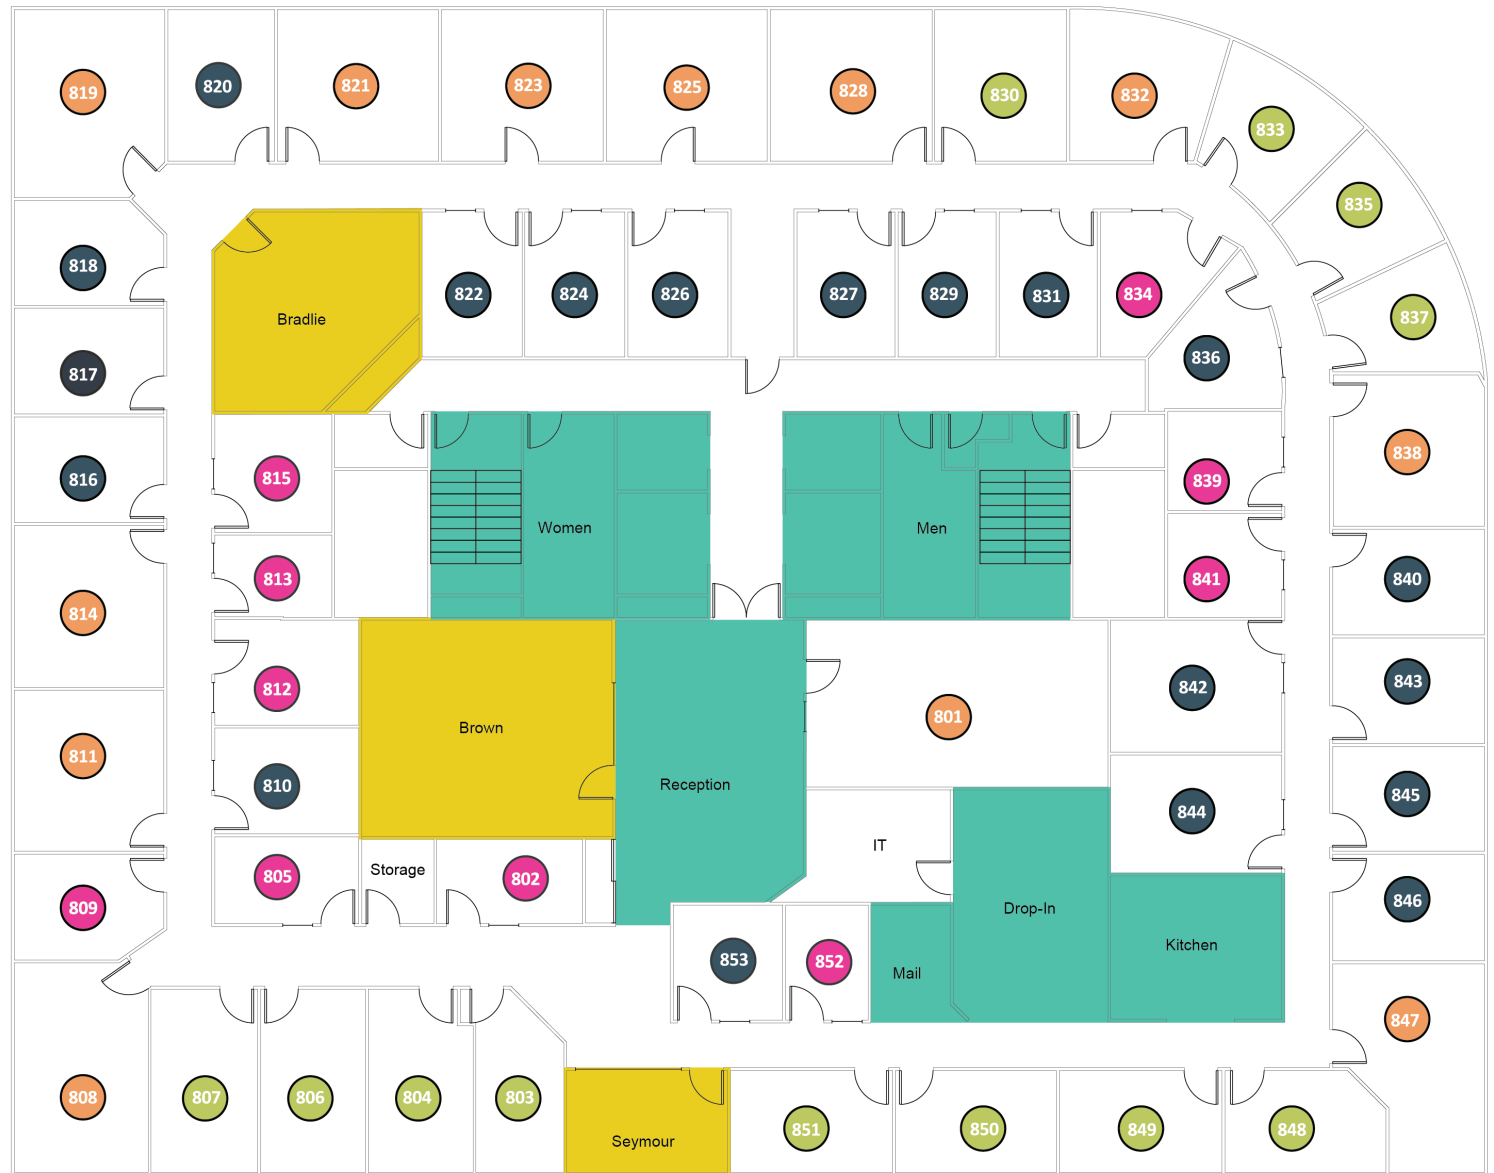

DREAMERS | RISK-TAKERS | DOERS

INSPIRED HERE.

-  Conference Rooms
-  Common Areas
-  Small Office
-  Medium Office
-  Large Office
-  Extra Large Office

Clayton
231 S Bemiston Ave, Suite 800
Clayton, MO 63105
314.854.9111

officeevolution®