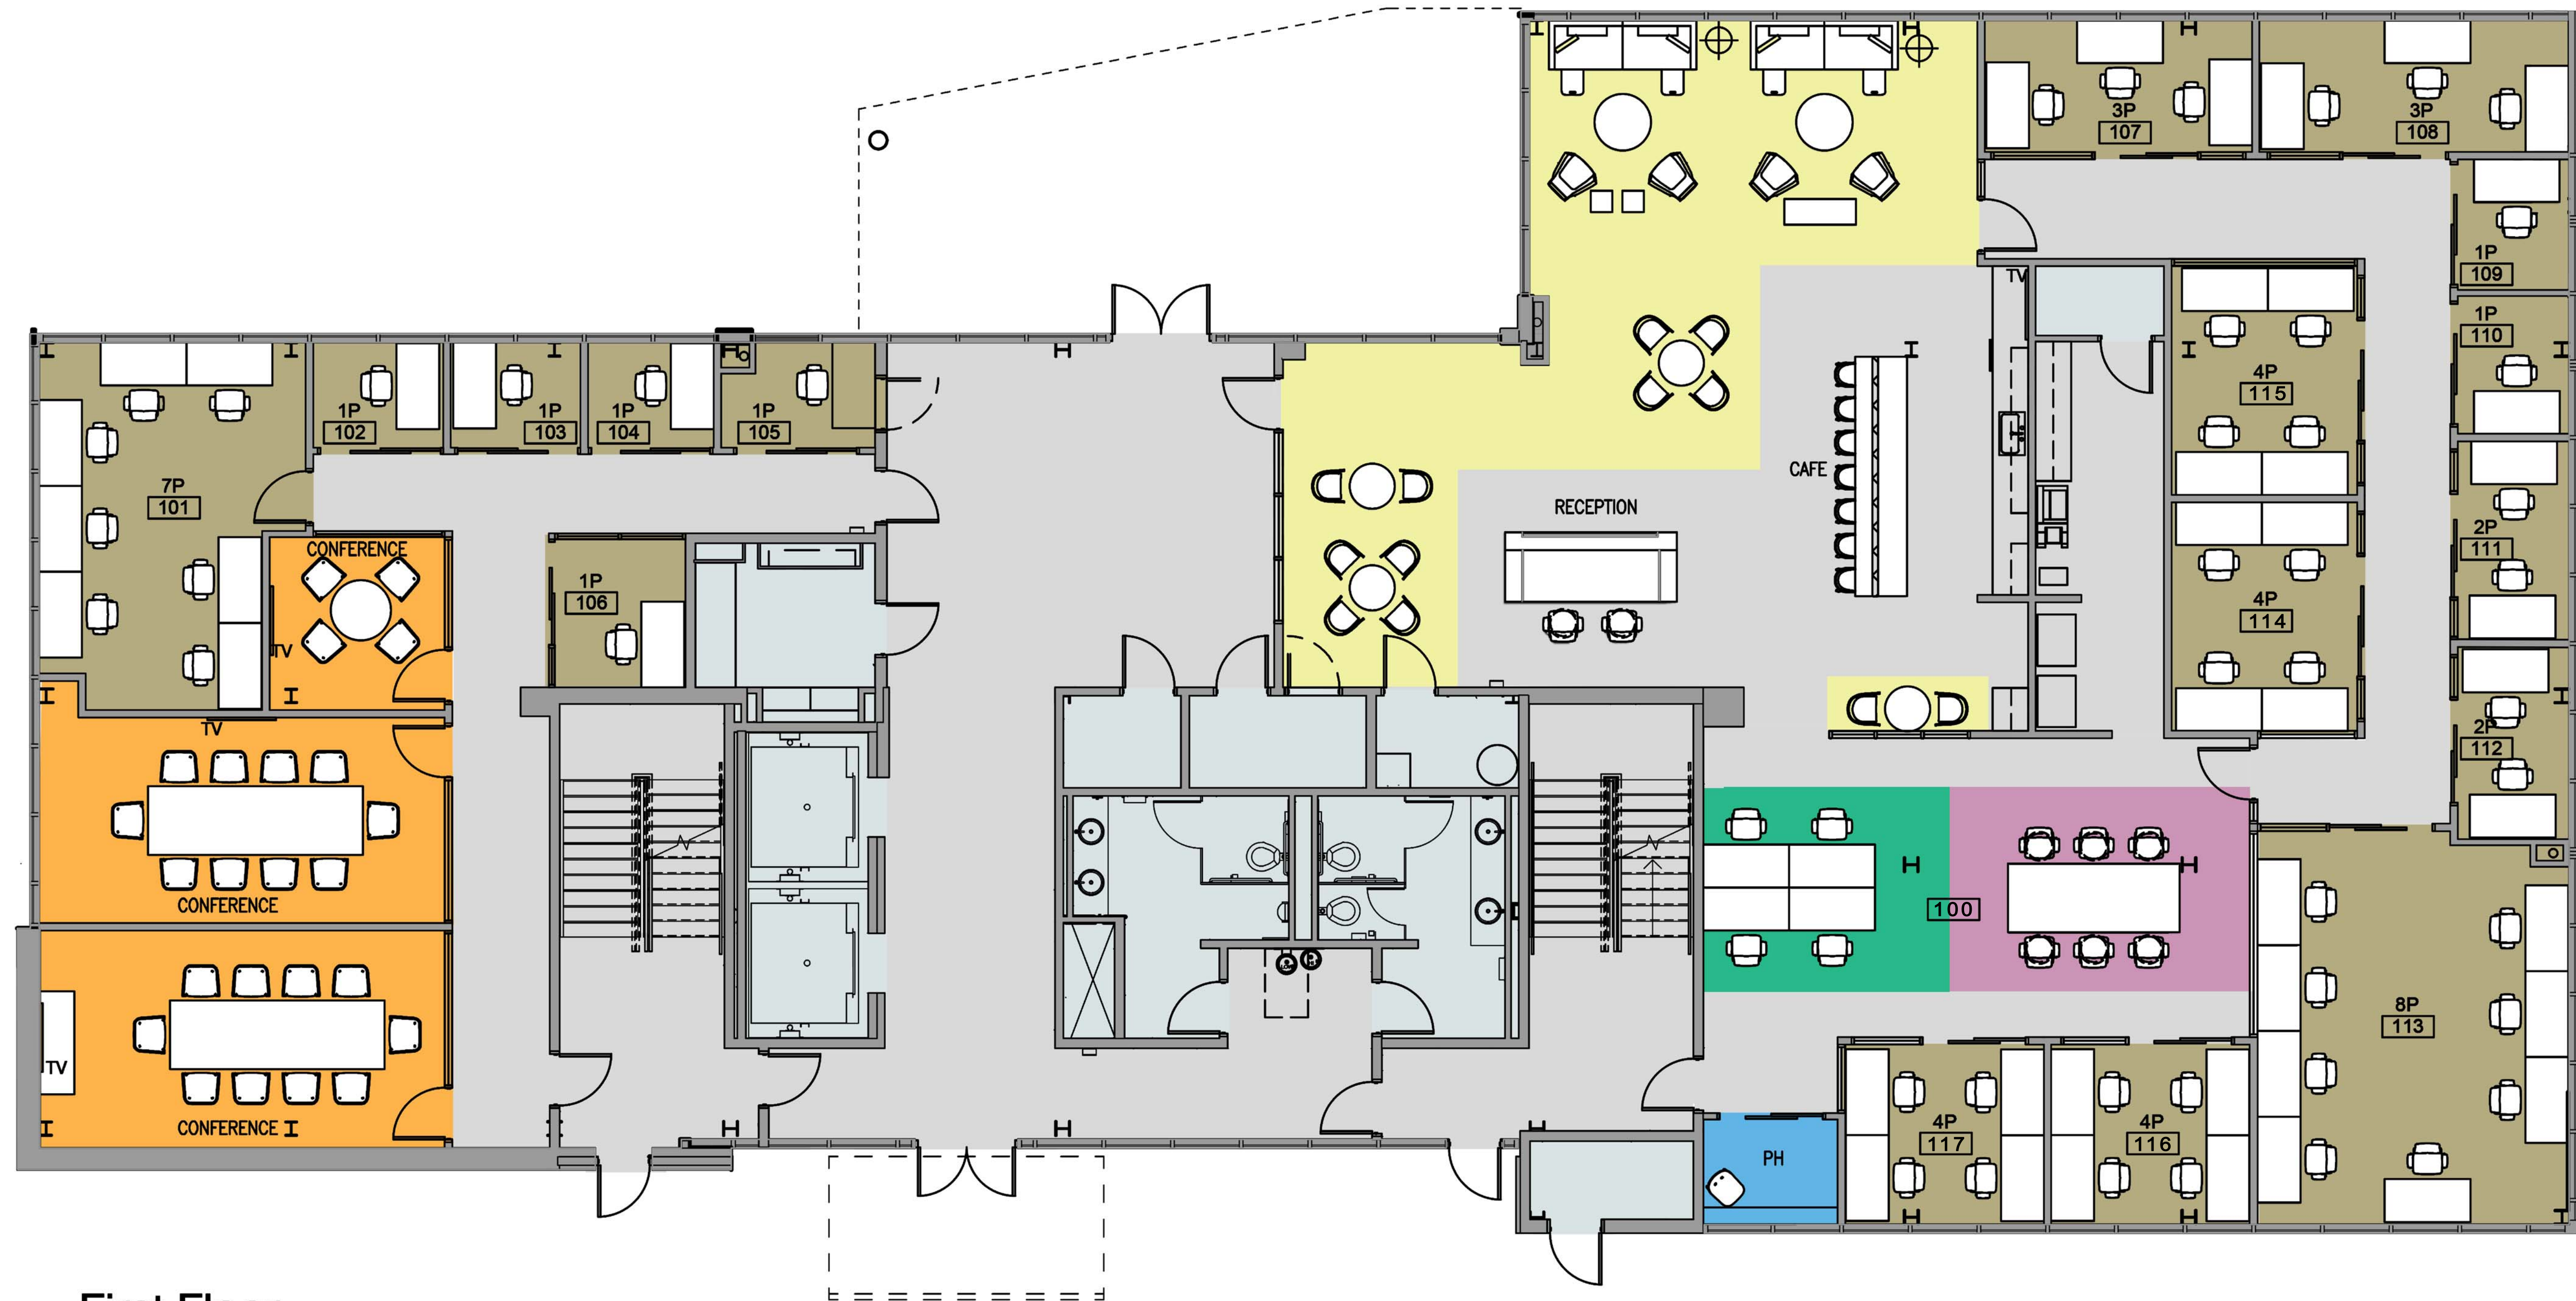

VENTURE X

THE FUTURE OF WORKSPACE

VENTURE X GRAPEVINE DFW AIRPORT NORTH
2451 W. GRAPEVINE MILLS CIRCLE
GRAPEVINE, TX 76051
972-430-8005
GRAPEVINE.TX@VENTUREX.COM

1 First Floor

- CONFERENCE ROOM
- OPEN SEATING
- DEDICATED DESK
- PHONE ROOM
- SHARED DESK
- PRIVATE OFFICE

VENTURE X

THE FUTURE OF WORKSPACE

VENTURE X GRAPEVINE DFW AIRPORT NORTH
2451 W. GRAPEVINE MILLS CIRCLE
GRAPEVINE, TX 76051
972-430-8005
GRAPEVINE.TX@VENTUREX.COM

① Second Floor

- CONFERENCE ROOM
- OPEN SEATING
- DEDICATED DESK
- PHONE ROOM
- SHARED DESK
- PRIVATE OFFICE

1 Third Floor

- CONFERENCE ROOM
- OPEN SEATING
- DEDICATED DESK
- PHONE ROOM
- SHARED DESK
- PRIVATE OFFICE

2nd floor