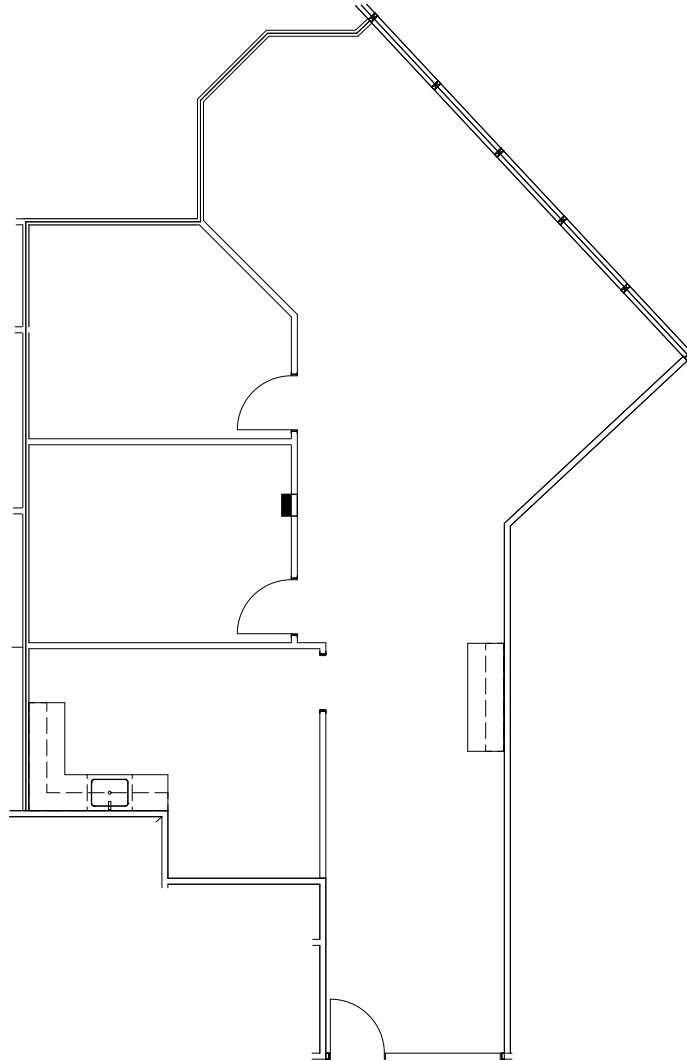

11111 KATY FREEWAY | HOUSTON, TEXAS 77079

Suite 1002 - 1,520 SF

Robert LaCoure
Senior Director
+1 832 919 8425
robert.lacoure@cushwake.com

Jill Nesloney
Director
+1 832 699 3001
jill.nesloney@cushwake.com