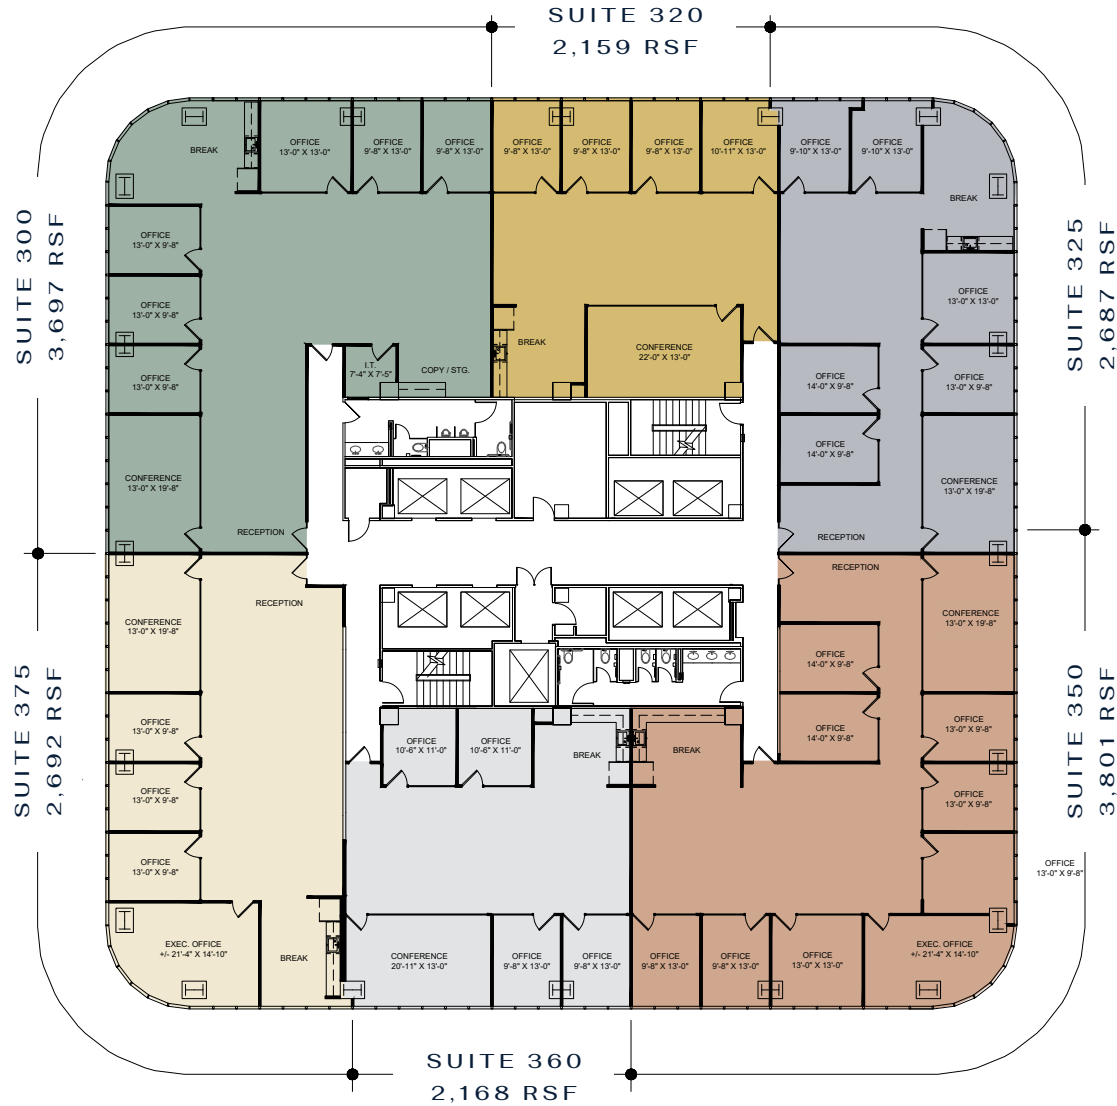

THE GILD SOUTH TOWER: 8150 N. CENTRAL EXPY. | DALLAS, TEXAS 75206

FLOOR 3 SPEC SUITES 2,159-17,204 RSF

MATTHEW WIESER
mwieser@streamrealty.com

MARISSA PARKIN
marissa.parkin@streamrealty.com

PATRICK CRUZ
patrick.cruz@streamrealty.com